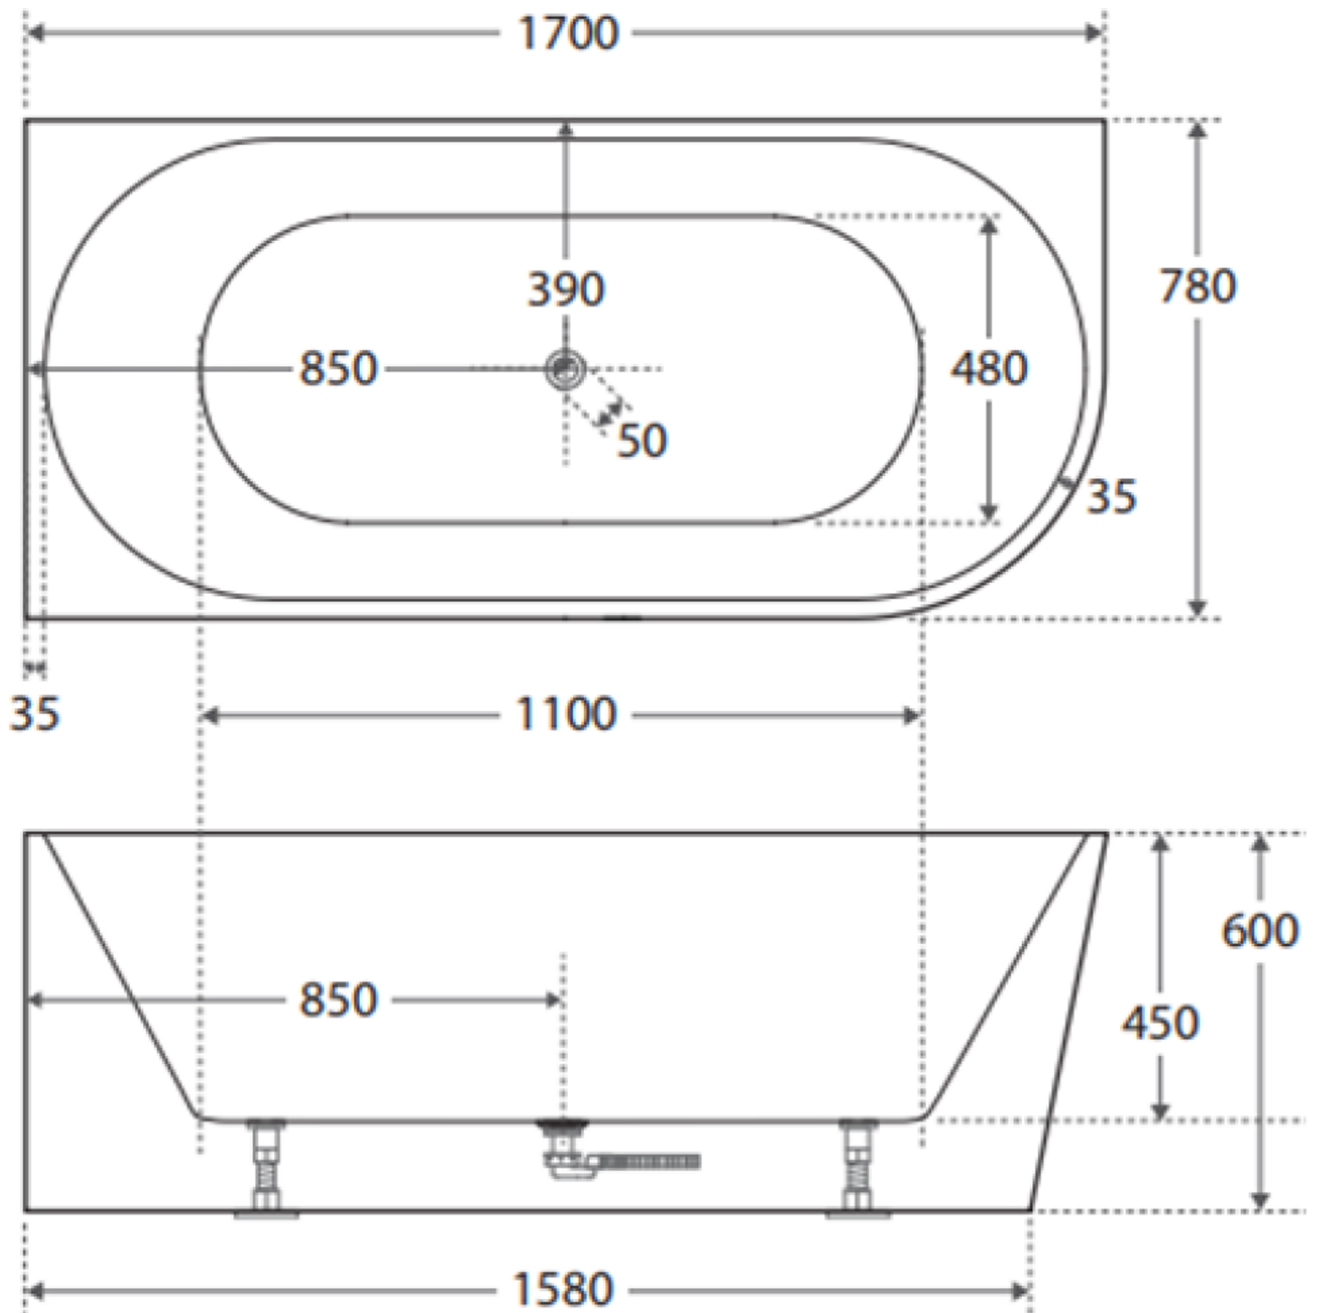

DESCRIPTION

- Modern & Minimalist design
- Round Corner Back to Wall
- Gloss white, UV stabilized, sanitary grade acrylic
- Inbuilt steel support frame
- Adjustable steel legs, No overflow
- No-porous, blemish resistant and easy maintenance
- Chrome waste included with bath

Prices include GST. All measurements are in millimeters and subject to change without notice. For products, please allow +/- 10mm tolerance for manufacturing variance.