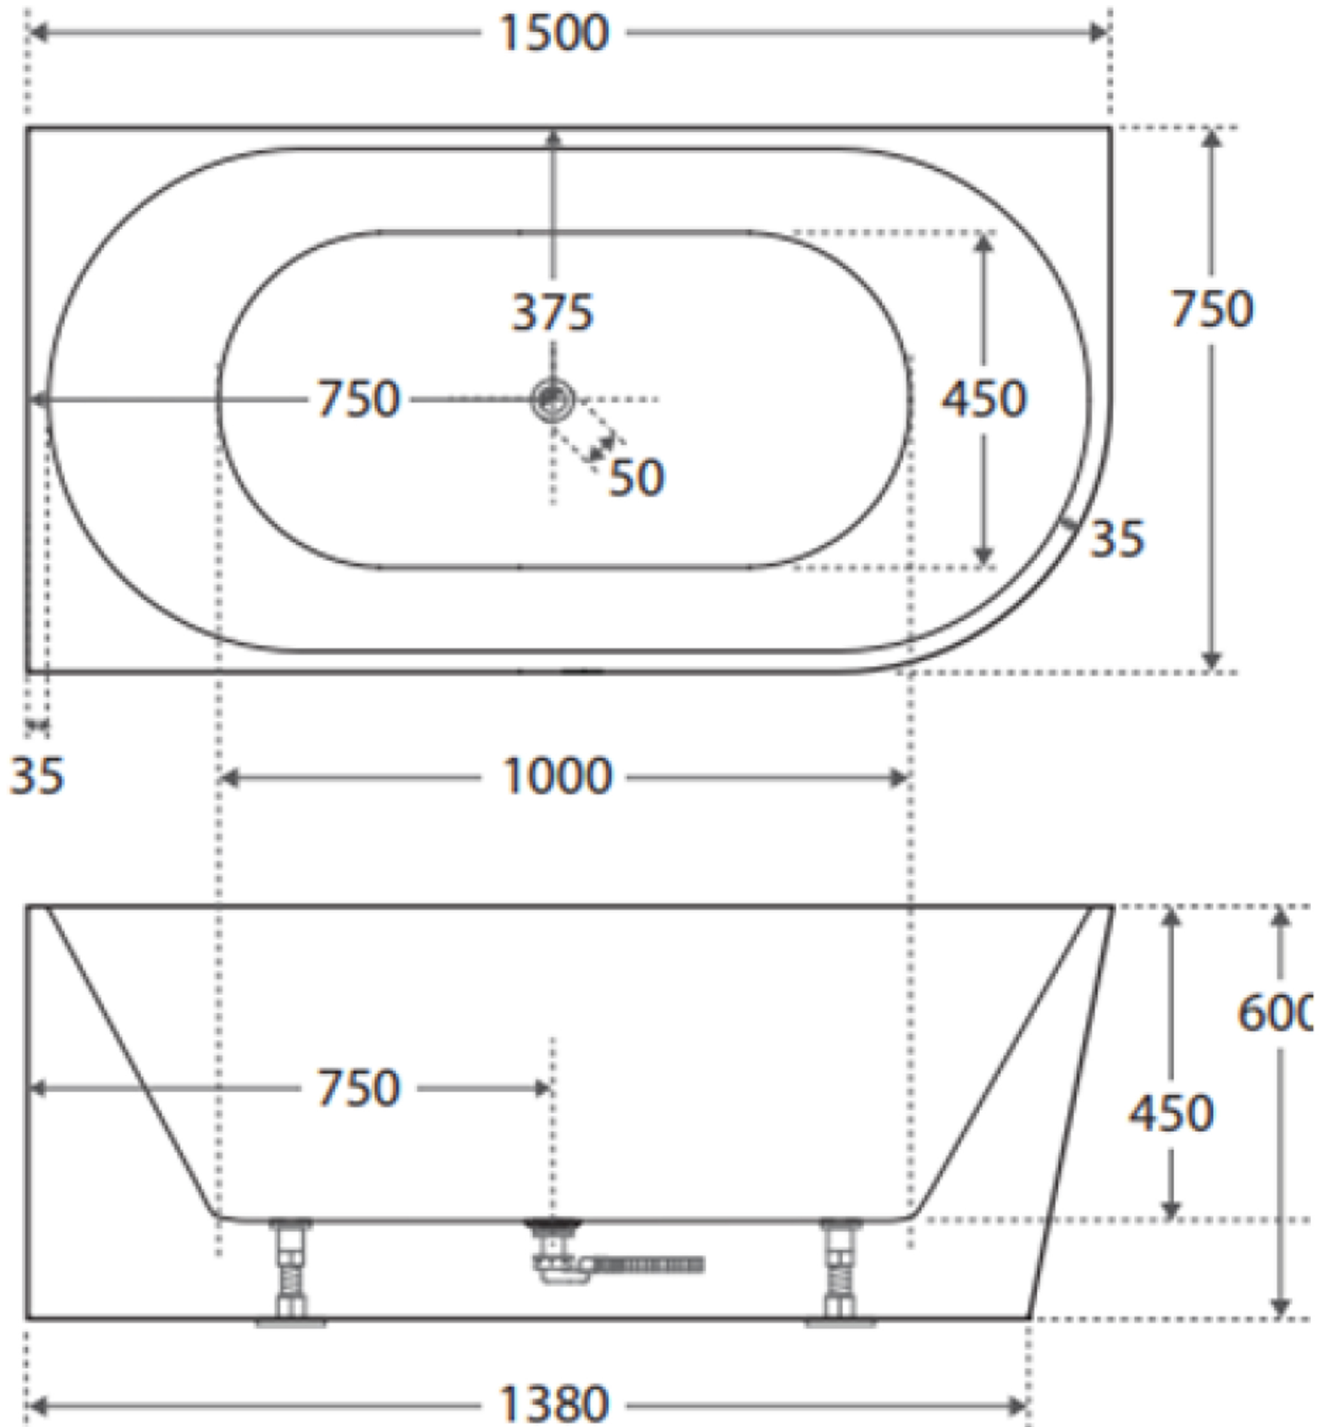

## DESCRIPTION

- Modern & Minimalist design
- Round Corner Back to Wall
- Gloss white, UV stabilized, sanitary grade acrylic
- Inbuilt steel support frame
- Adjustable steel legs, No overflow
- No-porous, blemish resistant and easy maintenance
- Chrome waste included with bath

Prices include GST. All measurements are in millimeters and subject to change without notice. For products, please allow +/- 10mm tolerance for manufacturing variance.