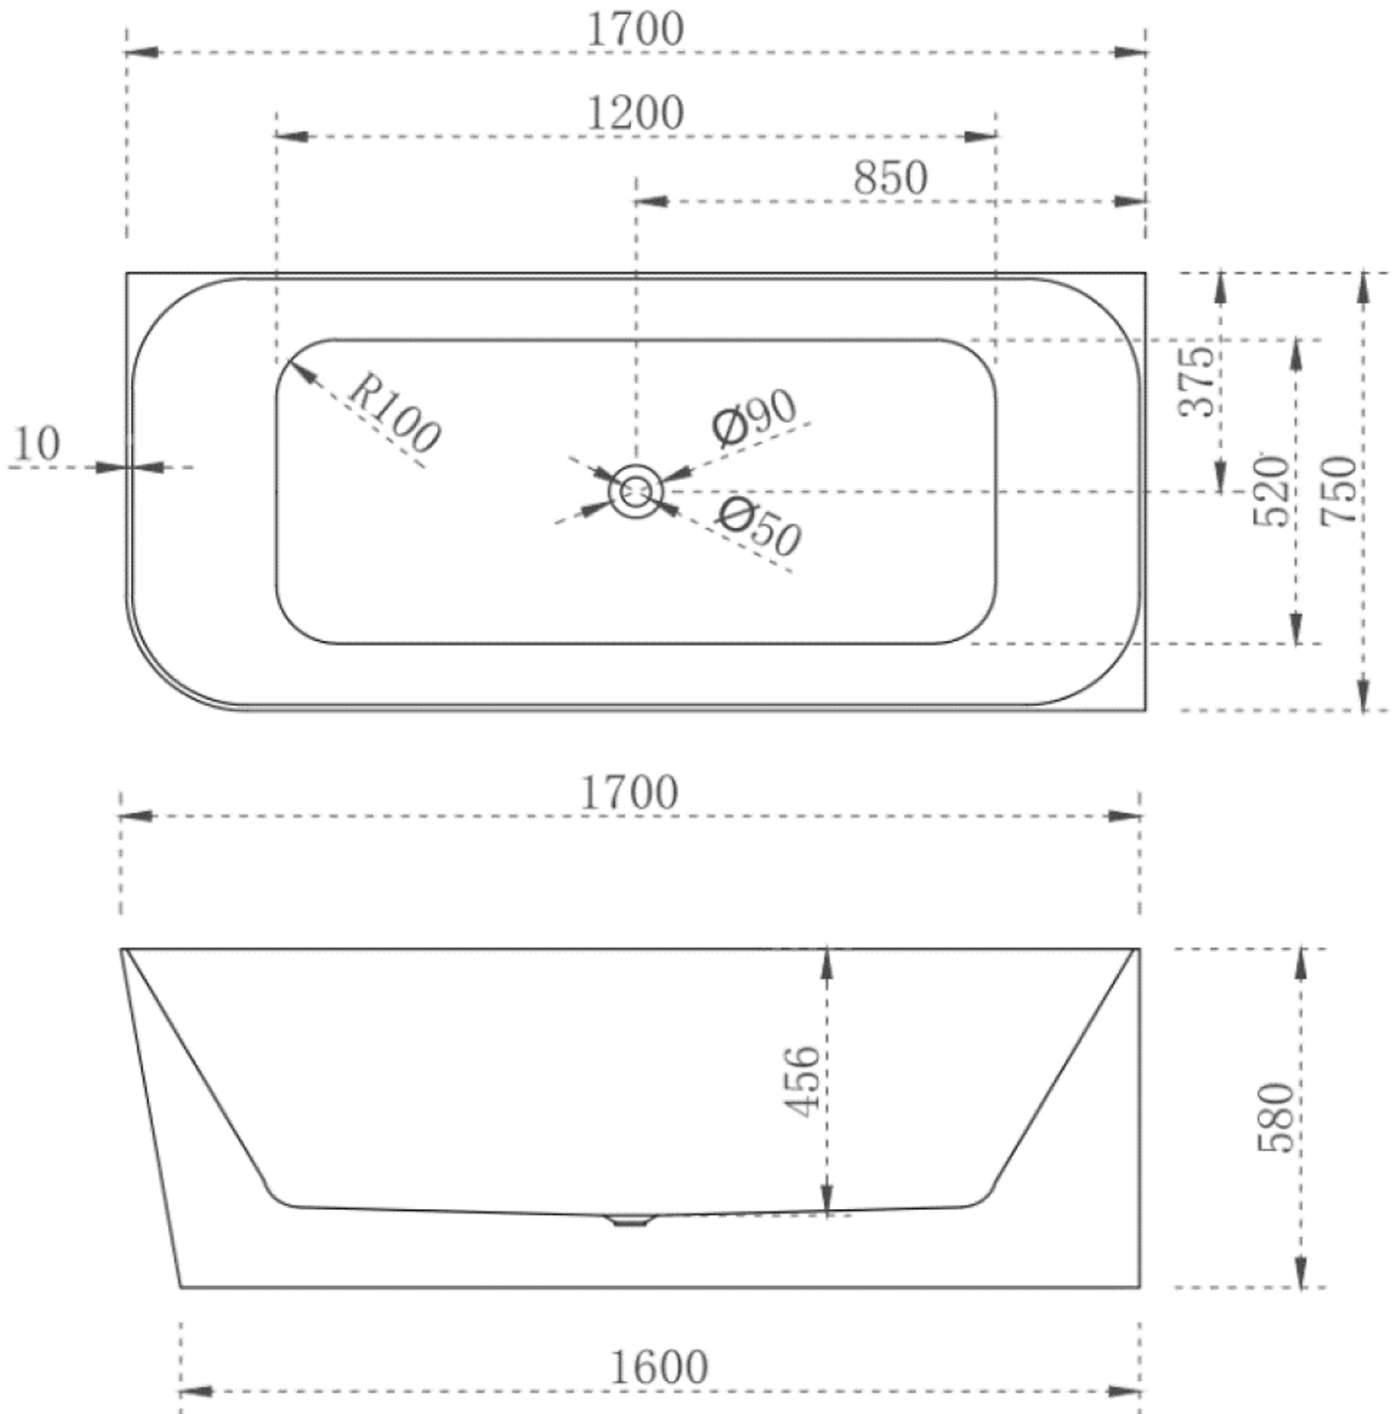

DESCRIPTION

- Modern & Minimalist design
- Super Slim Square Edge, Corner Back To Wall
- Inbuilt steel support frame
- Adjustable steel legs, No overflow
- No-porous, blemish resistant and easy maintenance
- Chrome waste included with bath

Prices include GST. All measurements are in millimeters and subject to change without notice. For products, please allow +/- 10mm tolerance for manufacturing variance.