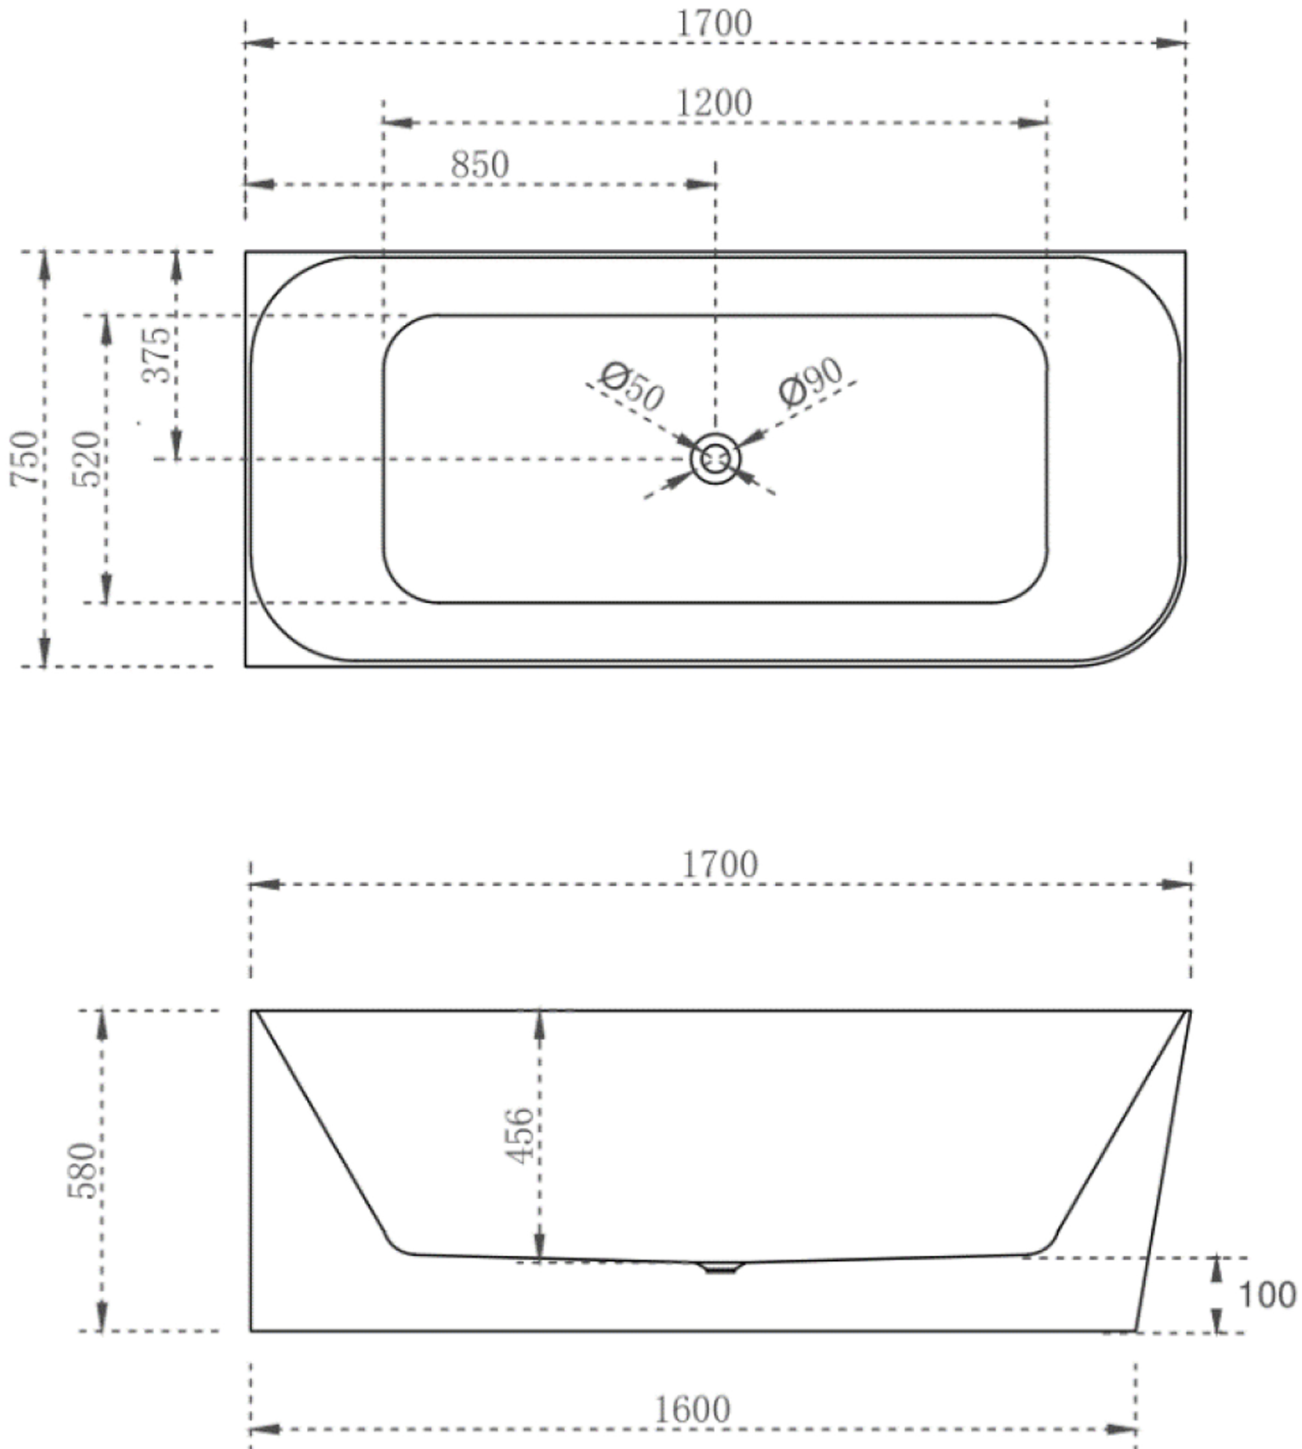

## DESCRIPTION

- Modern & Minimalist design
- Super Slim Square Edge, Corner Back To Wall
- Inbuilt steel support frame
- Adjustable steel legs, No overflow
- No-porous, blemish resistant and easy maintenance
- Chrome waste included with bath

Prices include GST. All measurements are in millimeters and subject to change without notice. For products, please allow +/- 10mm tolerance for manufacturing variance.