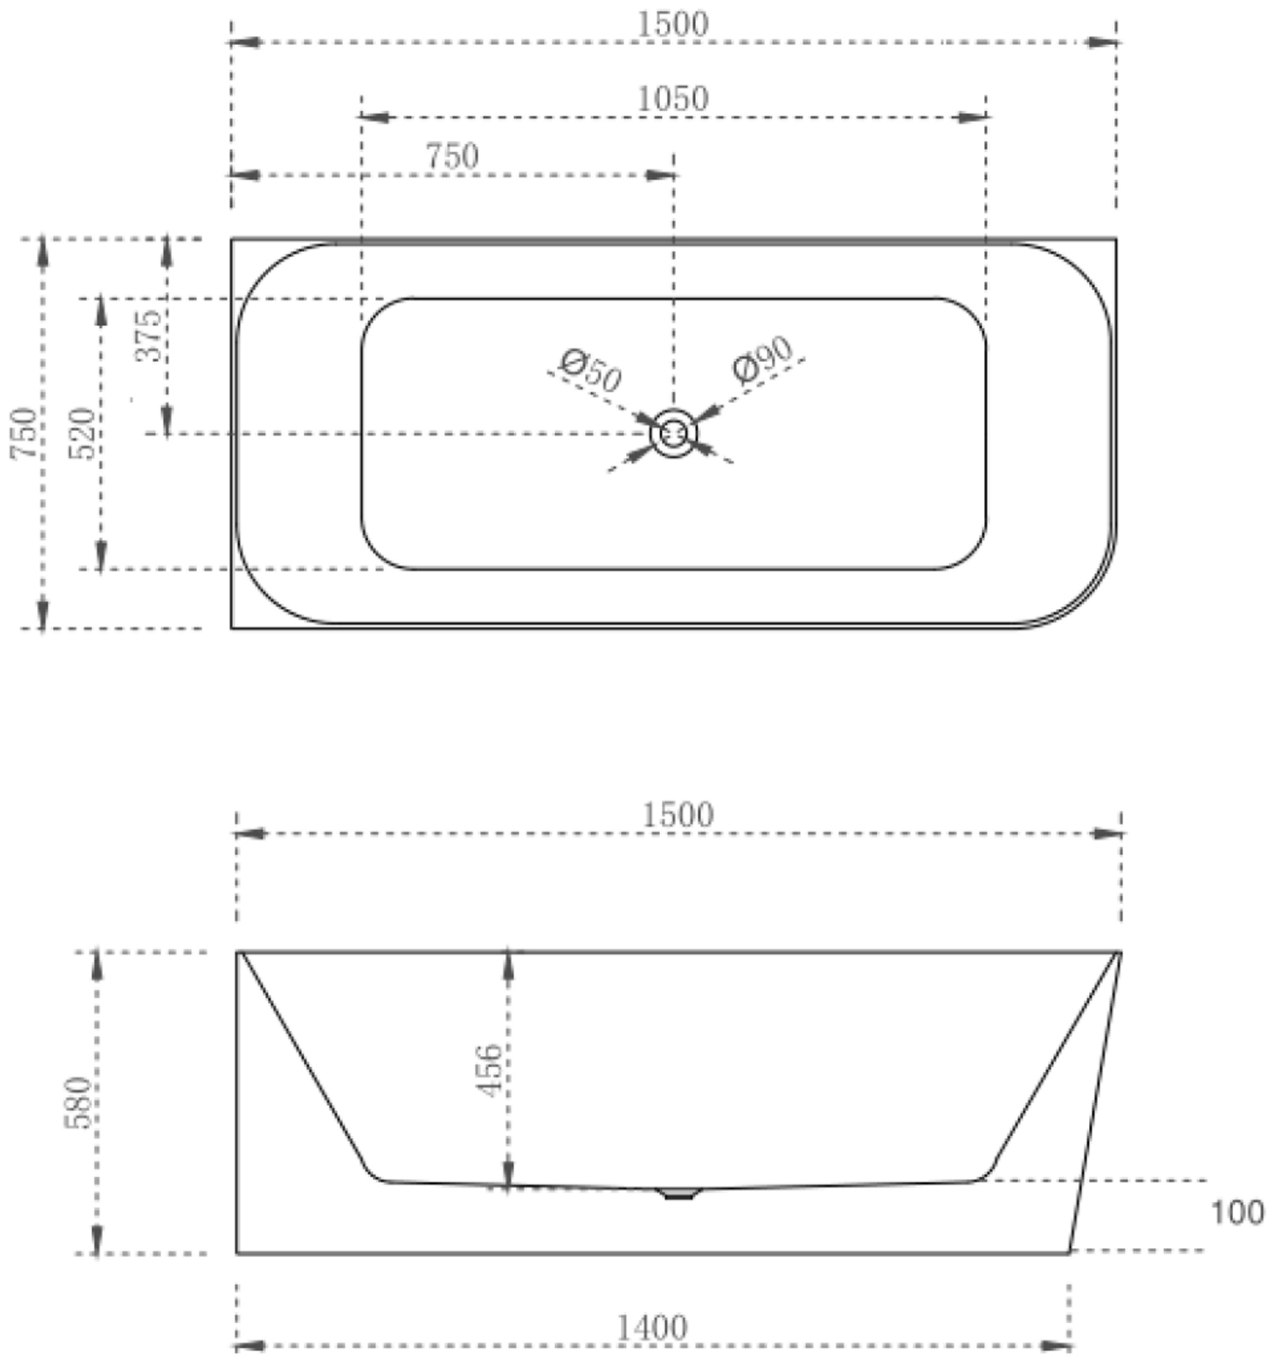

DESCRIPTION

- Modern & Minimalist design
- Super Slim Square Edge, Corner Back To Wall
- Inbuilt steel support frame
- Adjustable steel legs, No overflow
- No-porous, blemish resistant and easy maintenance
- Chrome waste included with bath

Prices include GST. All measurements are in millimeters and subject to change without notice. For products, please allow +/- 10mm tolerance for manufacturing variance.