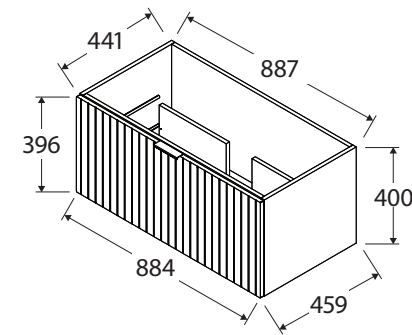

Bayview

900MM FULL DEPTH
WALL-HUNG CABINET
WITH HANDLE

- Select from two thermolaminated finishes
- 'Confident close' drawer damping system combines smooth, fast closing with late deceleration to provide a quiet landing on close
- Full extension runners allow easy access to the full depth of the drawer
- Fresh white interior
- Full depth (suits 465 mm tops)
- One drawer
- Select your EDGE blade-style handle in one of five finishes (included in price)
- Made in Australia with FSC certified, E0 board

While we aim to ensure specifications are correct at the time of publication, Fienza reserves the right to make modifications without prior notice. Physical colour may vary from image shown. All measurements are shown in millimetres. Always use physical product measurements for mark-ups and roughing-in as the technical drawing may differ from actual product received.