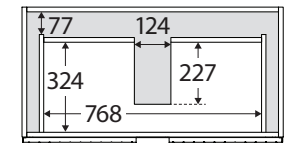

TOP VIEW: DRAWER AREA