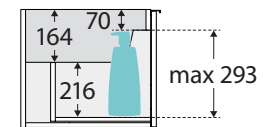

SIDE VIEW: DRAWER AREA

Available in

2 finishes
B90W

Ultra White Matt

Stone Grey Matt

Cleaning & Care

- Regularly clean with mild soapy water using a clean, soft cloth.
- Do not use harsh detergents, bleach, abrasive cleaners or cream/wax cleaners. These substances can result in scratches and/or deposit build-ups that will affect the appearance.
- Avoid placing hot objects, such as hair straighteners, on any surface as these will cause discolouration and marking.
- Spills of hair dye, after-shave lotion, nail polish and remover, aerosol spray and other harsh chemicals should be removed immediately to prevent damage and discolouration. Clean immediately with mild soapy water using a clean, soft cloth.

While we aim to ensure specifications are correct at the time of publication, Fienza reserves the right to make modifications without prior notice. Physical colour may vary from image shown. All measurements are shown in millimetres. Always use physical product measurements for mark-ups and roughing-in as the technical drawing may differ from actual product received.