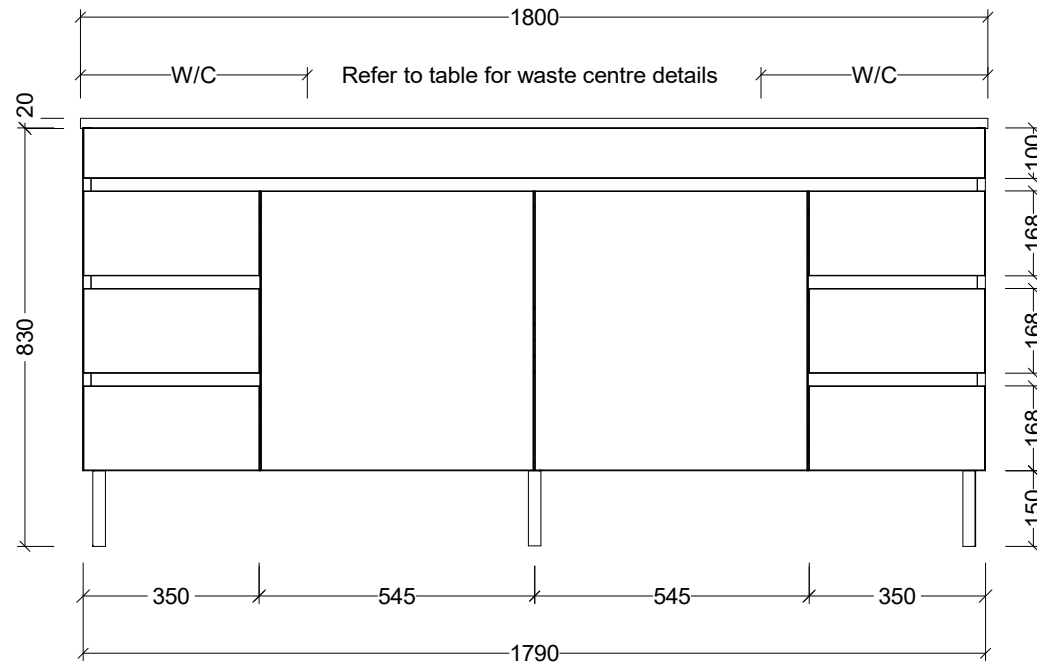

CABINET DETAILS

Range	Bargo 1800mm
Description	Double Bowl On Legs
Cabinet SKU	BAR-VCO-1800-D-X-L
Available Tops:	Waste Centres (mm)
Classic Mineral	520
Regal Mineral	510
SilkSurface	520
Stone	520

Timberline Bathroom Products Pty Ltd
22 Myrtle Drive, Armidale NSW 2350
www.timberline.com.au | 02 6773 8500

PLEASE NOTE: Due to the manufacturing process of ceramic tops, size variation (+/- 3%) is to be expected. E&OE. Copyright ©