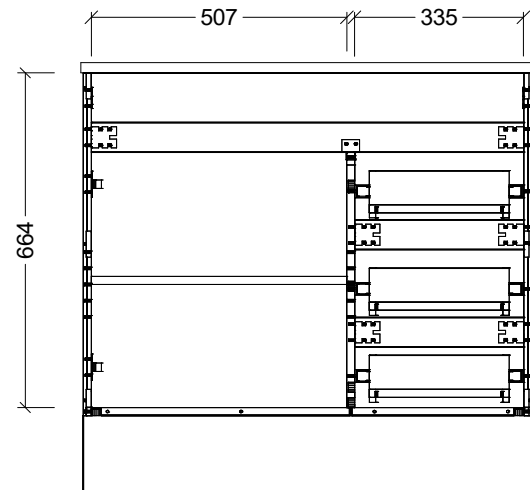

LH and RH Drawer Options Available