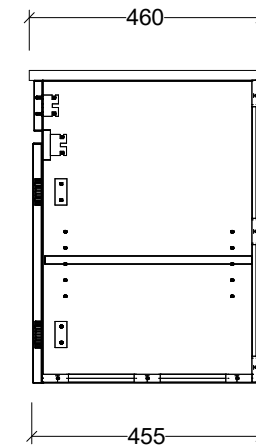

CABINET DETAILS

Range	Bargo 600mm
Description	Single Bowl Wall Hung
Cabinet SKU	BAR-VCO-600-C-X-W

TOP DETAILS

Available Tops:	Alpha Ceramic
	Regal Mineral
	Haven Matt Dolomite
	Quest Gloss Dolomite
	Classic Mineral
	SilkSurface
	Stone

Timberline Bathroom Products Pty Ltd
22 Myrtle Drive, Armidale NSW 2350
www.timberline.com.au | 02 6773 8500

PLEASE NOTE: Due to the manufacturing process of ceramic tops, size variation (+/- 3%) is to be expected. E&OE. Copyright ©