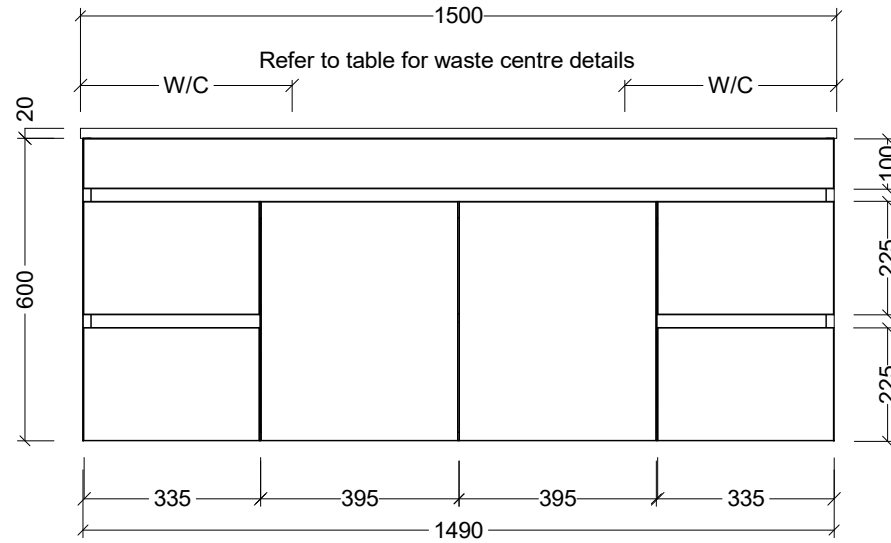

CABINET DETAILS

Range	Bargo 1500mm
Description	Double Bowl Wall Hung
Cabinet SKU	BAR-VCO-1500-D-X-W
TOP DETAILS	
Available Tops:	Waste Centres (mm)
Alpha Ceramic	420
Regal Mineral	410
Quest Gloss Dolomite	420
Haven Matt Dolomite	420
Classic Mineral	440
SilkSurface	375
Stone	375

Timberline Bathroom Products Pty Ltd
22 Myrtle Drive, Armidale NSW 2350
www.timberline.com.au | 02 6773 8500

PLEASE NOTE: Due to the manufacturing process of ceramic tops, size variation (+/- 3%) is to be expected. E&OE. Copyright ©