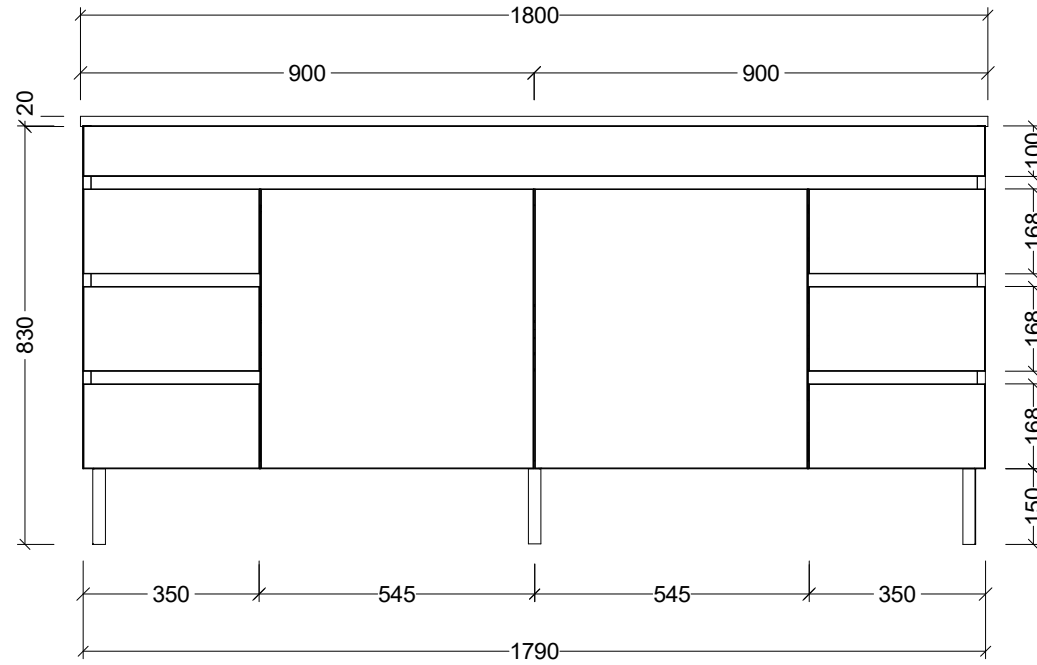

PLEASE NOTE: Due to the manufacturing process of ceramic tops, size variation (+/- 3%) is to be expected. E&OE. Copyright ©

CABINET DETAILS

Range	Bargo 1800mm
Description	Double Bowl Wall Hung
Cabinet SKU	BAR-VCO-1800-D-X-W
Available Tops:	
Waste Centres (mm)	
Classic Mineral	520
Regal Mineral	510
SilkSurface	520
Stone	520