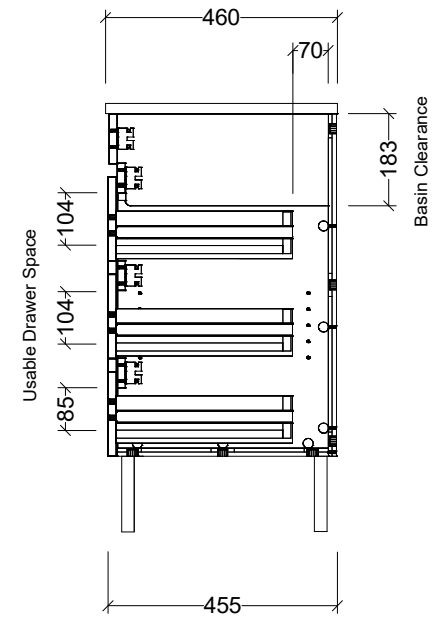

LH and RH Drawer Options Available