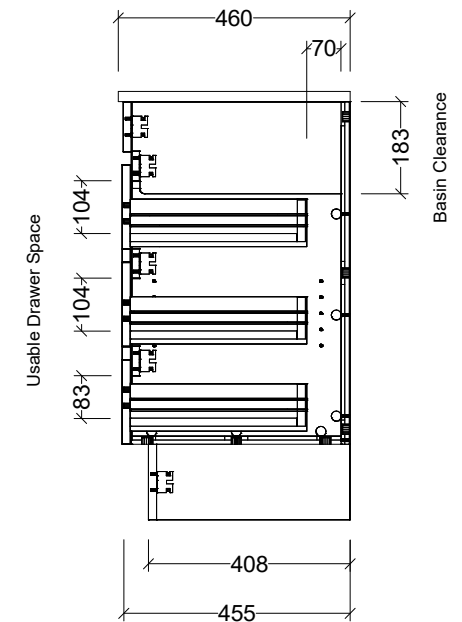

CABINET DETAILS

Range	Bargo 2100mm
Description	Single Bowl Floorstanding
Cabinet SKU	BAR-VCO-2100-C-X-F
TOP DETAILS	
Available Tops:	Regal Mineral
	Classic Mineral
	SilkSurface
	Stone

Timberline Bathroom Products Pty Ltd
22 Myrtle Drive, Armidale NSW 2350
www.timberline.com.au | 02 6773 8500

PLEASE NOTE: Due to the manufacturing process of ceramic tops, size variation (+/- 3%) is to be expected. E&OE. Copyright ©