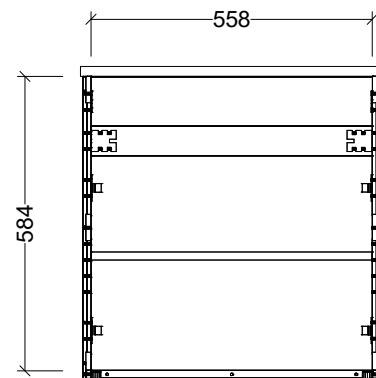

CABINET DETAILS

Range	Bargo 600mm
Description	Single Bowl Wall Hung
Cabinet SKU	BAR-VCO-600-C-X-W

TOP DETAILS

Available Tops:	Alpha Ceramic
	Regal Mineral
	Haven Matt Dolomite
	Quest Gloss Dolomite
	Classic Mineral
	SilkSurface
	Stone

Timberline Bathroom Products Pty Ltd
22 Myrtle Drive, Armidale NSW 2350
www.timberline.com.au | 02 6773 8500

PLEASE NOTE: Due to the manufacturing process of ceramic tops, size variation (+/- 3%) is to be expected. E&OE. Copyright ©