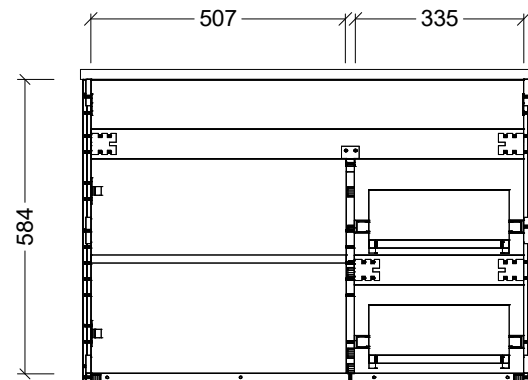

CABINET DETAILS

Range	Bargo 900mm
Description	Single Bowl Wall Hung
Cabinet SKU	BAR-VCO-900-C-X-W

TOP DETAILS

Available Tops:	Alpha Ceramic
	Regal Mineral
	Haven Matt Dolomite
	Quest Gloss Dolomite
	Classic Mineral
	SilkSurface
	Stone

Timberline Bathroom Products Pty Ltd
22 Myrtle Drive, Armidale NSW 2350
www.timberline.com.au | 02 6773 8500

PLEASE NOTE: Due to the manufacturing process of ceramic tops, size variation (+/- 3%) is to be expected. E&OE. Copyright ©

LH and RH Drawer Options Available