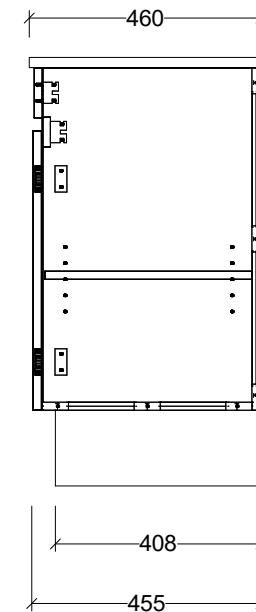

CABINET DETAILS

Range	Bargo 600mm
Description	Single Bowl Floorstanding
Cabinet SKU	BAR-VCO-600-C-X-F

TOP DETAILS

Available Tops:	Alpha Ceramic
	Regal Mineral
	Haven Matt Dolomite
	Quest Gloss Dolomite
	Classic Mineral
	SilkSurface
	Stone

Timberline Bathroom Products Pty Ltd
22 Myrtle Drive, Armidale NSW 2350
www.timberline.com.au | 02 6773 8500

PLEASE NOTE: Due to the manufacturing process of ceramic tops, size variation (+/- 3%) is to be expected. E&OE. Copyright ©