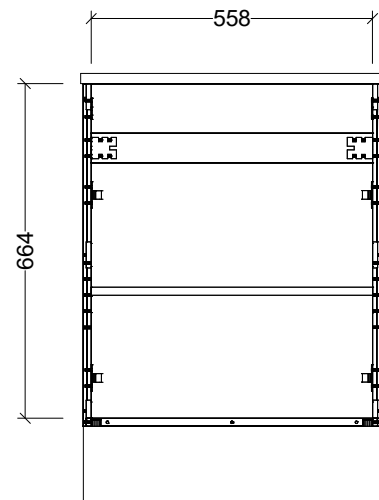

CABINET DETAILS

Range	Bargo 600mm
Description	Single Bowl Floorstanding
Cabinet SKU	BAR-VCO-600-C-X-F

TOP DETAILS

Available Tops:	Alpha Ceramic
	Regal Mineral
	Haven Matt Dolomite
	Quest Gloss Dolomite
	Classic Mineral
	SilkSurface
	Stone

Timberline Bathroom Products Pty Ltd
22 Myrtle Drive, Armidale NSW 2350
www.timberline.com.au | 02 6773 8500

PLEASE NOTE: Due to the manufacturing process of ceramic tops, size variation (+/- 3%) is to be expected. E&OE. Copyright ©