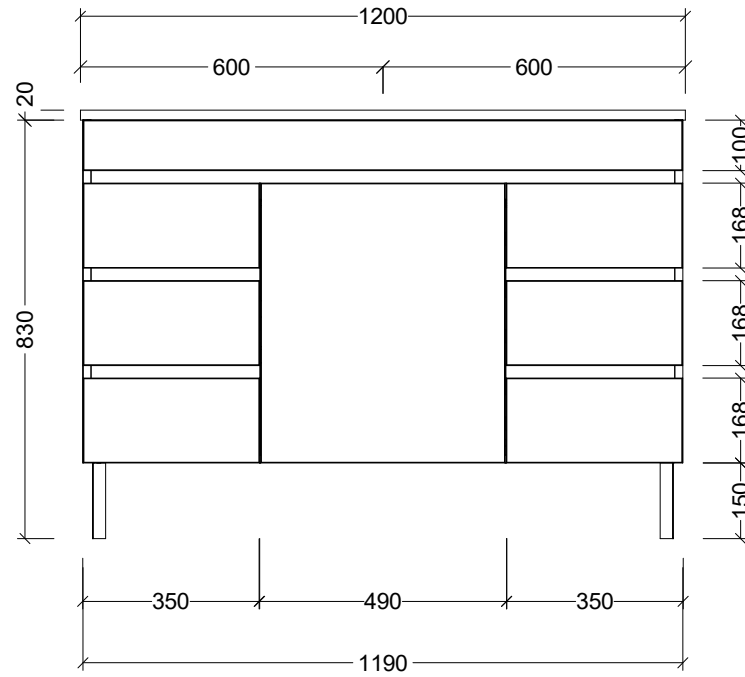

CABINET DETAILS

Range	Bargo 1200mm
Description	Single Bowl On Legs
Cabinet SKU	BAR-VCO-1200-C-X-L

TOP DETAILS

Available Tops:	Alpha Ceramic
	Regal Mineral
	Haven Matt Dolomite
	Quest Gloss Dolomite
	Classic Mineral
	SilkSurface
	Stone

Timberline Bathroom Products Pty Ltd
22 Myrtle Drive, Armidale NSW 2350
www.timberline.com.au | 02 6773 8500

PLEASE NOTE: Due to the manufacturing process of ceramic tops, size variation (+/- 3%) is to be expected. E&OE. Copyright ©