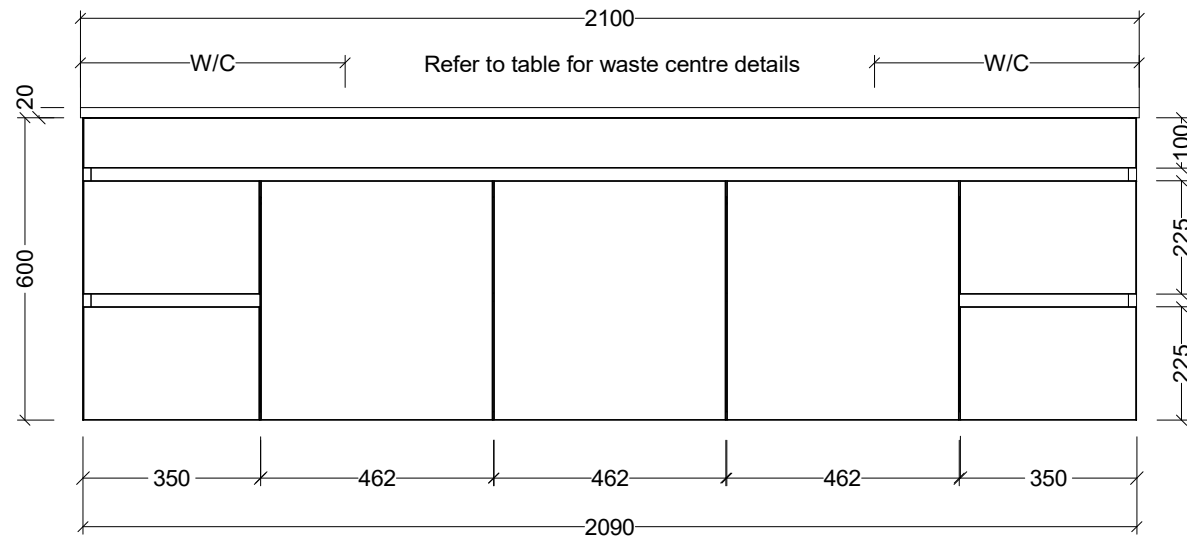

CABINET DETAILS

Range	Bargo 2100mm
Description	Double Bowl Wall Hung
Cabinet SKU	BAR-VCO-2100-D-X-W

TOP DETAILS

Available Tops:	Waste Centres (mm)
Classic Mineral	600
SilkSurface	620
Stone	620

Timberline Bathroom Products Pty Ltd
 22 Myrtle Drive, Armidale NSW 2350
www.timberline.com.au | 02 6773 8500

PLEASE NOTE: Due to the manufacturing process of ceramic tops, size variation (+/- 3%) is to be expected. E&OE. Copyright ©

CABINET DETAILS

Range	Bargo 2100mm
Description	Double Bowl Floorstanding
Cabinet SKU	BAR-VCO-2100-D-X-F
TOP DETAILS	
Available Tops:	Waste Centres (mm)
Classic Mineral	600
SilkSurface	620
Stone	620