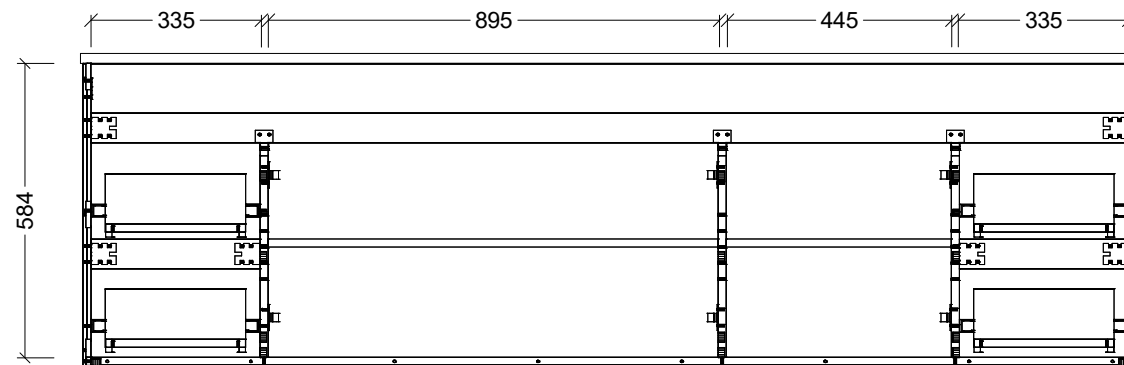

CABINET DETAILS

Range	Bargo 2100mm
Description	Single Bowl Wall Hung
Cabinet SKU	BAR-VCO-2100-C-X-W

TOP DETAILS

Available Tops:	Regal Mineral
	Classic Mineral
	SilkSurface
	Stone

Timberline Bathroom Products Pty Ltd
22 Myrtle Drive, Armidale NSW 2350
www.timberline.com.au | 02 6773 8500

PLEASE NOTE: Due to the manufacturing process of ceramic tops, size variation (+/- 3%) is to be expected. E&OE. Copyright ©