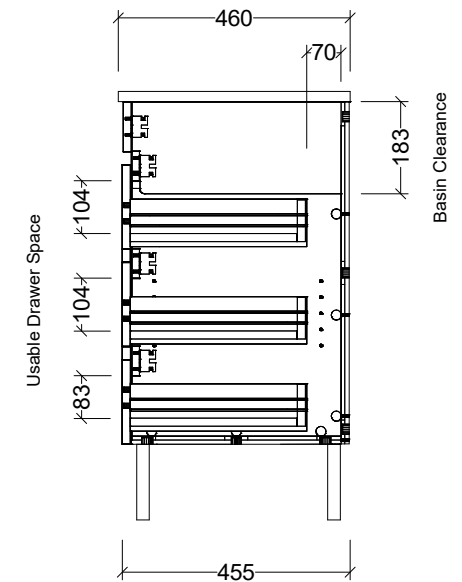

CABINET DETAILS

Range	Bargo 2100mm
Description	Single Bowl On Legs
Cabinet SKU	BAR-VCO-2100-C-X-L
TOP DETAILS	
Available Tops:	Regal Mineral
	Classic Mineral
	SilkSurface
	Stone

Timberline Bathroom Products Pty Ltd
22 Myrtle Drive, Armidale NSW 2350
www.timberline.com.au | 02 6773 8500

PLEASE NOTE: Due to the manufacturing process of ceramic tops, size variation (+/- 3%) is to be expected. E&OE. Copyright ©