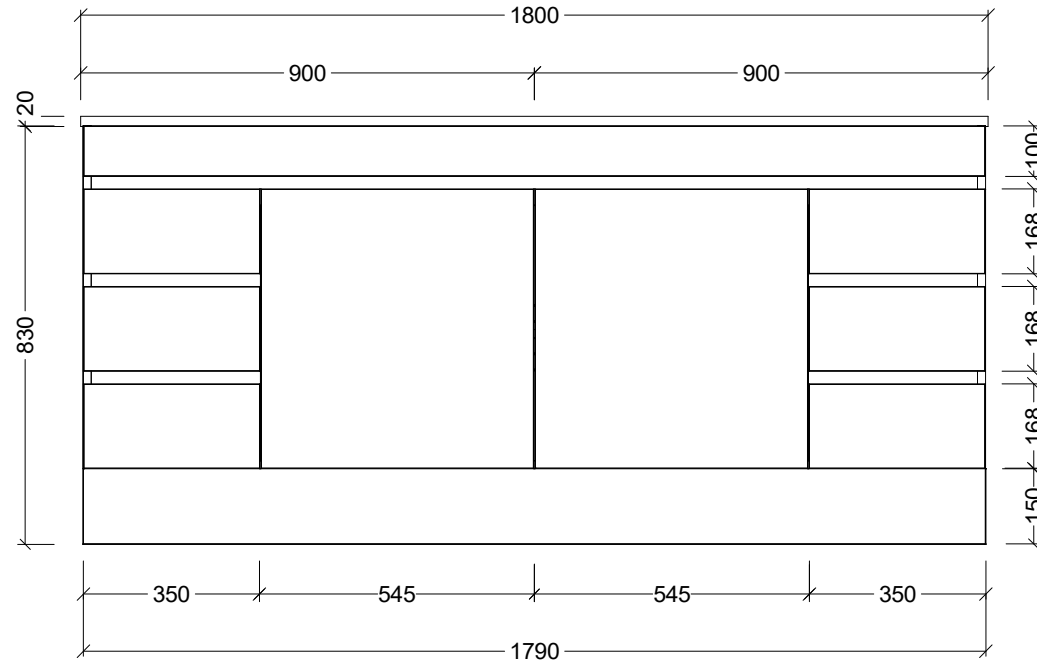

CABINET DETAILS

Range	Bargo 1800mm
Description	Single Bowl Floorstanding
Cabinet SKU	BAR-VCO-1800-C-X-F

TOP DETAILS

Available Tops:	Regal Mineral
	Classic Mineral
	SilkSurface
	Stone

Timberline Bathroom Products Pty Ltd
22 Myrtle Drive, Armidale NSW 2350
www.timberline.com.au | 02 6773 8500

PLEASE NOTE: Due to the manufacturing process of ceramic tops, size variation (+/- 3%) is to be expected. E&OE. Copyright ©