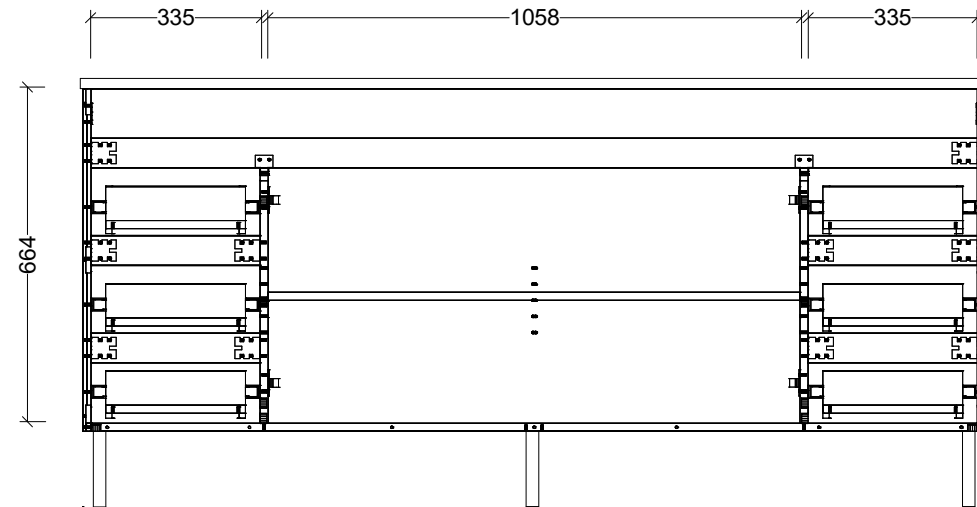

CABINET DETAILS

Range	Bargo 1800mm
Description	Single Bowl On Legs
Cabinet SKU	BAR-VCO-1800-C-X-L
TOP DETAILS	
Available Tops:	Regal Mineral
	Classic Mineral
	SilkSurface
	Stone

Timberline Bathroom Products Pty Ltd
22 Myrtle Drive, Armidale NSW 2350
www.timberline.com.au | 02 6773 8500

PLEASE NOTE: Due to the manufacturing process of ceramic tops, size variation (+/- 3%) is to be expected. E&OE. Copyright ©