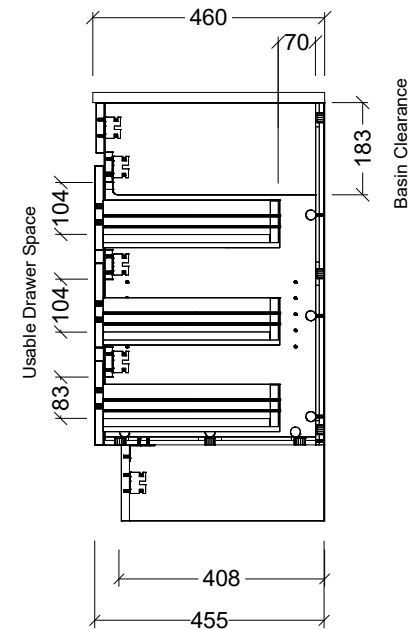

CABINET DETAILS

Range	Bargo 1500mm
Description	Single Bowl Floorstanding
Cabinet SKU	BAR-VCO-1500-C-X-F

TOP DETAILS

Available Tops:	Alpha Ceramic
	Regal Mineral
	Haven Matt Dolomite
	Quest Gloss Dolomite
	Classic Mineral
	SilkSurface
	Stone

Timberline Bathroom Products Pty Ltd
22 Myrtle Drive, Armidale NSW 2350
www.timberline.com.au | 02 6773 8500

PLEASE NOTE: Due to the manufacturing process of ceramic tops, size variation (+/- 3%) is to be expected. E&OE. Copyright ©