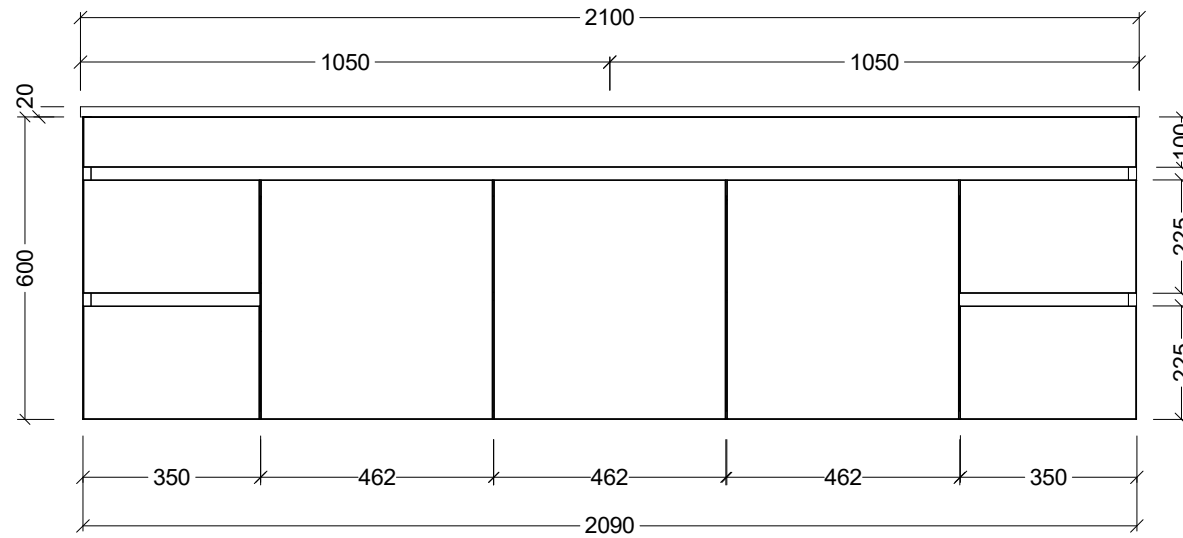

CABINET DETAILS

Range	Bargo 2100mm
Description	Single Bowl Wall Hung
Cabinet SKU	BAR-VCO-2100-C-X-W

TOP DETAILS

Available Tops:	Regal Mineral
	Classic Mineral
	SilkSurface
	Stone

Timberline Bathroom Products Pty Ltd
22 Myrtle Drive, Armidale NSW 2350
www.timberline.com.au | 02 6773 8500

PLEASE NOTE: Due to the manufacturing process of ceramic tops, size variation (+/- 3%) is to be expected. E&OE. Copyright ©