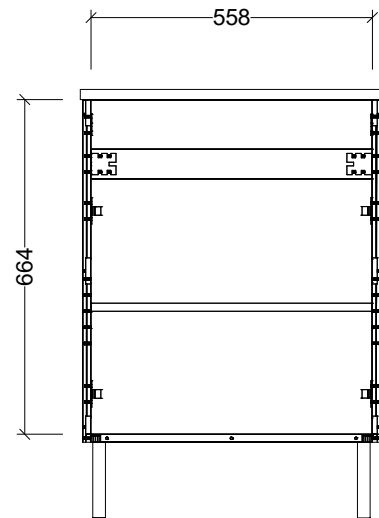

Timberline

CABINET DETAILS	
Range	Bargo 600mm
Description	Single Bowl On Legs
Cabinet SKU	BAR-VCO-600-C-X-L
TOP DETAILS	
Available Tops:	Alpha Ceramic
	Regal Mineral
	Haven Matt Dolomite
	Quest Gloss Dolomite
	Classic Mineral
	SilkSurface
	Stone

Timberline Bathroom Products Pty Ltd
22 Myrtle Drive, Armidale NSW 2350
www.timberline.com.au | 02 6773 8500

PLEASE NOTE: Due to the manufacturing process of ceramic tops, size variation (+/- 3%) is to be expected. E&OE. Copyright ©