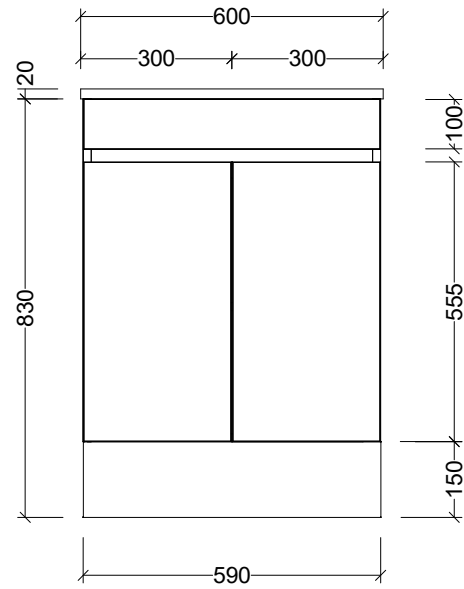

CABINET DETAILS

Range	Bargo 600mm
Description	Single Bowl Floorstanding
Cabinet SKU	BAR-VCO-600-C-X-F

TOP DETAILS

Available Tops:	Alpha Ceramic
	Regal Mineral
	Haven Matt Dolomite
	Quest Gloss Dolomite
	Classic Mineral
	SilkSurface
	Stone

Timberline Bathroom Products Pty Ltd
22 Myrtle Drive, Armidale NSW 2350
www.timberline.com.au | 02 6773 8500

PLEASE NOTE: Due to the manufacturing process of ceramic tops, size variation (+/- 3%) is to be expected. E&OE. Copyright ©