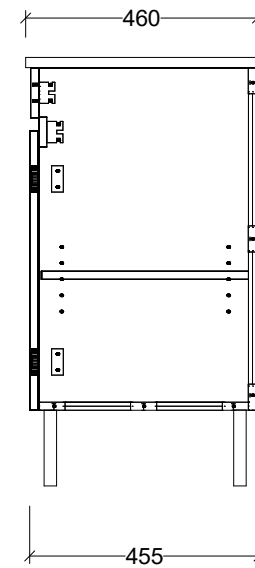

Timberline

CABINET DETAILS	
Range	Bargo 600mm
Description	Single Bowl On Legs
Cabinet SKU	BAR-VCO-600-C-X-L
TOP DETAILS	
Available Tops:	Alpha Ceramic
	Regal Mineral
	Haven Matt Dolomite
	Quest Gloss Dolomite
	Classic Mineral
	SilkSurface
	Stone

Timberline Bathroom Products Pty Ltd
22 Myrtle Drive, Armidale NSW 2350
www.timberline.com.au | 02 6773 8500

PLEASE NOTE: Due to the manufacturing process of ceramic tops, size variation (+/- 3%) is to be expected. E&OE. Copyright ©