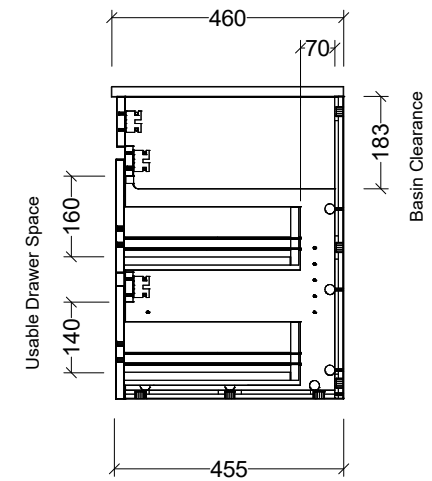

CABINET DETAILS

Range	Bargo 2100mm
Description	Single Bowl Wall Hung
Cabinet SKU	BAR-VCO-2100-C-X-W

TOP DETAILS

Available Tops:	Regal Mineral
	Classic Mineral
	SilkSurface
	Stone

Timberline Bathroom Products Pty Ltd
22 Myrtle Drive, Armidale NSW 2350
www.timberline.com.au | 02 6773 8500

PLEASE NOTE: Due to the manufacturing process of ceramic tops, size variation (+/- 3%) is to be expected. E&OE. Copyright ©