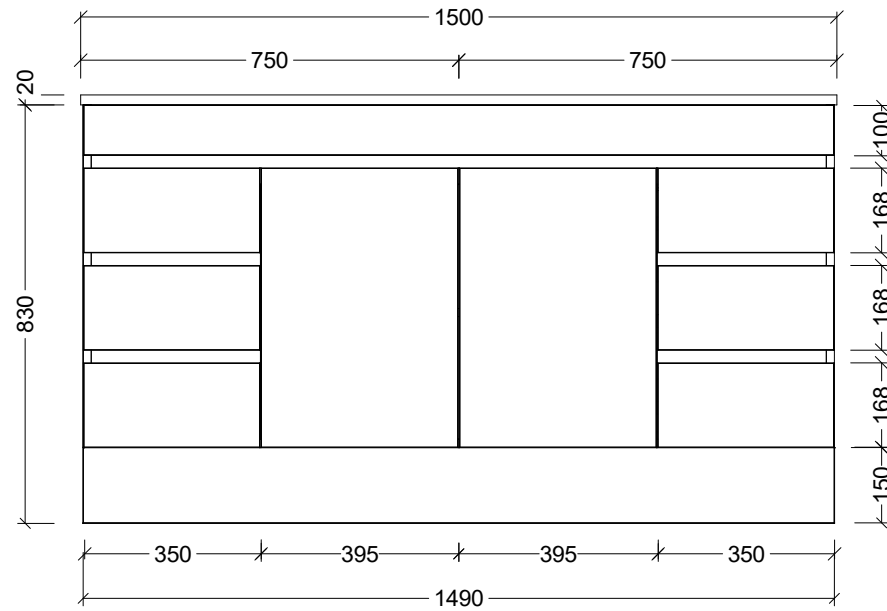

CABINET DETAILS

Range	Bargo 1500mm
Description	Single Bowl Floorstanding
Cabinet SKU	BAR-VCO-1500-C-X-F

TOP DETAILS

Available Tops:	Alpha Ceramic
	Regal Mineral
	Haven Matt Dolomite
	Quest Gloss Dolomite
	Classic Mineral
	SilkSurface
	Stone

Timberline Bathroom Products Pty Ltd
22 Myrtle Drive, Armidale NSW 2350
www.timberline.com.au | 02 6773 8500

PLEASE NOTE: Due to the manufacturing process of ceramic tops, size variation (+/- 3%) is to be expected. E&OE. Copyright ©