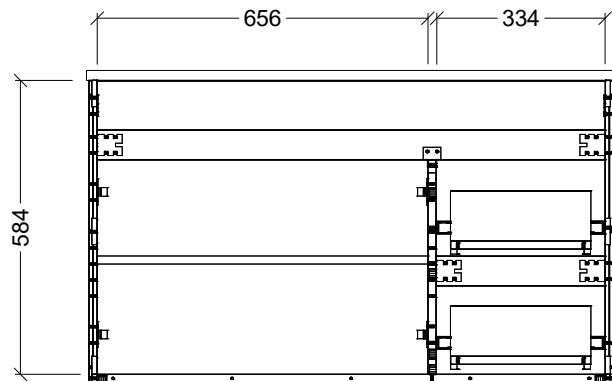

CABINET DETAILS

Range	Bargo 1050mm
Description	Single Bowl Wall Hung
Cabinet SKU	BAR-VCO-1050-C-X-W

TOP DETAILS

Available Tops:	Alpha Ceramic
	Regal Mineral
	Haven Matt Dolomite
	Quest Gloss Dolomite
	Classic Mineral
	SilkSurface
	Stone

Timberline Bathroom Products Pty Ltd
22 Myrtle Drive, Armidale NSW 2350
www.timberline.com.au | 02 6773 8500

PLEASE NOTE: Due to the manufacturing process of ceramic tops, size variation (+/- 3%) is to be expected. E&OE. Copyright ©

LH and RH Drawer Options Available