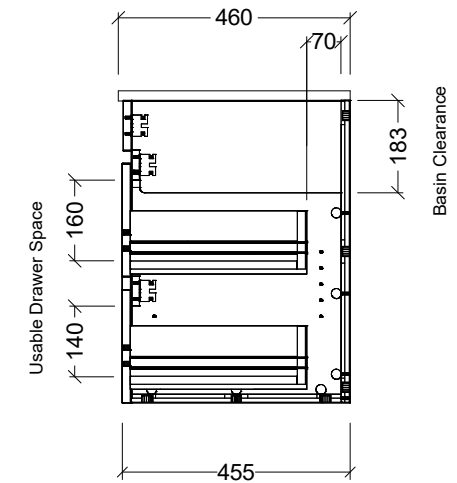

CABINET DETAILS

Range	Bargo 1800mm
Description	Single Bowl Wall Hung
Cabinet SKU	BAR-VCO-1800-C-X-W

TOP DETAILS

Available Tops:	Regal Mineral
	Classic Mineral
	SilkSurface
	Stone

Timberline Bathroom Products Pty Ltd
22 Myrtle Drive, Armidale NSW 2350
www.timberline.com.au | 02 6773 8500

PLEASE NOTE: Due to the manufacturing process of ceramic tops, size variation (+/- 3%) is to be expected. E&OE. Copyright ©