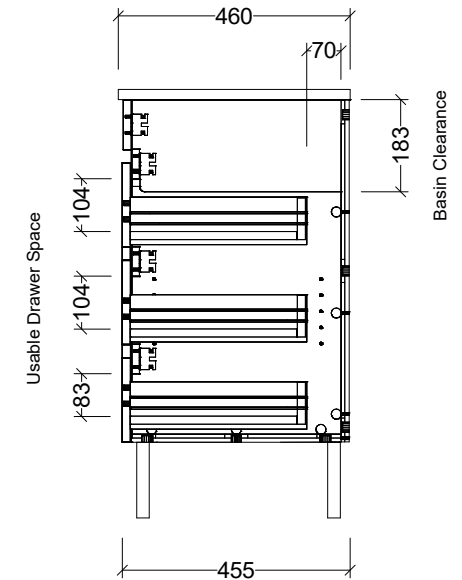

CABINET DETAILS

Range	Bargo 1800mm
Description	Single Bowl On Legs
Cabinet SKU	BAR-VCO-1800-C-X-L
TOP DETAILS	
Available Tops:	Regal Mineral
	Classic Mineral
	SilkSurface
	Stone

Timberline Bathroom Products Pty Ltd
22 Myrtle Drive, Armidale NSW 2350
www.timberline.com.au | 02 6773 8500

PLEASE NOTE: Due to the manufacturing process of ceramic tops, size variation (+/- 3%) is to be expected. E&OE. Copyright ©