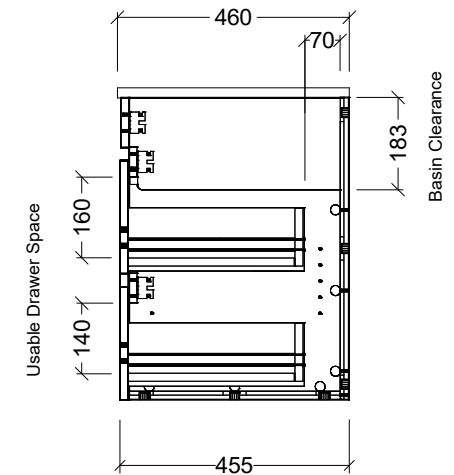

CABINET DETAILS

Range	Bargo 1500mm
Description	Double Bowl Wall Hung
Cabinet SKU	BAR-VCO-1500-D-X-W
TOP DETAILS	
Available Tops:	Waste Centres (mm)
Alpha Ceramic	420
Regal Mineral	410
Quest Gloss Dolomite	420
Haven Matt Dolomite	420
Classic Mineral	440
SilkSurface	375
Stone	375

Timberline Bathroom Products Pty Ltd
22 Myrtle Drive, Armidale NSW 2350
www.timberline.com.au | 02 6773 8500

PLEASE NOTE: Due to the manufacturing process of ceramic tops, size variation (+/- 3%) is to be expected. E&OE. Copyright ©