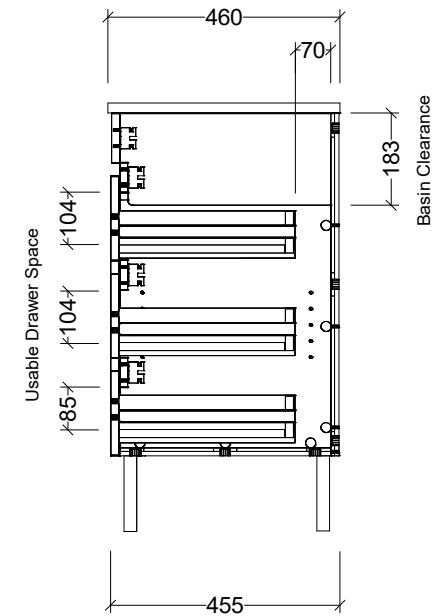

CABINET DETAILS

Range	Bargo 1500mm
Description	Single Bowl On Legs
Cabinet SKU	BAR-VCO-1500-C-X-L
TOP DETAILS	
Available Tops:	Alpha Ceramic
	Regal Mineral
	Haven Matt Dolomite
	Quest Gloss Dolomite
	Classic Mineral
	SilkSurface
	Stone

Timberline Bathroom Products Pty Ltd
22 Myrtle Drive, Armidale NSW 2350
www.timberline.com.au | 02 6773 8500

PLEASE NOTE: Due to the manufacturing process of ceramic tops, size variation (+/- 3%) is to be expected. E&OE. Copyright ©