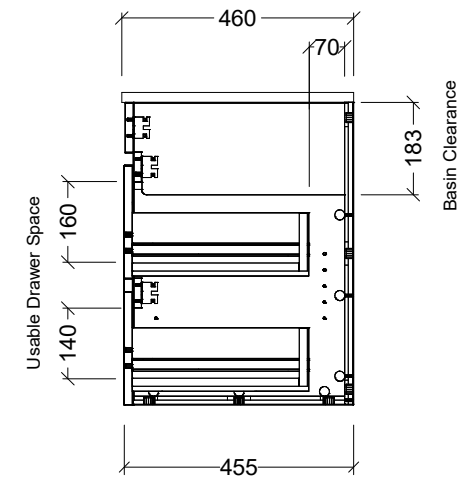

CABINET DETAILS

Range	Bargo 1050mm
Description	Single Bowl Wall Hung
Cabinet SKU	BAR-VCO-1050-C-X-W

TOP DETAILS

Available Tops:	Alpha Ceramic
	Regal Mineral
	Haven Matt Dolomite
	Quest Gloss Dolomite
	Classic Mineral
	SilkSurface
	Stone

Timberline Bathroom Products Pty Ltd
22 Myrtle Drive, Armidale NSW 2350
www.timberline.com.au | 02 6773 8500

PLEASE NOTE: Due to the manufacturing process of ceramic tops, size variation (+/- 3%) is to be expected. E&OE. Copyright ©

LH and RH Drawer Options Available