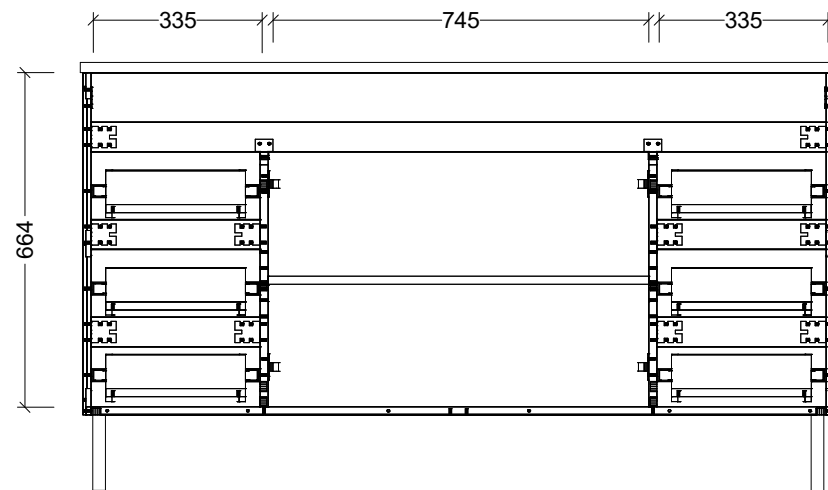

CABINET DETAILS

Range	Bargo 1500mm
Description	Single Bowl On Legs
Cabinet SKU	BAR-VCO-1500-C-X-L
TOP DETAILS	
Available Tops:	Alpha Ceramic
	Regal Mineral
	Haven Matt Dolomite
	Quest Gloss Dolomite
	Classic Mineral
	SilkSurface
	Stone

Timberline Bathroom Products Pty Ltd
22 Myrtle Drive, Armidale NSW 2350
www.timberline.com.au | 02 6773 8500

PLEASE NOTE: Due to the manufacturing process of ceramic tops, size variation (+/- 3%) is to be expected. E&OE. Copyright ©