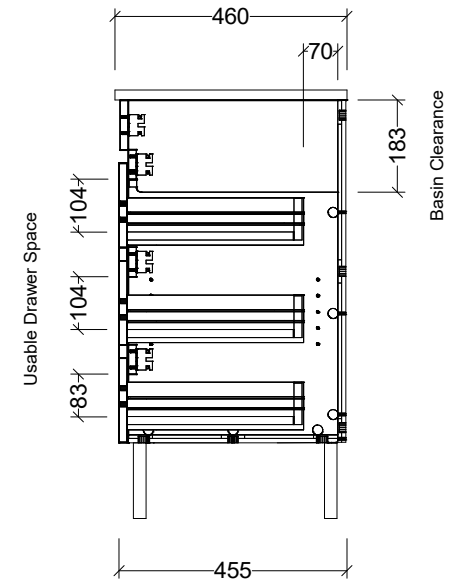

TOP DETAILS

Available Tops:	Alpha Ceramic
	Regal Mineral
	Haven Matt Dolomite
	Quest Gloss Dolomite
	Classic Mineral
	SilkSurface
	Stone

Timberline Bathroom Products Pty Ltd
22 Myrtle Drive, Armidale NSW 2350
www.timberline.com.au | 02 6773 8500

PLEASE NOTE: Due to the manufacturing process of ceramic tops, size variation (+/- 3%) is to be expected. E&OE. Copyright ©