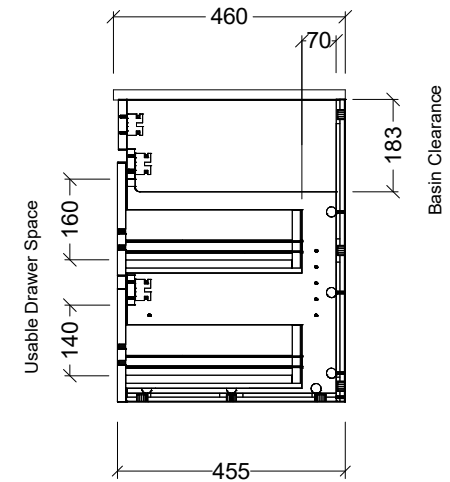

CABINET DETAILS

Range	Bargo 1800mm
Description	Double Bowl Wall Hung
Cabinet SKU	BAR-VCO-1800-D-X-W
Available Tops:	
Waste Centres (mm)	
Classic Mineral	520
Regal Mineral	510
SilkSurface	520
Stone	520

Timberline Bathroom Products Pty Ltd
22 Myrtle Drive, Armidale NSW 2350
www.timberline.com.au | 02 6773 8500

PLEASE NOTE: Due to the manufacturing process of ceramic tops, size variation (+/- 3%) is to be expected. E&OE. Copyright ©