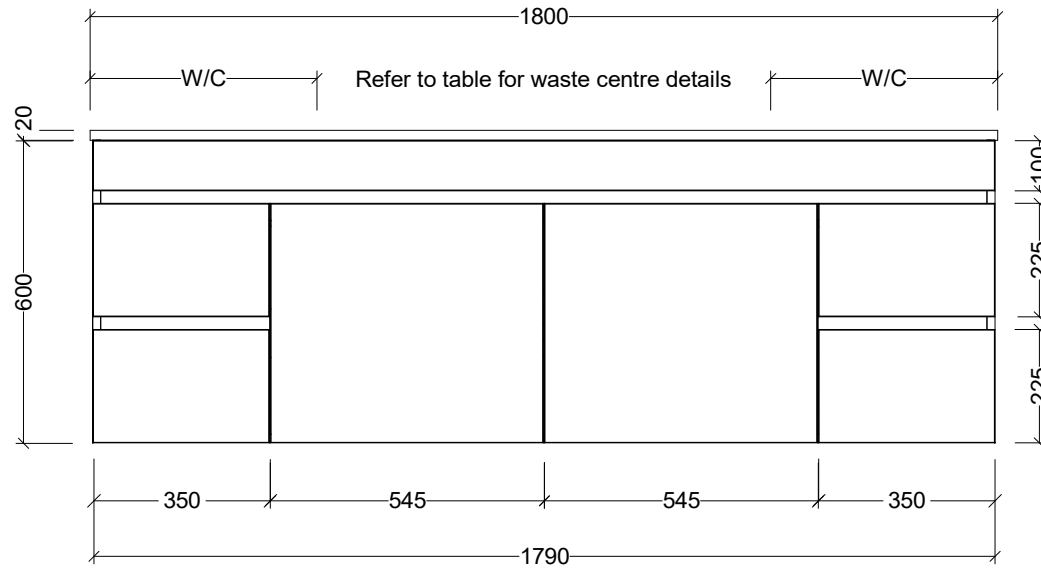

CABINET DETAILS

Range	Bargo 1800mm
Description	Double Bowl Wall Hung
Cabinet SKU	BAR-VCO-1800-D-X-W
Available Tops:	
Waste Centres (mm)	
Classic Mineral	520
Regal Mineral	510
SilkSurface	520
Stone	520

Timberline Bathroom Products Pty Ltd
22 Myrtle Drive, Armidale NSW 2350
www.timberline.com.au | 02 6773 8500

PLEASE NOTE: Due to the manufacturing process of ceramic tops, size variation (+/- 3%) is to be expected. E&OE. Copyright ©