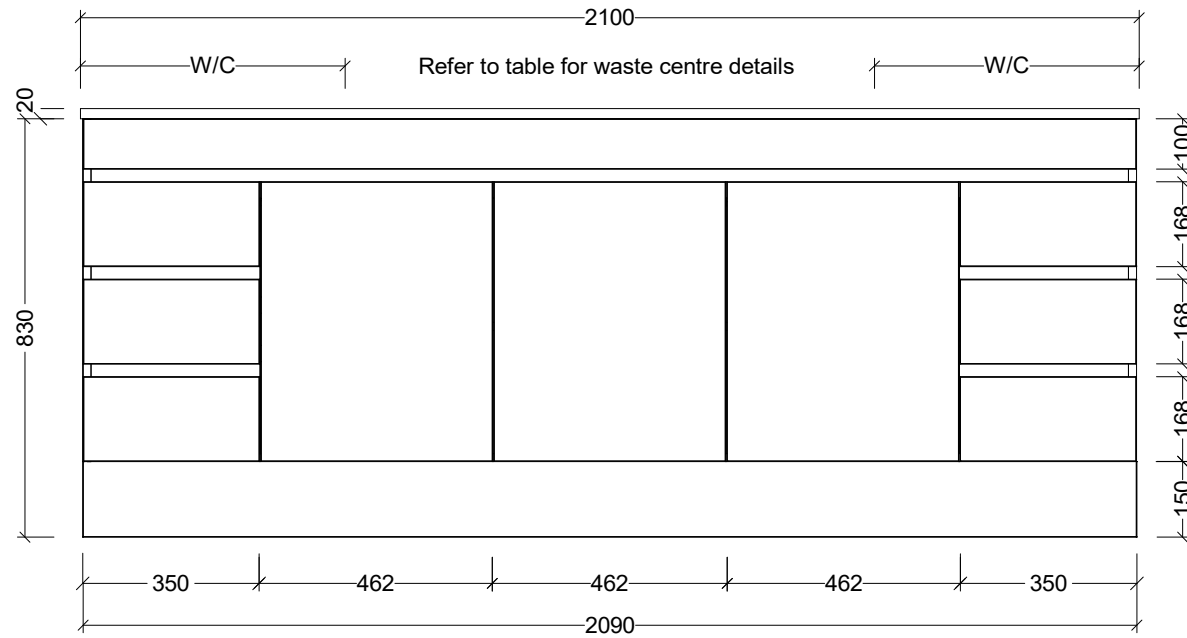

CABINET DETAILS

Range	Bargo 2100mm
Description	Double Bowl Floorstanding
Cabinet SKU	BAR-VCO-2100-D-X-F
TOP DETAILS	
Available Tops:	Waste Centres (mm)
Classic Mineral	600
SilkSurface	620
Stone	620

Timberline Bathroom Products Pty Ltd
22 Myrtle Drive, Armidale NSW 2350
www.timberline.com.au | 02 6773 8500

PLEASE NOTE: Due to the manufacturing process of ceramic tops, size variation (+/- 3%) is to be expected. E&OE. Copyright ©