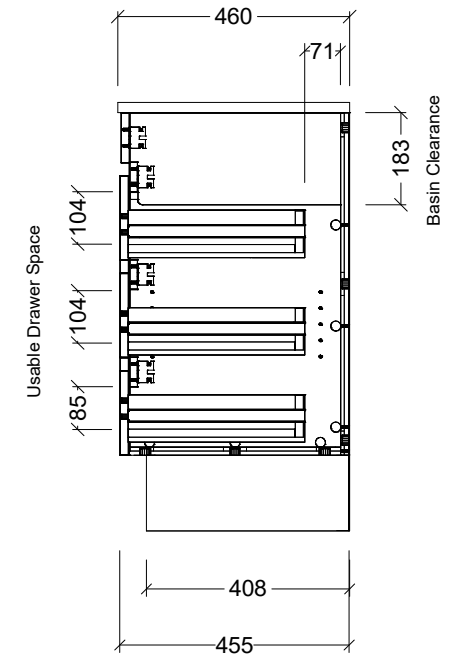

TOP DETAILS

Available Tops:	Alpha Ceramic
	Regal Mineral
	Haven Matt Dolomite
	Quest Gloss Dolomite
	Classic Mineral
	SilkSurface
	Stone

Timberline Bathroom Products Pty Ltd
22 Myrtle Drive, Armidale NSW 2350
www.timberline.com.au | 02 6773 8500

PLEASE NOTE: Due to the manufacturing process of ceramic tops, size variation (+/- 3%) is to be expected. E&OE. Copyright ©