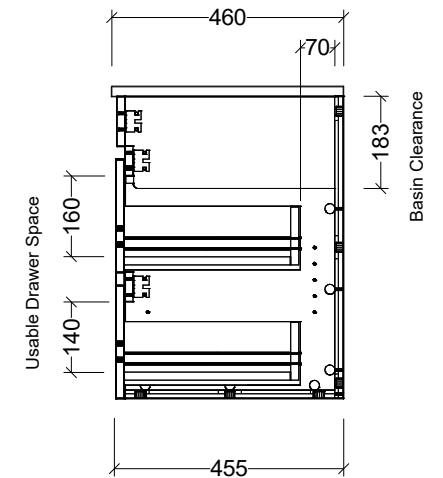

CABINET DETAILS

Range	Bargo 2100mm
Description	Double Bowl Wall Hung
Cabinet SKU	BAR-VCO-2100-D-X-W

TOP DETAILS

Available Tops:	Waste Centres (mm)
Classic Mineral	600
SilkSurface	620
Stone	620

Timberline Bathroom Products Pty Ltd
22 Myrtle Drive, Armidale NSW 2350
www.timberline.com.au | 02 6773 8500

PLEASE NOTE: Due to the manufacturing process of ceramic tops, size variation (+/- 3%) is to be expected. E&OE. Copyright ©