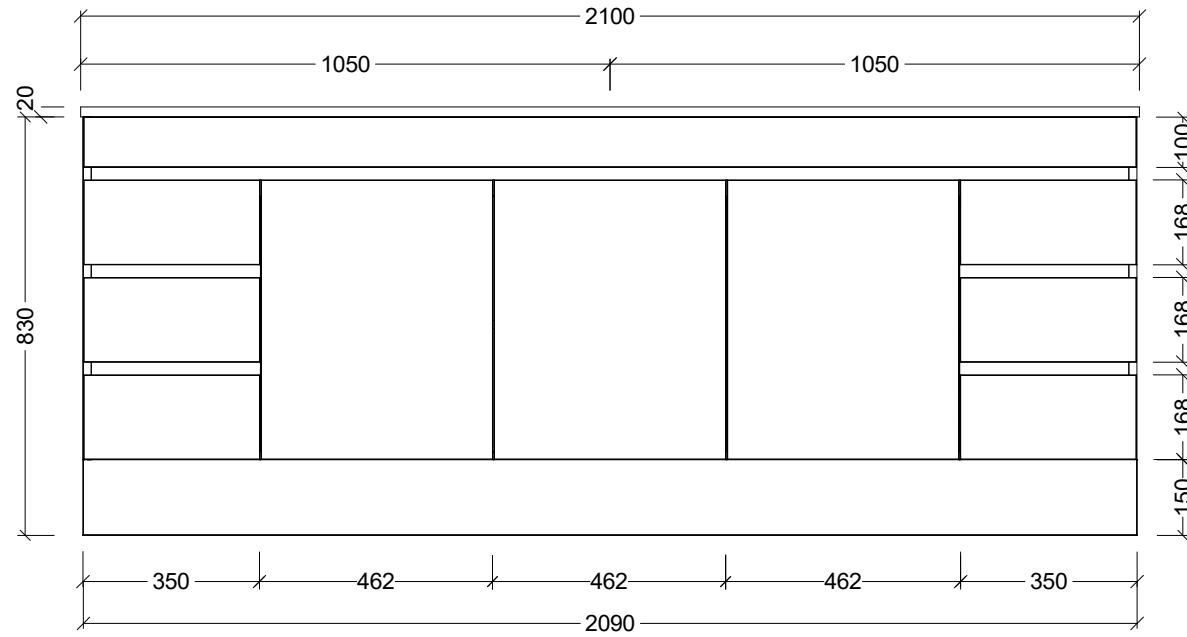

CABINET DETAILS

Range	Bargo 2100mm
Description	Single Bowl Floorstanding
Cabinet SKU	BAR-VCO-2100-C-X-F
TOP DETAILS	
Available Tops:	Regal Mineral
	Classic Mineral
	SilkSurface
	Stone

Timberline Bathroom Products Pty Ltd
22 Myrtle Drive, Armidale NSW 2350
www.timberline.com.au | 02 6773 8500

PLEASE NOTE: Due to the manufacturing process of ceramic tops, size variation (+/- 3%) is to be expected. E&OE. Copyright ©