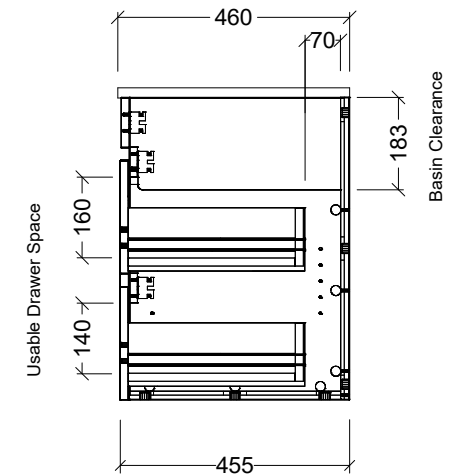

CABINET DETAILS

Range	Bargo 1500mm
Description	Single Bowl Wall Hung
Cabinet SKU	BAR-VCO-1500-C-X-W

TOP DETAILS

Available Tops:	Alpha Ceramic
	Regal Mineral
	Haven Matt Dolomite
	Quest Gloss Dolomite
	Classic Mineral
	SilkSurface
	Stone

Timberline Bathroom Products Pty Ltd
22 Myrtle Drive, Armidale NSW 2350
www.timberline.com.au | 02 6773 8500

PLEASE NOTE: Due to the manufacturing process of ceramic tops, size variation (+/- 3%) is to be expected. E&OE. Copyright ©