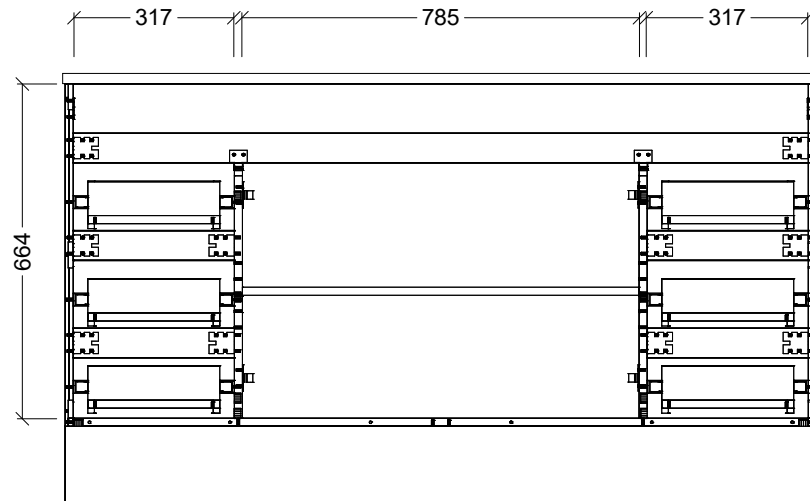

T Timberline

CABINET DETAILS

Range	Bargo 1500mm
Description	Double Bowl Floorstanding
Cabinet SKU	BAR-VCO-1500-D-X-F
TOP DETAILS	
Available Tops:	Waste Centres (mm)
Alpha Ceramic	420
Regal Mineral	410
Quest Gloss Dolomite	420
Haven Matt Dolomite	420
Classic Mineral	440
SilkSurface	375
Stone	375

Timberline Bathroom Products Pty Ltd
22 Myrtle Drive, Armidale NSW 2350
www.timberline.com.au | 02 6773 8500

PLEASE NOTE: Due to the manufacturing process of ceramic tops, size variation (+/- 3%) is to be expected. E&OE. Copyright ©