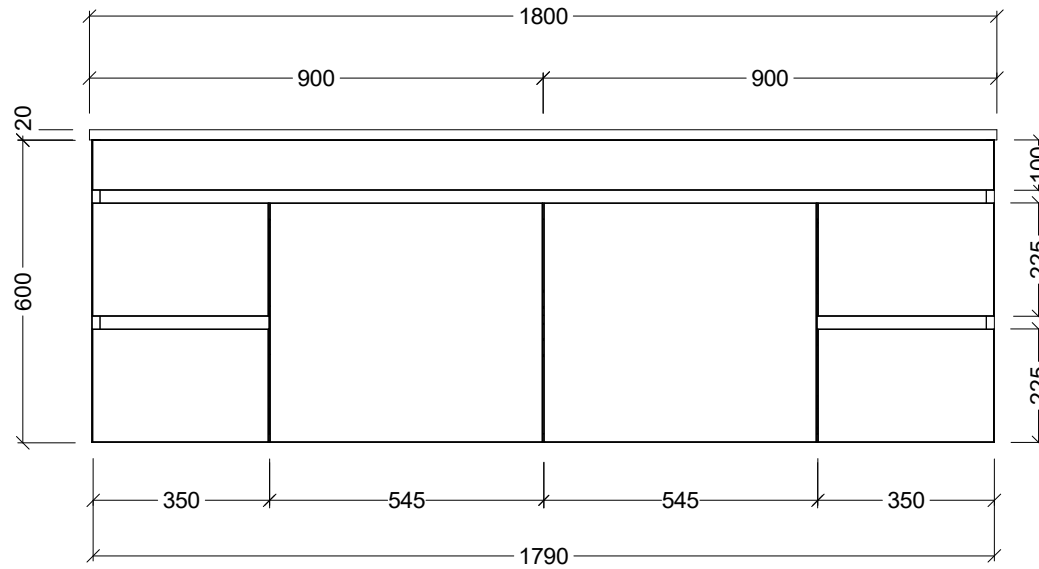

CABINET DETAILS

Range	Bargo 1800mm
Description	Single Bowl Wall Hung
Cabinet SKU	BAR-VCO-1800-C-X-W

TOP DETAILS

Available Tops:	Regal Mineral
	Classic Mineral
	SilkSurface
	Stone

Timberline Bathroom Products Pty Ltd
22 Myrtle Drive, Armidale NSW 2350
www.timberline.com.au | 02 6773 8500

PLEASE NOTE: Due to the manufacturing process of ceramic tops, size variation (+/- 3%) is to be expected. E&OE. Copyright ©