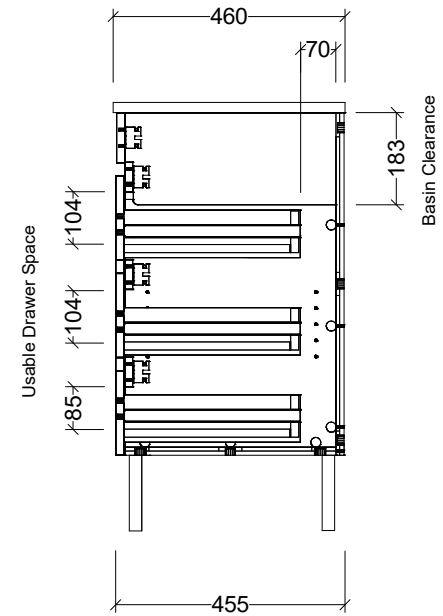

CABINET DETAILS

Range	Bargo 900mm
Description	Single Bowl On Legs
Cabinet SKU	BAR-VCO-900-C-X-L
TOP DETAILS	
Available Tops:	Alpha Ceramic
	Regal Mineral
	Haven Matt Dolomite
	Quest Gloss Dolomite
	Classic Mineral
	SilkSurface
	Stone

Timberline Bathroom Products Pty Ltd
22 Myrtle Drive, Armidale NSW 2350
www.timberline.com.au | 02 6773 8500

PLEASE NOTE: Due to the manufacturing process of ceramic tops, size variation (+/- 3%) is to be expected. E&OE. Copyright ©