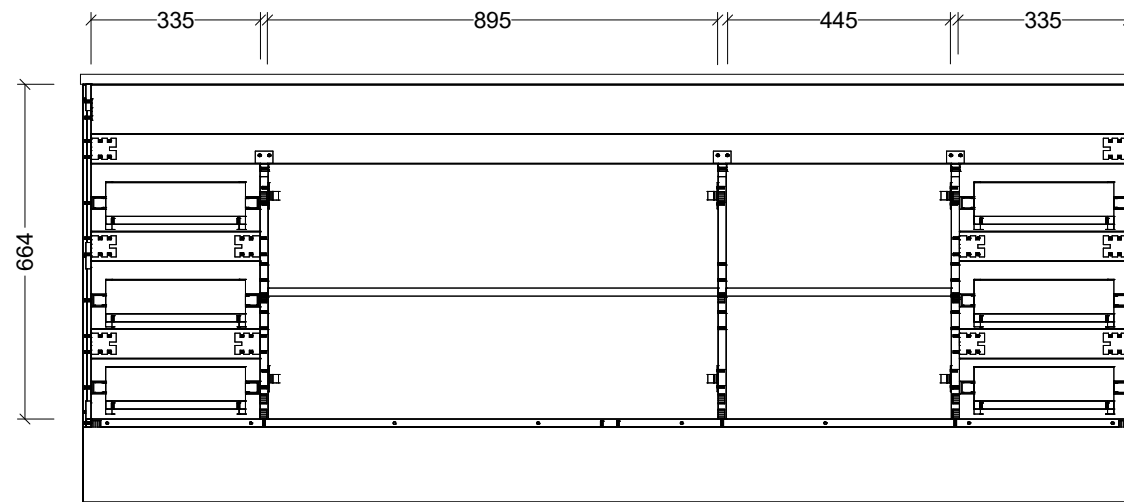

CABINET DETAILS

Range	Bargo 2100mm
Description	Double Bowl Floorstanding
Cabinet SKU	BAR-VCO-2100-D-X-F
TOP DETAILS	
Available Tops:	Waste Centres (mm)
Classic Mineral	600
SilkSurface	620
Stone	620

Timberline Bathroom Products Pty Ltd
22 Myrtle Drive, Armidale NSW 2350
www.timberline.com.au | 02 6773 8500

PLEASE NOTE: Due to the manufacturing process of ceramic tops, size variation (+/- 3%) is to be expected. E&OE. Copyright ©