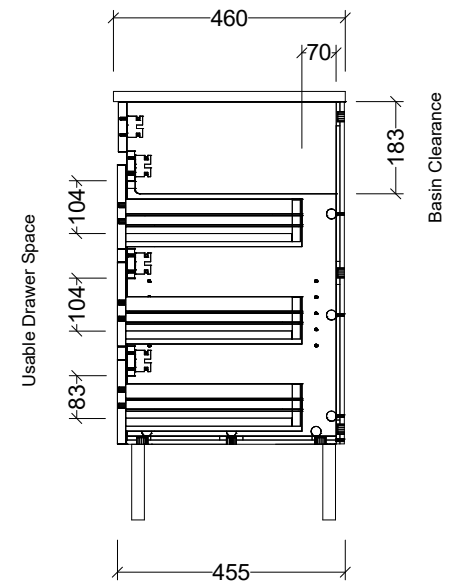

CABINET DETAILS

Range	Bargo 1800mm
Description	Double Bowl On Legs
Cabinet SKU	BAR-VCO-1800-D-X-L
Available Tops:	Waste Centres (mm)
Classic Mineral	520
Regal Mineral	510
SilkSurface	520
Stone	520

Timberline Bathroom Products Pty Ltd
22 Myrtle Drive, Armidale NSW 2350
www.timberline.com.au | 02 6773 8500

PLEASE NOTE: Due to the manufacturing process of ceramic tops, size variation (+/- 3%) is to be expected. E&OE. Copyright ©