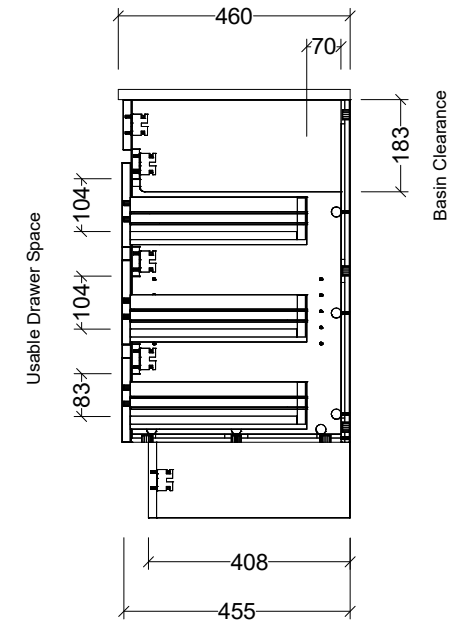

T Timberline

CABINET DETAILS

Range	Bargo 1800mm
Description	Double Bowl Floorstanding
Cabinet SKU	BAR-VCO-1800-D-X-F
Available Tops:	Waste Centres (mm)
Classic Mineral	520
Regal Mineral	510
SilkSurface	520
Stone	520

Timberline Bathroom Products Pty Ltd
22 Myrtle Drive, Armidale NSW 2350
www.timberline.com.au | 02 6773 8500

PLEASE NOTE: Due to the manufacturing process of ceramic tops, size variation (+/- 3%) is to be expected. E&OE. Copyright ©