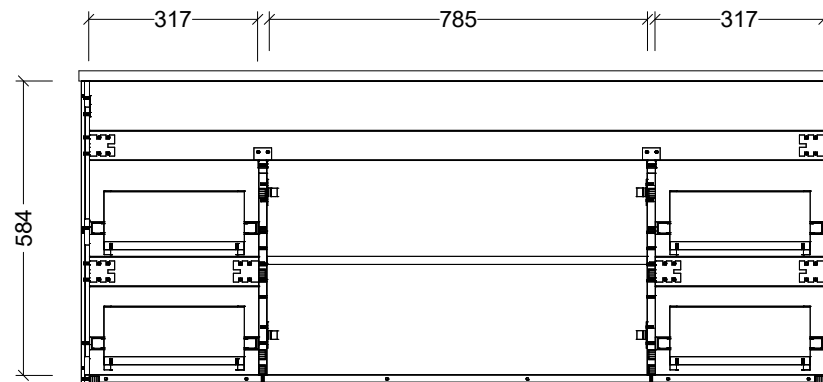

CABINET DETAILS

Range	Bargo 1500mm
Description	Double Bowl Wall Hung
Cabinet SKU	BAR-VCO-1500-D-X-W
TOP DETAILS	
Available Tops:	Waste Centres (mm)
Alpha Ceramic	420
Regal Mineral	410
Quest Gloss Dolomite	420
Haven Matt Dolomite	420
Classic Mineral	440
SilkSurface	375
Stone	375

Timberline Bathroom Products Pty Ltd
22 Myrtle Drive, Armidale NSW 2350
www.timberline.com.au | 02 6773 8500

PLEASE NOTE: Due to the manufacturing process of ceramic tops, size variation (+/- 3%) is to be expected. E&OE. Copyright ©