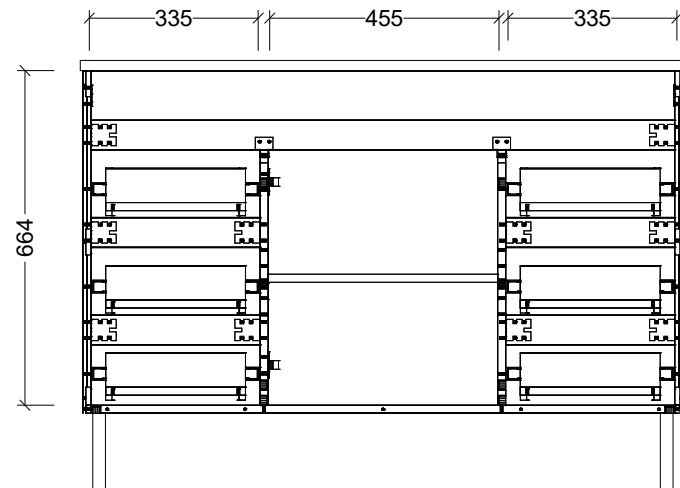

CABINET DETAILS

Range	Bargo 1200mm
Description	Single Bowl On Legs
Cabinet SKU	BAR-VCO-1200-C-X-L

TOP DETAILS

Available Tops:	Alpha Ceramic
	Regal Mineral
	Haven Matt Dolomite
	Quest Gloss Dolomite
	Classic Mineral
	SilkSurface
	Stone

Timberline Bathroom Products Pty Ltd
22 Myrtle Drive, Armidale NSW 2350
www.timberline.com.au | 02 6773 8500

PLEASE NOTE: Due to the manufacturing process of ceramic tops, size variation (+/- 3%) is to be expected. E&OE. Copyright ©