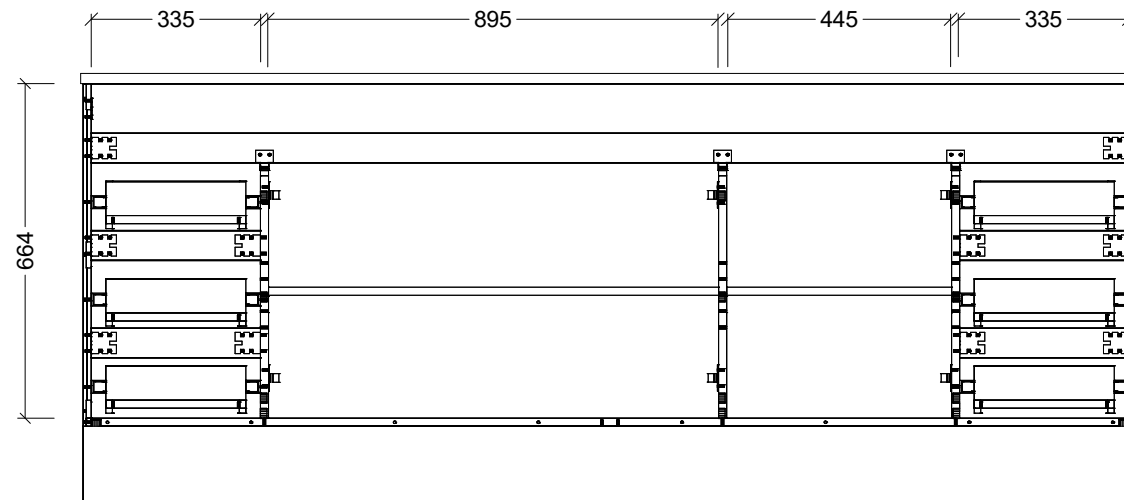

CABINET DETAILS

Range	Bargo 2100mm
Description	Single Bowl Floorstanding
Cabinet SKU	BAR-VCO-2100-C-X-F
TOP DETAILS	
Available Tops:	Regal Mineral
	Classic Mineral
	SilkSurface
	Stone

Timberline Bathroom Products Pty Ltd
22 Myrtle Drive, Armidale NSW 2350
www.timberline.com.au | 02 6773 8500

PLEASE NOTE: Due to the manufacturing process of ceramic tops, size variation (+/- 3%) is to be expected. E&OE. Copyright ©