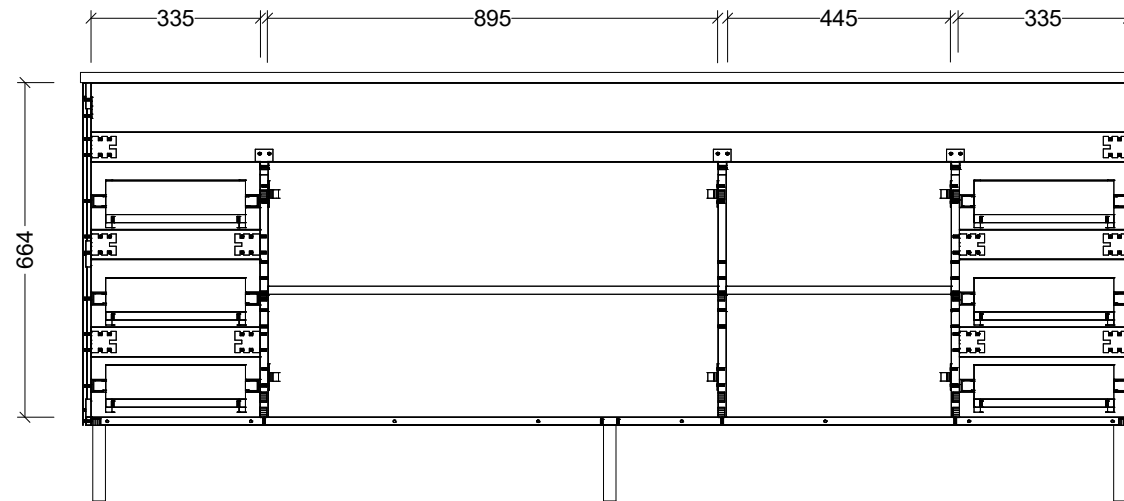

CABINET DETAILS

Range	Bargo 2100mm
Description	Single Bowl On Legs
Cabinet SKU	BAR-VCO-2100-C-X-L
TOP DETAILS	
Available Tops:	Regal Mineral
	Classic Mineral
	SilkSurface
	Stone

Timberline Bathroom Products Pty Ltd
22 Myrtle Drive, Armidale NSW 2350
www.timberline.com.au | 02 6773 8500

PLEASE NOTE: Due to the manufacturing process of ceramic tops, size variation (+/- 3%) is to be expected. E&OE. Copyright ©