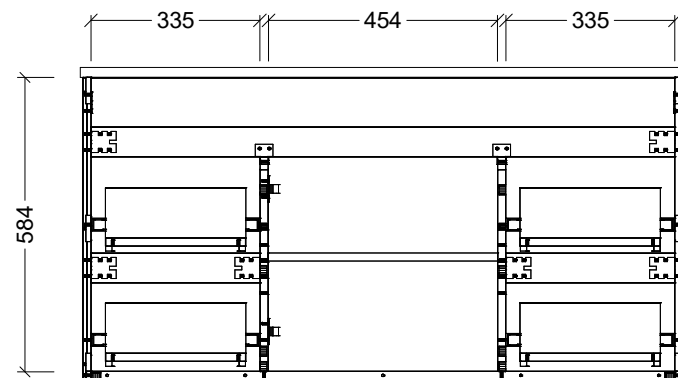

CABINET DETAILS

Range	Bargo 1200mm
Description	Single Bowl Wall Hung
Cabinet SKU	BAR-VCO-1200-C-X-W

TOP DETAILS

Available Tops:	Alpha Ceramic
	Regal Mineral
	Haven Matt Dolomite
	Quest Gloss Dolomite
	Classic Mineral
	SilkSurface
	Stone

Timberline Bathroom Products Pty Ltd
22 Myrtle Drive, Armidale NSW 2350
www.timberline.com.au | 02 6773 8500

PLEASE NOTE: Due to the manufacturing process of ceramic tops, size variation (+/- 3%) is to be expected. E&OE. Copyright ©