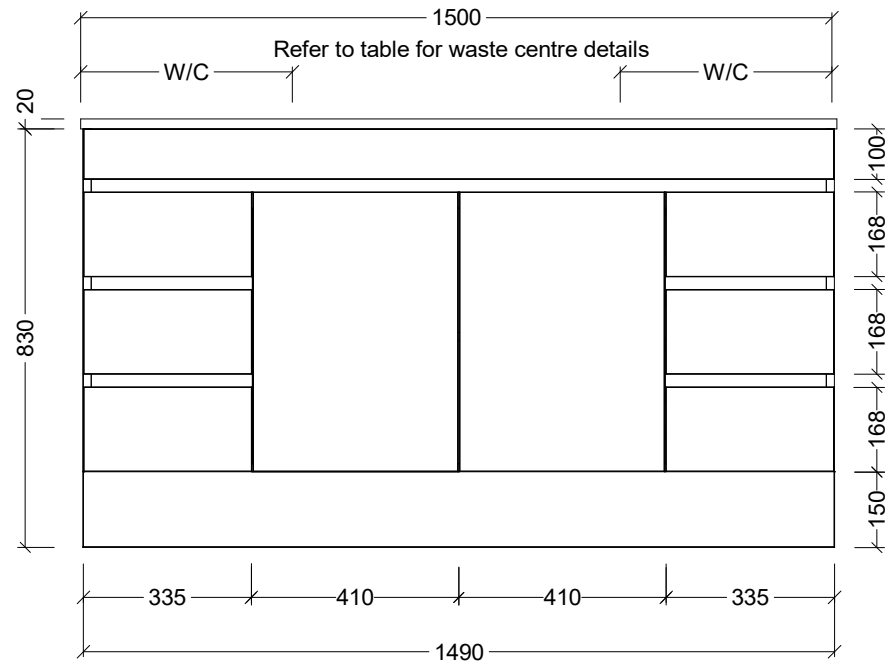

T Timberline

CABINET DETAILS

Range	Bargo 1500mm
Description	Double Bowl Floorstanding
Cabinet SKU	BAR-VCO-1500-D-X-F
TOP DETAILS	
Available Tops:	Waste Centres (mm)
Alpha Ceramic	420
Regal Mineral	410
Quest Gloss Dolomite	420
Haven Matt Dolomite	420
Classic Mineral	440
SilkSurface	375
Stone	375

Timberline Bathroom Products Pty Ltd
22 Myrtle Drive, Armidale NSW 2350
www.timberline.com.au | 02 6773 8500

PLEASE NOTE: Due to the manufacturing process of ceramic tops, size variation (+/- 3%) is to be expected. E&OE. Copyright ©