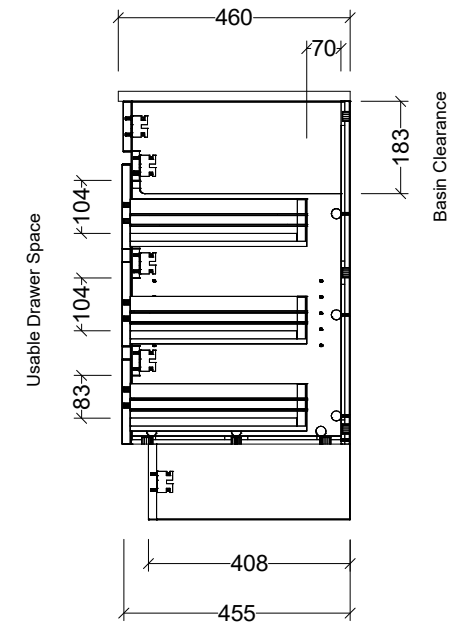

CABINET DETAILS

Range	Bargo 2100mm
Description	Double Bowl Floorstanding
Cabinet SKU	BAR-VCO-2100-D-X-F
TOP DETAILS	
Available Tops:	Waste Centres (mm)
Classic Mineral	600
SilkSurface	620
Stone	620

Timberline Bathroom Products Pty Ltd
22 Myrtle Drive, Armidale NSW 2350
www.timberline.com.au | 02 6773 8500

PLEASE NOTE: Due to the manufacturing process of ceramic tops, size variation (+/- 3%) is to be expected. E&OE. Copyright ©