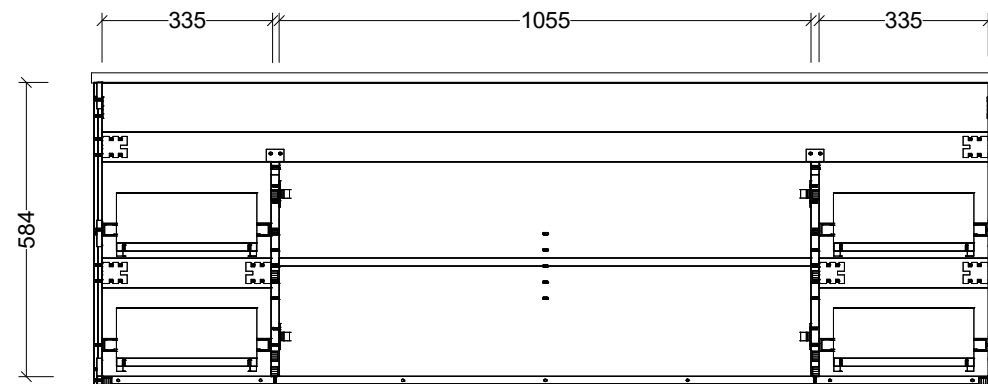

CABINET DETAILS

Range	Bargo 1800mm
Description	Double Bowl Wall Hung
Cabinet SKU	BAR-VCO-1800-D-X-W
Available Tops:	
Waste Centres (mm)	
Classic Mineral	520
Regal Mineral	510
SilkSurface	520
Stone	520

Timberline Bathroom Products Pty Ltd
22 Myrtle Drive, Armidale NSW 2350
www.timberline.com.au | 02 6773 8500

PLEASE NOTE: Due to the manufacturing process of ceramic tops, size variation (+/- 3%) is to be expected. E&OE. Copyright ©