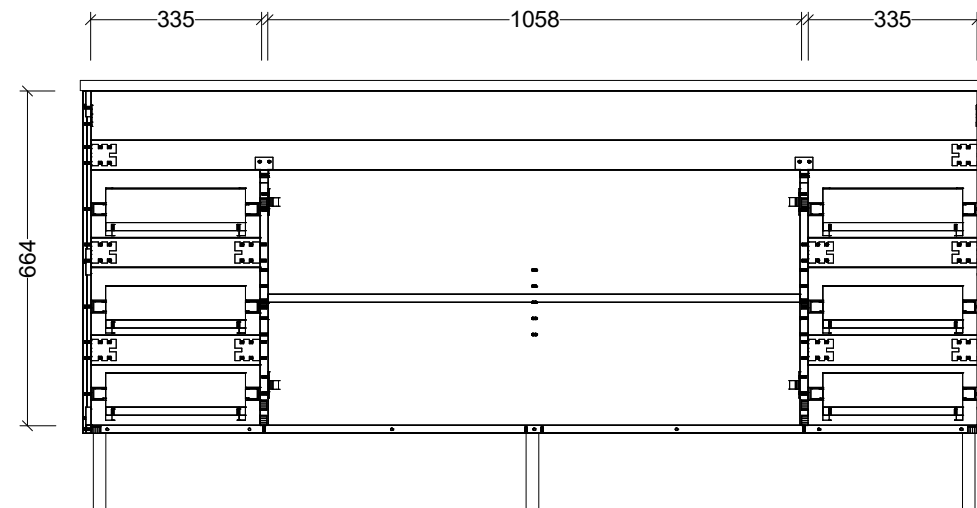

CABINET DETAILS

Range	Bargo 1800mm
Description	Double Bowl On Legs
Cabinet SKU	BAR-VCO-1800-D-X-L
Available Tops:	Waste Centres (mm)
Classic Mineral	520
Regal Mineral	510
SilkSurface	520
Stone	520

Timberline Bathroom Products Pty Ltd
22 Myrtle Drive, Armidale NSW 2350
www.timberline.com.au | 02 6773 8500

PLEASE NOTE: Due to the manufacturing process of ceramic tops, size variation (+/- 3%) is to be expected. E&OE. Copyright ©