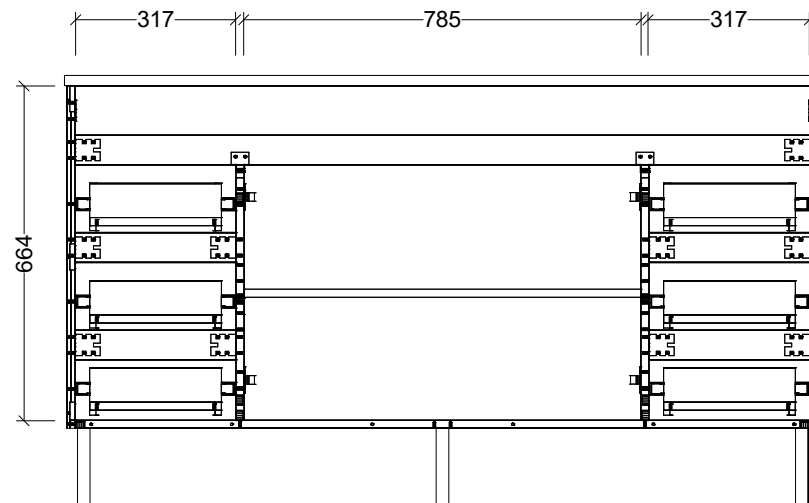

CABINET DETAILS

Range	Bargo 1500mm
Description	Double Bowl On Legs
Cabinet SKU	BAR-VCO-1500-D-X-L
TOP DETAILS	
Available Tops:	Waste Centres (mm)
Alpha Ceramic	420
Regal Mineral	410
Quest Gloss Dolomite	420
Haven Matt Dolomite	420
Classic Mineral	440
SilkSurface	375
Stone	375

Timberline Bathroom Products Pty Ltd
22 Myrtle Drive, Armidale NSW 2350
www.timberline.com.au | 02 6773 8500

PLEASE NOTE: Due to the manufacturing process of ceramic tops, size variation (+/- 3%) is to be expected. E&OE. Copyright ©