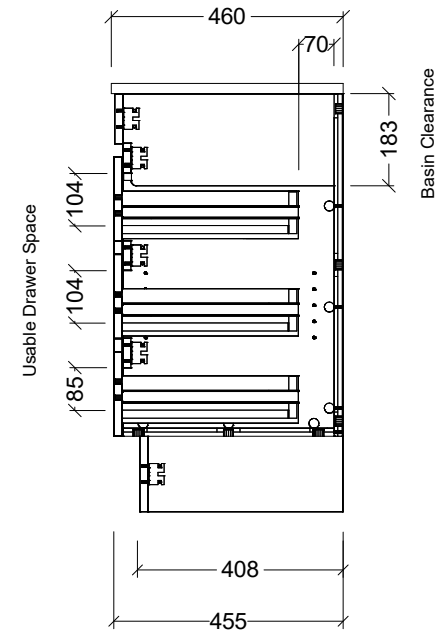

T Timberline

CABINET DETAILS

Range	Bargo 1500mm
Description	Double Bowl Floorstanding
Cabinet SKU	BAR-VCO-1500-D-X-F
TOP DETAILS	
Available Tops:	Waste Centres (mm)
Alpha Ceramic	420
Regal Mineral	410
Quest Gloss Dolomite	420
Haven Matt Dolomite	420
Classic Mineral	440
SilkSurface	375
Stone	375

Timberline Bathroom Products Pty Ltd
22 Myrtle Drive, Armidale NSW 2350
www.timberline.com.au | 02 6773 8500

PLEASE NOTE: Due to the manufacturing process of ceramic tops, size variation (+/- 3%) is to be expected. E&OE. Copyright ©