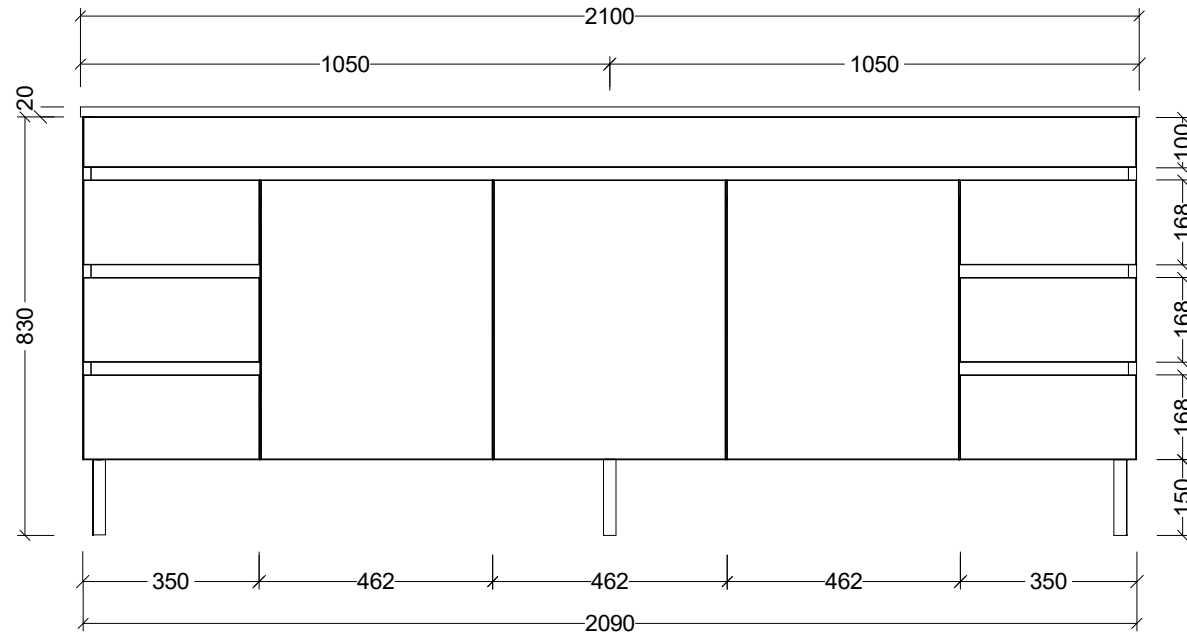

CABINET DETAILS

Range	Bargo 2100mm
Description	Single Bowl On Legs
Cabinet SKU	BAR-VCO-2100-C-X-L
TOP DETAILS	
Available Tops:	Regal Mineral
	Classic Mineral
	SilkSurface
	Stone

Timberline Bathroom Products Pty Ltd
22 Myrtle Drive, Armidale NSW 2350
www.timberline.com.au | 02 6773 8500

PLEASE NOTE: Due to the manufacturing process of ceramic tops, size variation (+/- 3%) is to be expected. E&OE. Copyright ©