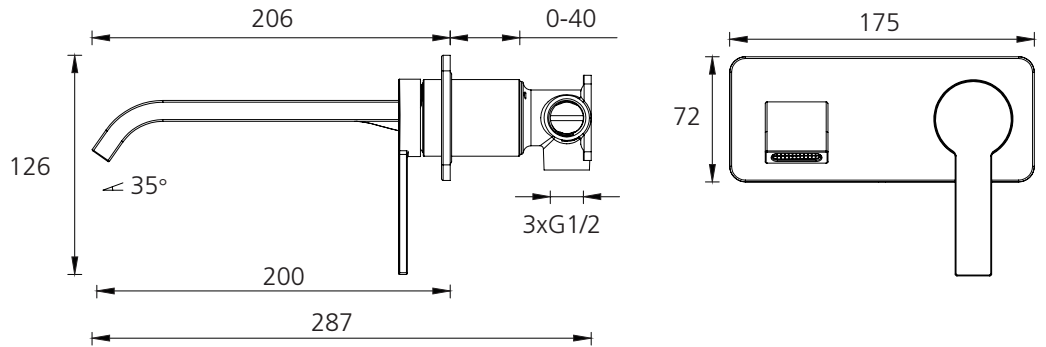

# Barcelona

**BA122516MB**

Matte Black Wall Mixer Set

All dimensions in mm

## Specifications /

<b>WELS Rating</b>	6 Stars, 4.5L per minute
<b>Temperature rating (min and max)</b>	1°C - 65°C
<b>Pressure rating (min and max)</b>	150 kPa - 500 kPa
<b>Finish</b>	Matte black (powder coated)
<b>Materials</b>	Brass body and zinc handle
<b>Cartridge size</b>	35mm
<b>Cartridge type</b>	Ceramic disc cartridge
<b>Product weight</b>	1.35kg
<b>Water supply</b>	Mains
<b>Warranty</b>	15 years cartridge and body; 5 years finish, seals, fittings, aerator; 1 year labour (refer to <a href="http://oliveri.com.au">oliveri.com.au</a> )
<b>Maintenance and care instructions</b>	All surfaces should be cleaned with mild liquid detergent or soap and water. Do not use cream cleaners or citrus based cleaning products, as they are abrasive. Use of unsuitable cleaning agents may damage the surface. Any damage caused in this way will not be covered by warranty.