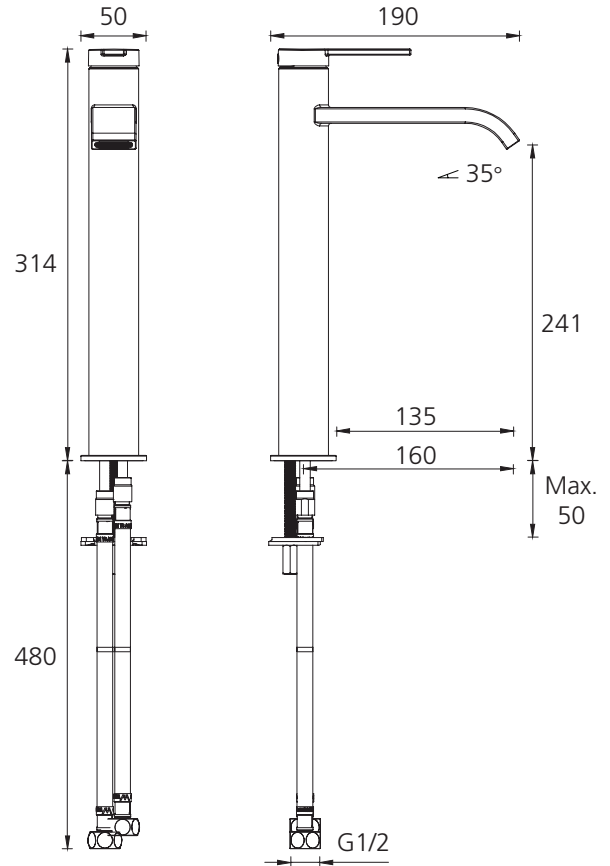

# Barcelona

**BA119506MB**

Matte Black Tower Basin Mixer

All dimensions in mm

## Specifications /

<b>WELS Rating</b>	6 Stars, 4.5L per minute
<b>Temperature rating (min and max)</b>	1°C - 65°C
<b>Pressure rating (min and max)</b>	150 kPa - 500 kPa
<b>Finish</b>	Matte black (powder coated)
<b>Materials</b>	Brass body and zinc handle
<b>Cartridge size</b>	25mm
<b>Cartridge type</b>	Ceramic disc cartridge
<b>Product weight</b>	1.73kg
<b>Mixer height</b>	314mm
<b>Water supply</b>	Mains
<b>Warranty</b>	15 years cartridge and body; 5 years finish, seals, tails, fittings, aerators; 1 year labour (refer to <a href="http://oliveri.com.au">oliveri.com.au</a> )
<b>Maintenance and care instructions</b>	All surfaces should be cleaned with mild liquid detergent or soap and water. Do not use cream cleaners or citrus based cleaning products, as they are abrasive. Use of unsuitable cleaning agents may damage the surface. Any damage caused in this way will not be covered by warranty.