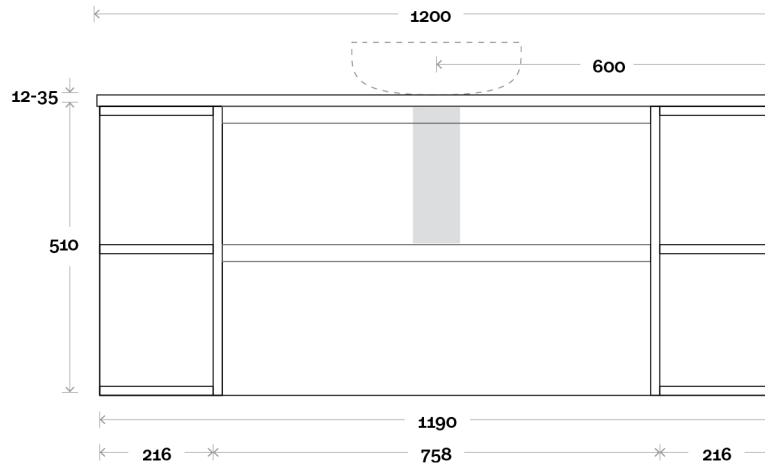

Vasari: 12mm

(Above counter only)

Note:

- Stone and timber waste centre: 600mm std (may vary depending on basin)

 Plumbing allowance

PROFILE

CONFIGURATION

Wallmount

PLAN