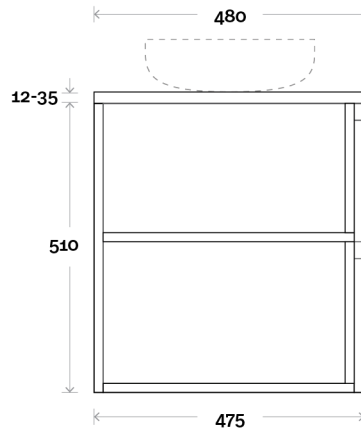

Vasari: 12mm

(Above counter only)

Note:

- Stone and timber waste centre: 600mm std (may vary depending on basin)

 Plumbing allowance

PROFILE

CONFIGURATION

Wallmount

PLAN