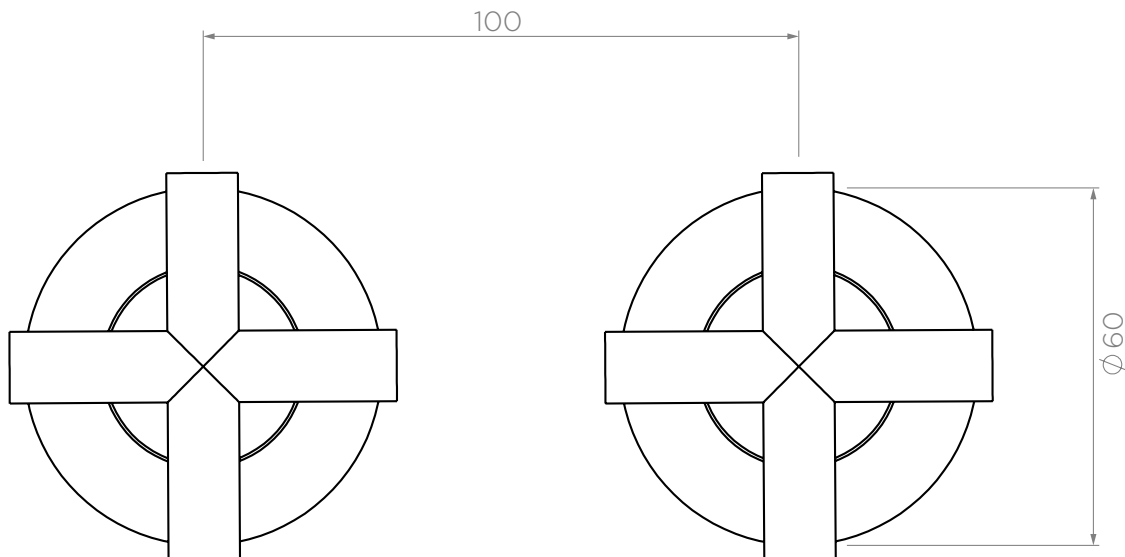

CARE AND MAINTENANCE

- All surfaces should be frequent cleaned with a mixture of mild, pH neutral soap and warm water with a soft cloth
- Do not use abrasive clothes, scouring pads on surfaces
- Do not use harsh cleaning agents i.e. cream cleaners or citrus based cleaners (*see cleaning leaflet for comprehensive list*)