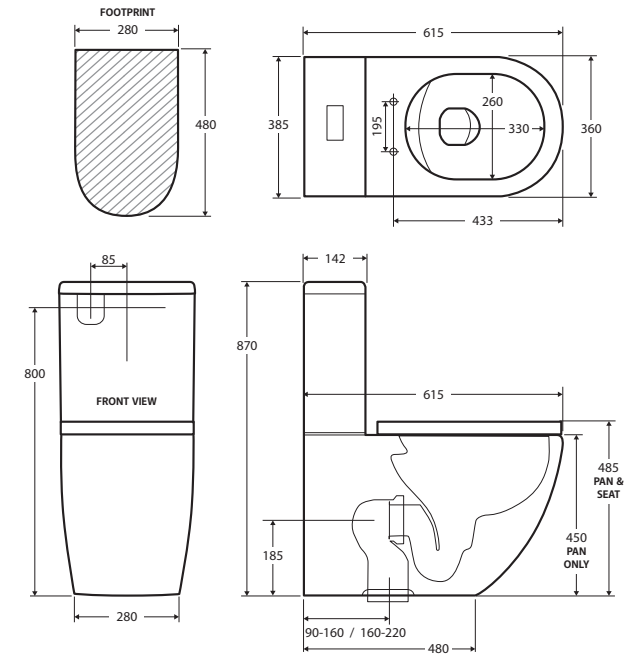

Alix BACK-TO-WALL TOILET SUITE

Features

- Can be installed to comply with Ambulant AS1428.1
- Rimless hygienic flush
- Extra height pan
- Short projection from wall for tight spaces
- Gloss white finish
- Large, easy-push chrome flush buttons
- Concealed pan for easy cleaning
- UF quick release, soft close seat
- High quality, R&T or Geberit flush systems
- Top or bottom inlets:
 - Left top inlet
 - Left or right bottom inlet
- Available as P-Trap or S-Trap
- **WELS 4 Star rated, 4.5L/3L (3.3L average flush)**

Available in

P-Trap
R&T System
K011P

S-Trap 90-160
R&T System
K011A

S-Trap 160-220
R&T System
K011B

P-Trap
Geberit System
K011GEP

S-Trap 90-160
Geberit System
K011GEA

S-Trap 160-220
Geberit System
K011GEB

Cleaning & Care

While we aim to ensure specifications are correct at the time of publication, Fienza reserves the right to make modifications without prior notice. Physical colour may vary from image shown. All measurements are shown in millimetres. For ceramic products, please allow +/- 10 mm tolerance for manufacturing variance. Always use physical product measurements for mark-ups and roughing-in as the technical drawing may differ from actual product received.