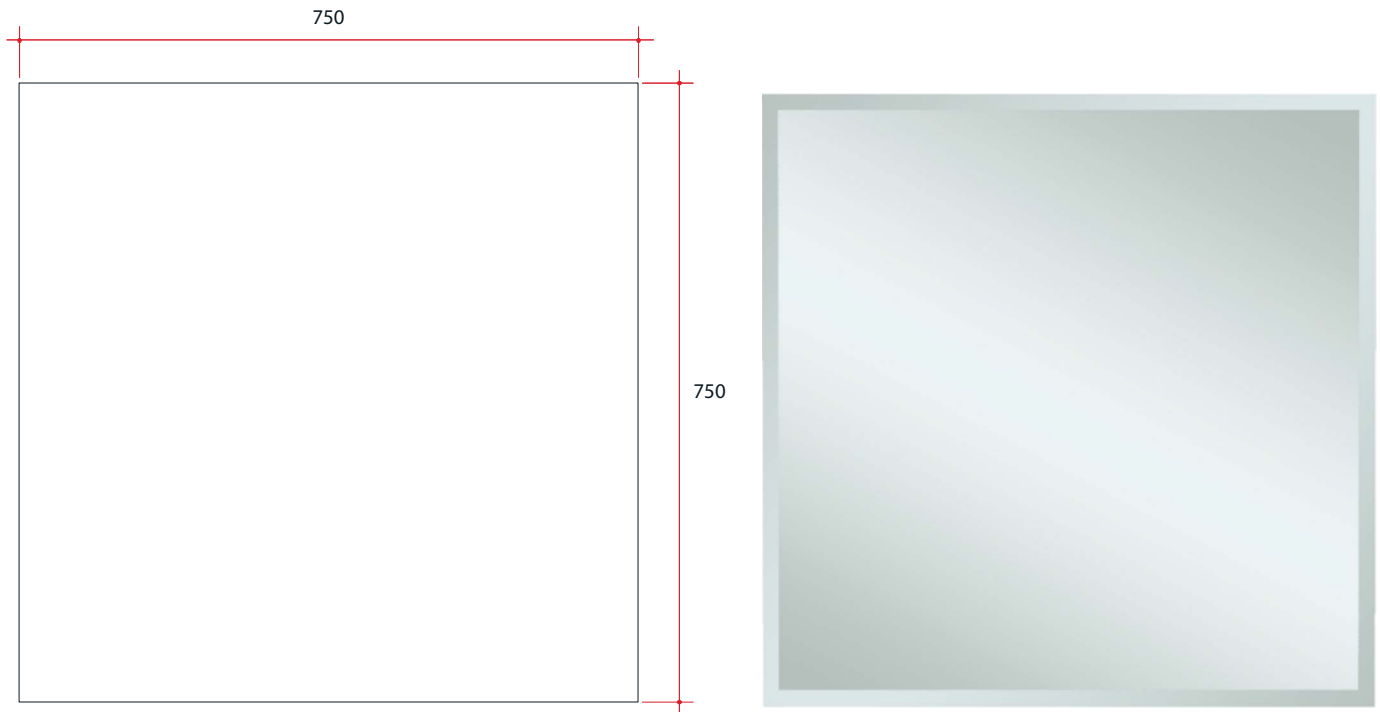

# Montana Square 25mm Bevel Edge Mirror

Note: All dimensions are in millimetres (mm)

Stock Code	Size (mm)	Shape	Edge
MS7575GT	750 x 750 x 5	Square	25mm Bevel

Portrait or landscape mounting

Safety backing film