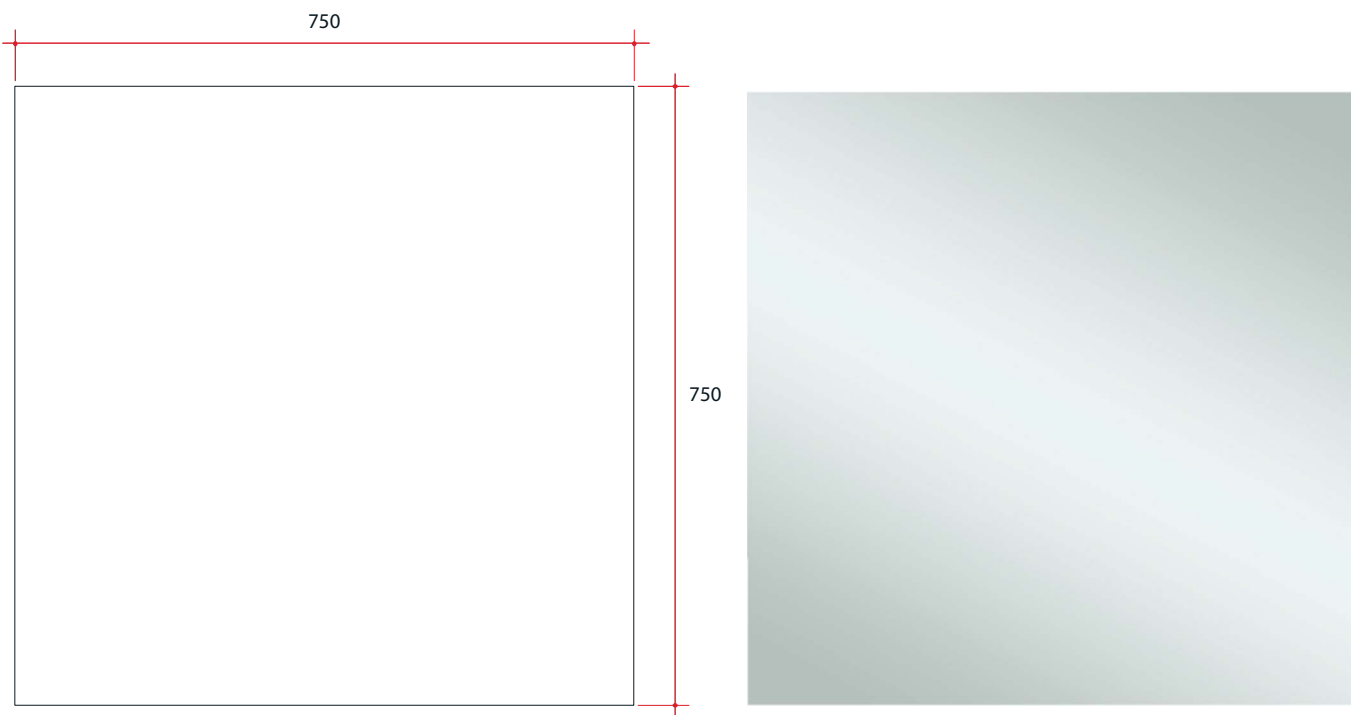

Jackson Square Polished Edge Mirror Includes Mirror Demister

Note: All dimensions are in millimetres (mm)

Stock Code	Size (mm)	Shape	Edge
JS7575GTD	750 x 750 x 5	Square	Polished Edge

Portrait or
landscape
mounting