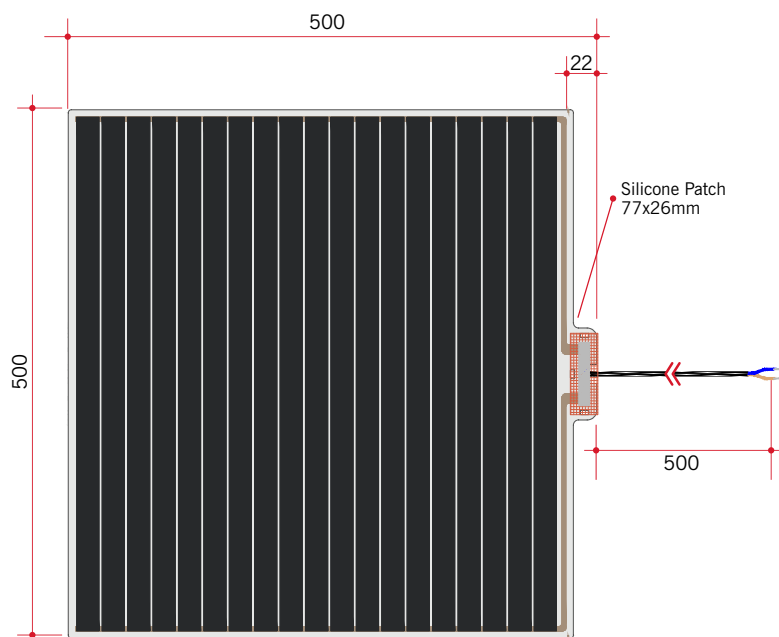

Thermomirror Mirror Demister
Ultra-thin Demister Pad for use on Bathroom Mirrors

Note: All dimensions are in millimetres (mm)

Stock Code	Size (mm)	Heat Output (W)	Voltage - Frequency
TM5050	500 x 500	30	220 - 240V 50Hz

10 year warranty

Hardwiring only

Safe for use in
bathrooms

Heating pad thickness

Connection thickness

Max temperature

Fully self-adhesive

Wiring lead

Double Insulated

Made in Europe

Thermomirror demisters must be installed by a qualified electrician. The demister cannot be cut, pierced or modified in anyway.