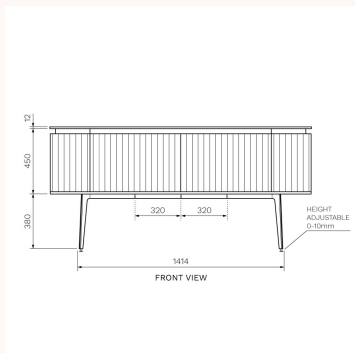

## Abbraccio 1800 Wall Cabinet with Legs Matt White with Porcelain Top

ABR-1800LGS-MW-SW, ABR-1800LGS-MW-TW, ABR-1801LGS-MW-SW, ABR-1801LGS-MW-TW

The Abbraccio bathroom furniture collections feature Porcelain bench tops mounted on PARISI's premium [Multi-wood](#) cabinetry. Find the perfect piece to complement your unique style with the choice of size, cabinet colour and porcelain bench top finish, then add the finishing touch with your choice of the perfect basin creating a bespoke one off piece for your home. These beautiful vanities are designed to be complemented by a specific range of basins, which are sold separately. We recommend basins to suit options [with Tap Holes](#) or [without Tap Hole](#). Note Matt White vanities are finished in [Polyurethane Paint](#).

<b>Product type</b>	Vanity Cabinets
<b>Brand</b>	PARISI
<b>Collection</b>	Abbraccio
<b>Range</b>	Design
<b>Designers</b>	PARISI Design Team
<b>WxDxH</b>	1800mm x 550mm x 842mm
<b>Colour / Finish</b>	<div style="display: flex; justify-content: space-around; align-items: center;"> <div style="text-align: center;">  <p>Matt White   Snow White</p> </div> <div style="text-align: center;">  <p>Matt White   Twilight White</p> </div> </div>
<b>Material</b>	Multi-wood Premium Joinery   Porcelain
<b>Tap Hole Options</b>	No Tap Hole   2 Tap Hole