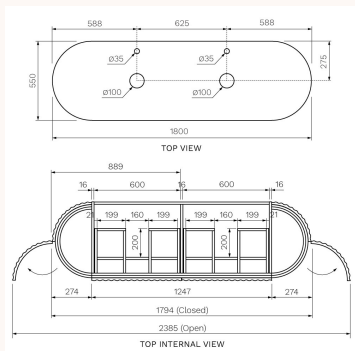

## Abbraccio 1800 Wall Cabinet with Legs Matt White with Porcelain Top

ABR-1800LGS-MW-SW, ABR-1800LGS-MW-TW, ABR-1801LGS-MW-SW, ABR-1801LGS-MW-TW

The Abbraccio bathroom furniture collections feature Porcelain bench tops mounted on PARISI's premium [Multi-wood](#) cabinetry. Find the perfect piece to complement your unique style with the choice of size, cabinet colour and porcelain bench top finish, then add the finishing touch with your choice of the perfect basin creating a bespoke one off piece for your home. These beautiful vanities are designed to be complemented by a specific range of basins, which are sold separately. We recommend basins to suit options [with Tap Holes](#) or [without Tap Hole](#). Note Matt White vanities are finished in [Polyurethane Paint](#).

<b>Product type</b>	Vanity Cabinets
<b>Brand</b>	PARISI
<b>Collection</b>	Abbraccio
<b>Range</b>	Design
<b>Designers</b>	PARISI Design Team
<b>WxDxH</b>	1800mm x 550mm x 842mm
<b>Colour / Finish</b>	<div style="display: flex; justify-content: space-around; align-items: center;"> <div style="text-align: center;">  <p>Matt White   Snow White</p> </div> <div style="text-align: center;">  <p>Matt White   Twilight White</p> </div> </div>
<b>Material</b>	Multi-wood Premium Joinery   Porcelain
<b>Tap Hole Options</b>	No Tap Hole   2 Tap Hole

<b>Warranty</b>	10 Year Warranty
<b>Availability</b>	Stocked Item
<b>Fixing Types</b>	Floor Mounted
<b>Features:</b>	<ul style="list-style-type: none"> <li>• Porcelain top • Suitable for Two Basins • Single Drawer Design with European Internal Drawer Compartments • Opening Side Storage Compartments • Multi-wood Premium Joinery • Polyurethane Finish • Finger-pull Handle • High-quality Steel Drawer Sides • Luxury Silent Soft-Function Drawer Mechanism • Basin sold separately to suit options with tap holes or without • Matching Legs for a Floor Standing option</li> </ul>
<b>Installation Instructions:</b>	Basin sold separately. Suitable for wall plumbing installation only.