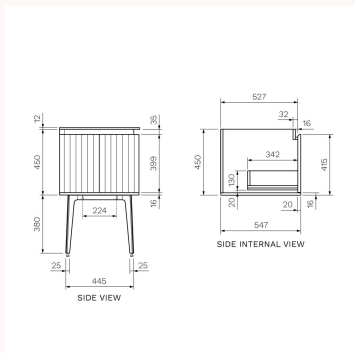

## Abbraccio 1800 Wall Cabinet with Legs Matt White with Porcelain Top

ABR-1800LGS-MW-SW, ABR-1800LGS-MW-TW, ABR-1801LGS-MW-SW, ABR-1801LGS-MW-TW

The Abbraccio bathroom furniture collections feature Porcelain bench tops mounted on PARISI's premium [Multi-wood](#) cabinetry. Find the perfect piece to complement your unique style with the choice of size, cabinet colour and porcelain bench top finish, then add the finishing touch with your choice of the perfect basin creating a bespoke one off piece for your home. These beautiful vanities are designed to be complemented by a specific range of basins, which are sold separately. We recommend basins to suit options [with Tap Holes](#) or [without Tap Hole](#). Note Matt White vanities are finished in [Polyurethane Paint](#).

<b>Product type</b>	Vanity Cabinets
<b>Brand</b>	PARISI
<b>Collection</b>	Abbraccio
<b>Range</b>	Design
<b>Designers</b>	PARISI Design Team
<b>WxDxH</b>	1800mm x 550mm x 842mm
<b>Colour / Finish</b>	<div style="display: flex; justify-content: space-around; align-items: center;"> <div style="text-align: center;">  <p>Matt White   Snow White</p> </div> <div style="text-align: center;">  <p>Matt White   Twilight White</p> </div> </div>
<b>Material</b>	Multi-wood Premium Joinery   Porcelain
<b>Tap Hole Options</b>	No Tap Hole   2 Tap Hole

<b>Warranty</b>	10 Year Warranty
<b>Availability</b>	Stocked Item
<b>Fixing Types</b>	Floor Mounted
<b>Features:</b>	<ul style="list-style-type: none"> <li>• Porcelain top • Suitable for Two Basins • Single Drawer Design with European Internal Drawer Compartments • Opening Side Storage Compartments • Multi-wood Premium Joinery • Polyurethane Finish • Finger-pull Handle • High-quality Steel Drawer Sides • Luxury Silent Soft-Function Drawer Mechanism • Basin sold separately to suit options with tap holes or without • Matching Legs for a Floor Standing option</li> </ul>
<b>Installation Instructions:</b>	Basin sold separately. Suitable for wall plumbing installation only.