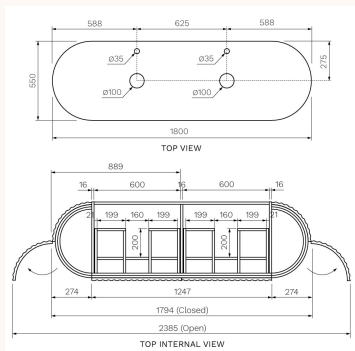

## Abbraccio 1800 Wall Cabinet with Legs Black Walnut with Porcelain Top

ABR-1800LGS-BW-SW, ABR-1800LGS-BW-TW, ABR-1801LGS-BW-SW, ABR-1801LGS-BW-TW

The Abbraccio bathroom furniture collections feature Porcelain bench tops mounted on PARISI's premium [Multi-wood](#) cabinetry. Find the perfect piece to complement your unique style with the choice of size, cabinet colour and porcelain bench top finish, then add the finishing touch with your choice of the perfect basin creating a bespoke one off piece for your home. These beautiful vanities are designed to be complemented by a specific range of basins, which are sold separately. We recommend basins to suit options [with Tap Holes](#) or [without Tap Hole](#). Note Black Walnut vanities are finished in [Natural Veneer](#).

<b>Product type</b>	Vanity Cabinets
<b>Brand</b>	PARISI
<b>Collection</b>	Abbraccio
<b>Range</b>	Design
<b>Designers</b>	PARISI Design Team
<b>WxDxH</b>	1800mm x 550mm x 842mm
<b>Colour / Finish</b>	<div style="display: flex; justify-content: space-around; align-items: center;"> <div style="text-align: center;">  <p>Black Walnut   Snow White</p> </div> <div style="text-align: center;">  <p>Black Walnut   Twilight</p> </div> </div>
<b>Internal Colour:</b>	Matching external finish colour
<b>Material</b>	Multi-wood Premium Joinery   Natural Solid Veneer   Porcelain
<b>Tap Hole Options</b>	No Tap Hole   2 Tap Hole