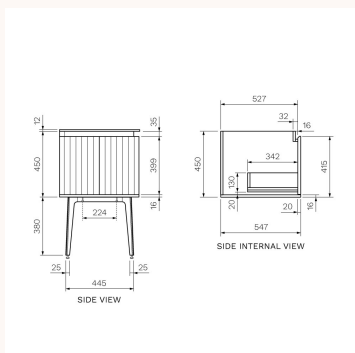

## Abbraccio 1800 Wall Cabinet with Legs Black Walnut with Porcelain Top

ABR-1800LGS-BW-SW, ABR-1800LGS-BW-TW, ABR-1801LGS-BW-SW, ABR-1801LGS-BW-TW

The Abbraccio bathroom furniture collections feature Porcelain bench tops mounted on PARISI's premium [Multi-wood](#) cabinetry. Find the perfect piece to complement your unique style with the choice of size, cabinet colour and porcelain bench top finish, then add the finishing touch with your choice of the perfect basin creating a bespoke one off piece for your home. These beautiful vanities are designed to be complemented by a specific range of basins, which are sold separately. We recommend basins to suit options [with Tap Holes](#) or [without Tap Hole](#). Note Black Walnut vanities are finished in [Natural Veneer](#).

<b>Product type</b>	Vanity Cabinets
<b>Brand</b>	PARISI
<b>Collection</b>	Abbraccio
<b>Range</b>	Design
<b>Designers</b>	PARISI Design Team
<b>WxDxH</b>	1800mm x 550mm x 842mm
<b>Colour / Finish</b>	<div style="display: flex; justify-content: space-around; align-items: center;"> <div style="text-align: center;">  <p>Black Walnut   Snow White</p> </div> <div style="text-align: center;">  <p>Black Walnut   Twilight</p> </div> </div>
<b>Internal Colour:</b>	Matching external finish colour
<b>Material</b>	Multi-wood Premium Joinery   Natural Solid Veneer   Porcelain
<b>Tap Hole Options</b>	No Tap Hole   2 Tap Hole