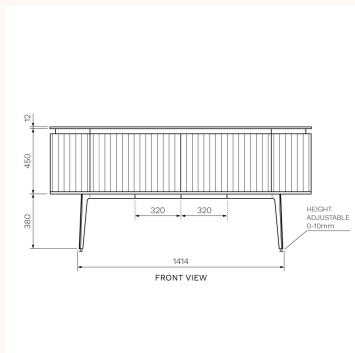

## Abbraccio 1800 Wall Cabinet with Legs Black Walnut with Porcelain Top

ABR-1800LGS-BW-SW, ABR-1800LGS-BW-TW, ABR-1801LGS-BW-SW, ABR-1801LGS-BW-TW

The Abbraccio bathroom furniture collections feature Porcelain bench tops mounted on PARISI's premium [Multi-wood](#) cabinetry. Find the perfect piece to complement your unique style with the choice of size, cabinet colour and porcelain bench top finish, then add the finishing touch with your choice of the perfect basin creating a bespoke one off piece for your home. These beautiful vanities are designed to be complemented by a specific range of basins, which are sold separately. We recommend basins to suit options [with Tap Holes](#) or [without Tap Hole](#). Note Black Walnut vanities are finished in [Natural Veneer](#).

<b>Product type</b>	Vanity Cabinets
<b>Brand</b>	PARISI
<b>Collection</b>	Abbraccio
<b>Range</b>	Design
<b>Designers</b>	PARISI Design Team
<b>WxDxH</b>	1800mm x 550mm x 842mm
<b>Colour / Finish</b>	<div style="display: flex; justify-content: space-around; align-items: center;"> <div style="text-align: center;">  <p>Black Walnut   Snow White</p> </div> <div style="text-align: center;">  <p>Black Walnut   Twilight</p> </div> </div>
<b>Internal Colour:</b>	Matching external finish colour
<b>Material</b>	Multi-wood Premium Joinery   Natural Solid Veneer   Porcelain
<b>Tap Hole Options</b>	No Tap Hole   2 Tap Hole