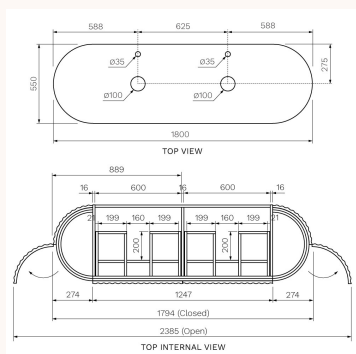

Abbraccio 1800 Wall Cabinet Matt White with Porcelain Top

ABR-1800-MW-SW, ABR-1800-MW-TW, ABR-1801-MW-SW, ABR-1801-MW-TW

The Abbraccio bathroom furniture collections feature Porcelain bench tops mounted on PARISI's premium [Multi-wood](#) cabinetry. Find the perfect piece to complement your unique style with the choice of size, cabinet colour and porcelain bench top finish, then add the finishing touch with your choice of the perfect basin creating a bespoke one off piece for your home. These beautiful vanities are designed to be complemented by a specific range of basins, which are sold separately. We recommend basins to suit options [with Tap Holes](#) or [without Tap Hole](#). Note Matt White vanities are finished in [Polyurethane Paint](#).

Product type	Vanity Cabinets
Brand	PARISI
Collection	Abbraccio
Range	Design
Designers	PARISI Design Team
WxDxH	1800mm x 550mm x 462mm
Colour / Finish	<div style="display: flex; justify-content: space-around; align-items: center;"> <div style="text-align: center;">  <p>Matt White Snow White</p> </div> <div style="text-align: center;">  <p>Matt White Twilight White</p> </div> </div>
Internal Colour:	Honey-coloured natural veneer
Material	Multi-wood Premium Joinery Porcelain
Tap Hole Options	No Tap Hole 2 Tap Hole

Warranty	10 Year Warranty
Availability	Stocked Item
Fixing Types	Wall Mounted
Features:	<ul style="list-style-type: none"> • Porcelain top • Suitable for Two Basins • Single Drawer Design with European Internal Drawer Compartments • Opening Side Storage Compartments • Multi-wood Premium Joinery • Polyurethane Finish • Finger-pull Handle • High-quality Steel Drawer Sides • Luxury Silent Soft-Function Drawer Mechanism • Basin sold separately to suit options with tap holes or without
Installation Instructions:	Basin sold separately. Suitable for wall plumbing installation only.