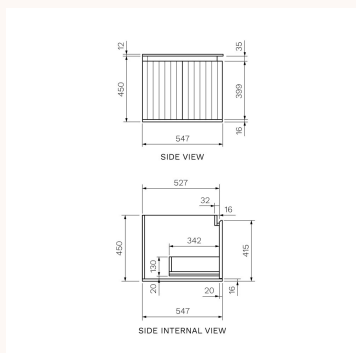

Abbraccio 1800 Wall Cabinet Matt White with Porcelain Top

ABR-1800-MW-SW, ABR-1800-MW-TW, ABR-1801-MW-SW, ABR-1801-MW-TW

The Abbraccio bathroom furniture collections feature Porcelain bench tops mounted on PARISI's premium [Multi-wood](#) cabinetry. Find the perfect piece to complement your unique style with the choice of size, cabinet colour and porcelain bench top finish, then add the finishing touch with your choice of the perfect basin creating a bespoke one off piece for your home. These beautiful vanities are designed to be complemented by a specific range of basins, which are sold separately. We recommend basins to suit options [with Tap Holes](#) or [without Tap Hole](#). Note Matt White vanities are finished in [Polyurethane Paint](#).

Product type	Vanity Cabinets
Brand	PARISI
Collection	Abbraccio
Range	Design
Designers	PARISI Design Team
WxDxH	1800mm x 550mm x 462mm
Colour / Finish	<div style="display: flex; justify-content: space-around; align-items: center;"> <div style="text-align: center;">  <p>Matt White Snow White</p> </div> <div style="text-align: center;">  <p>Matt White Twilight White</p> </div> </div>
Internal Colour:	Honey-coloured natural veneer
Material	Multi-wood Premium Joinery Porcelain
Tap Hole Options	No Tap Hole 2 Tap Hole

Warranty	10 Year Warranty
Availability	Stocked Item
Fixing Types	Wall Mounted
Features:	<ul style="list-style-type: none"> • Porcelain top • Suitable for Two Basins • Single Drawer Design with European Internal Drawer Compartments • Opening Side Storage Compartments • Multi-wood Premium Joinery • Polyurethane Finish • Finger-pull Handle • High-quality Steel Drawer Sides • Luxury Silent Soft-Function Drawer Mechanism • Basin sold separately to suit options with tap holes or without
Installation Instructions:	Basin sold separately. Suitable for wall plumbing installation only.