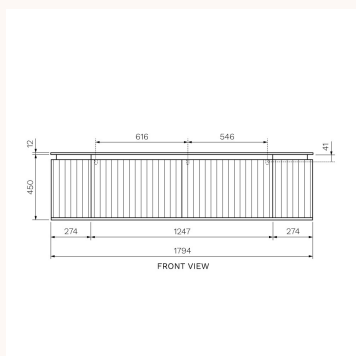

Abbraccio 1800 Wall Cabinet Matt White with Porcelain Top

ABR-1800-MW-SW, ABR-1800-MW-TW, ABR-1801-MW-SW, ABR-1801-MW-TW

The Abbraccio bathroom furniture collections feature Porcelain bench tops mounted on PARISI's premium [Multi-wood](#) cabinetry. Find the perfect piece to complement your unique style with the choice of size, cabinet colour and porcelain bench top finish, then add the finishing touch with your choice of the perfect basin creating a bespoke one off piece for your home. These beautiful vanities are designed to be complemented by a specific range of basins, which are sold separately. We recommend basins to suit options [with Tap Holes](#) or [without Tap Hole](#). Note Matt White vanities are finished in [Polyurethane Paint](#).

Product type	Vanity Cabinets
Brand	PARISI
Collection	Abbraccio
Range	Design
Designers	PARISI Design Team
WxDxH	1800mm x 550mm x 462mm
Colour / Finish	<div style="display: flex; justify-content: space-around; align-items: center;"> <div style="text-align: center;">  <p>Matt White Snow White</p> </div> <div style="text-align: center;">  <p>Matt White Twilight White</p> </div> </div>
Internal Colour:	Honey-coloured natural veneer
Material	Multi-wood Premium Joinery Porcelain
Tap Hole Options	No Tap Hole 2 Tap Hole