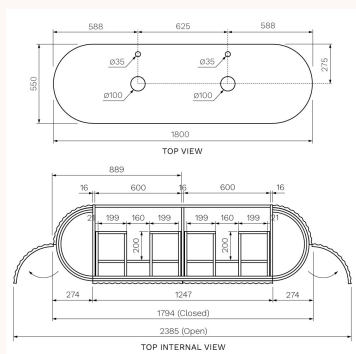

Abbraccio 1800 Wall Cabinet Black Walnut with Porcelain Top

ABR-1800-BW-SW, ABR-1800-BW-TW, ABR-1801-BW-SW, ABR-1801-BW-TW

The Abbraccio bathroom furniture collections feature Porcelain bench tops mounted on PARISI's premium [Multi-wood](#) cabinetry. Find the perfect piece to complement your unique style with the choice of size, cabinet colour and porcelain bench top finish, then add the finishing touch with your choice of the perfect basin creating a bespoke one off piece for your home. These beautiful vanities are designed to be complemented by a specific range of basins, which are sold separately. We recommend basins to suit options [with Tap Holes](#) or [without Tap Hole](#). Note Black Walnut vanities are finished in [Natural Veneer](#).

Designers

PARISI Design Team

WxDxH

1800mm x 550mm x 462mm

Colour / Finish

Internal Colour:

Matching external finish colour

Material