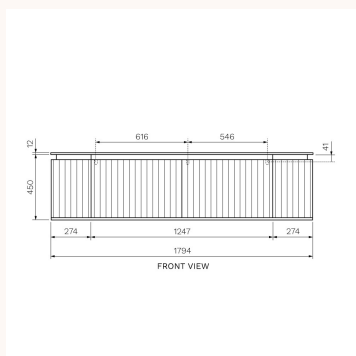

Abbraccio 1800 Wall Cabinet Black Walnut with Porcelain Top

ABR-1800-BW-SW, ABR-1800-BW-TW, ABR-1801-BW-SW, ABR-1801-BW-TW

The Abbraccio bathroom furniture collections feature Porcelain bench tops mounted on PARISI's premium [Multi-wood](#) cabinetry. Find the perfect piece to complement your unique style with the choice of size, cabinet colour and porcelain bench top finish, then add the finishing touch with your choice of the perfect basin creating a bespoke one off piece for your home. These beautiful vanities are designed to be complemented by a specific range of basins, which are sold separately. We recommend basins to suit options [with Tap Holes](#) or [without Tap Hole](#). Note Black Walnut vanities are finished in [Natural Veneer](#).

Designers

PARISI Design Team

WxDxH

1800mm x 550mm x 462mm

Colour / Finish

Internal Colour:

Matching external finish colour

Material