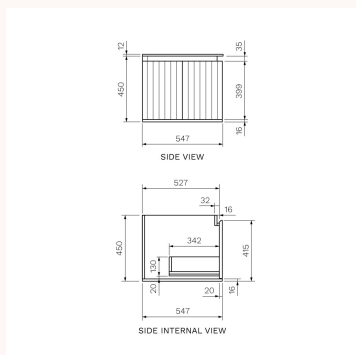

Abbraccio 1800 Wall Cabinet Black Walnut with Porcelain Top

ABR-1800-BW-SW, ABR-1800-BW-TW, ABR-1801-BW-SW, ABR-1801-BW-TW

The Abbraccio bathroom furniture collections feature Porcelain bench tops mounted on PARISI's premium [Multi-wood](#) cabinetry. Find the perfect piece to complement your unique style with the choice of size, cabinet colour and porcelain bench top finish, then add the finishing touch with your choice of the perfect basin creating a bespoke one off piece for your home. These beautiful vanities are designed to be complemented by a specific range of basins, which are sold separately. We recommend basins to suit options [with Tap Holes](#) or [without Tap Hole](#). Note Black Walnut vanities are finished in [Natural Veneer](#).

Designers

PARISI Design Team

WxDxH

1800mm x 550mm x 462mm

Colour / Finish

Internal Colour:

Matching external finish colour

Material