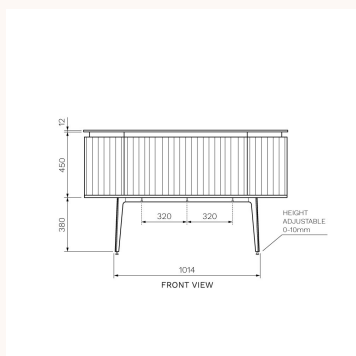

Abbraccio 1400 Wall Cabinet with Legs Matt White with Porcelain Top

ABR-1400LGS-MW-SW, ABR-1400LGS-MW-TW, ABR-1401LGS-MW-SW, ABR-1401LGS-MW-TW

The Abbraccio bathroom furniture collections feature Porcelain bench tops mounted on PARISI's premium [Multi-wood](#) cabinetry. Find the perfect piece to complement your unique style with the choice of size, cabinet colour and porcelain bench top finish, then add the finishing touch with your choice of the perfect basin creating a bespoke one off piece for your home. These beautiful vanities are designed to be complemented by a specific range of basins, which are sold separately. We recommend basins to suit options with [1 Tap Hole](#) or [without Tap Holes](#). Note Matt White vanities are finished in [Polyurethane Paint](#).

Product type	Vanity Cabinets
Brand	PARISI
Collection	Abbraccio
Range	Design
Designers	PARISI Design Team
WxDxH	1400mm x 550mm x 842mm
Colour / Finish	<div style="display: flex; justify-content: space-around; align-items: center;"> <div style="text-align: center;">  <p>Matt White Snow White</p> </div> <div style="text-align: center;">  <p>Matt White Twilight White</p> </div> </div>
Material	Multi-wood Premium Joinery Porcelain
Tap Hole Options	No Tap Hole 1 Tap Hole

Warranty	10 Year Warranty
Availability	Stocked Item
Fixing Types	Floor Mounted
Features:	<ul style="list-style-type: none"> • Porcelain top • Single Drawer Design with European Internal Drawer Compartments • Opening Side Storage Compartments • Multi-wood Premium Joinery • Polyurethane Finish • Finger-pull Handle • High-quality Steel Drawer Sides • Luxury Silent Soft-Function Drawer Mechanism • Basin sold separately to suit options with tap holes or without • Matching Legs for a Floor Standing option
Installation Instructions:	Basin sold separately. Suitable for wall plumbing installation only.