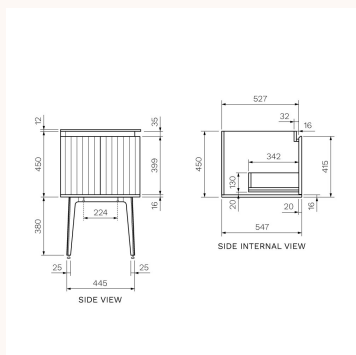

Abbraccio 1400 Wall Cabinet with Legs Matt White with Porcelain Top

ABR-1400LGS-MW-SW, ABR-1400LGS-MW-TW, ABR-1401LGS-MW-SW, ABR-1401LGS-MW-TW

The Abbraccio bathroom furniture collections feature Porcelain bench tops mounted on PARISI's premium [Multi-wood](#) cabinetry. Find the perfect piece to complement your unique style with the choice of size, cabinet colour and porcelain bench top finish, then add the finishing touch with your choice of the perfect basin creating a bespoke one off piece for your home. These beautiful vanities are designed to be complemented by a specific range of basins, which are sold separately. We recommend basins to suit options with [1 Tap Hole](#) or [without Tap Holes](#). Note Matt White vanities are finished in [Polyurethane Paint](#).

Product type	Vanity Cabinets
Brand	PARISI
Collection	Abbraccio
Range	Design
Designers	PARISI Design Team
WxDxH	1400mm x 550mm x 842mm
Colour / Finish	<div style="display: flex; justify-content: space-around; align-items: center;"> <div style="text-align: center;">  <p>Matt White Snow White</p> </div> <div style="text-align: center;">  <p>Matt White Twilight White</p> </div> </div>
Material	Multi-wood Premium Joinery Porcelain
Tap Hole Options	No Tap Hole 1 Tap Hole

Warranty	10 Year Warranty
Availability	Stocked Item
Fixing Types	Floor Mounted
Features:	<ul style="list-style-type: none"> • Porcelain top • Single Drawer Design with European Internal Drawer Compartments • Opening Side Storage Compartments • Multi-wood Premium Joinery • Polyurethane Finish • Finger-pull Handle • High-quality Steel Drawer Sides • Luxury Silent Soft-Function Drawer Mechanism • Basin sold separately to suit options with tap holes or without • Matching Legs for a Floor Standing option
Installation Instructions:	Basin sold separately. Suitable for wall plumbing installation only.