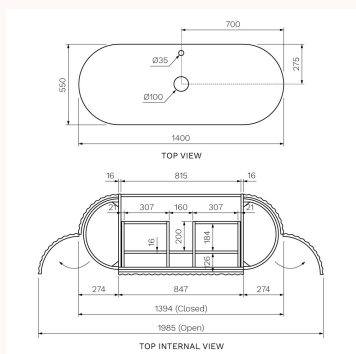

Abbraccio 1400 Wall Cabinet with Legs Matt White with Porcelain Top

ABR-1400LGS-MW-SW, ABR-1400LGS-MW-TW, ABR-1401LGS-MW-SW, ABR-1401LGS-MW-TW

The Abbraccio bathroom furniture collections feature Porcelain bench tops mounted on PARISI's premium [Multi-wood](#) cabinetry. Find the perfect piece to complement your unique style with the choice of size, cabinet colour and porcelain bench top finish, then add the finishing touch with your choice of the perfect basin creating a bespoke one off piece for your home. These beautiful vanities are designed to be complemented by a specific range of basins, which are sold separately. We recommend basins to suit options with [1 Tap Hole](#) or [without Tap Holes](#). Note Matt White vanities are finished in [Polyurethane Paint](#).

Product type	Vanity Cabinets
Brand	PARISI
Collection	Abbraccio
Range	Design
Designers	PARISI Design Team
WxDxH	1400mm x 550mm x 842mm
Colour / Finish	<div style="display: flex; justify-content: space-around; align-items: center;"> <div style="text-align: center;">  <p>Matt White Snow White</p> </div> <div style="text-align: center;">  <p>Matt White Twilight White</p> </div> </div>
Material	Multi-wood Premium Joinery Porcelain
Tap Hole Options	No Tap Hole 1 Tap Hole

Warranty	10 Year Warranty
Availability	Stocked Item
Fixing Types	Floor Mounted
Features:	<ul style="list-style-type: none"> • Porcelain top • Single Drawer Design with European Internal Drawer Compartments • Opening Side Storage Compartments • Multi-wood Premium Joinery • Polyurethane Finish • Finger-pull Handle • High-quality Steel Drawer Sides • Luxury Silent Soft-Function Drawer Mechanism • Basin sold separately to suit options with tap holes or without • Matching Legs for a Floor Standing option
Installation Instructions:	Basin sold separately. Suitable for wall plumbing installation only.