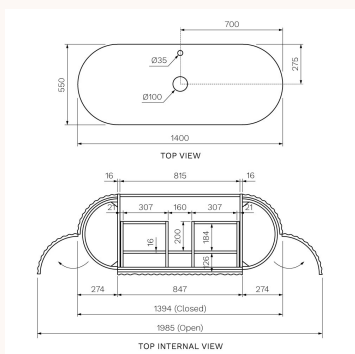

Abbraccio 1400 Wall Cabinet with Legs Black Walnut with Porcelain Top

ABR-1400LGS-BW-SW, ABR-1400LGS-BW-TW, ABR-1401LGS-BW-SW, ABR-1401LGS-BW-TW

The Abbraccio bathroom furniture collections feature Porcelain bench tops mounted on PARISI's premium [Multi-wood](#) cabinetry. Find the perfect piece to complement your unique style with the choice of size, cabinet colour and porcelain bench top finish, then add the finishing touch with your choice of the perfect basin creating a bespoke one off piece for your home. These beautiful vanities are designed to be complemented by a specific range of basins, which are sold separately. We recommend basins to suit options with [1 Tap Hole](#) or [without Tap Holes](#). Note Black Walnut vanities are finished in [Natural Veneer](#).

Product type	Vanity Cabinets
Brand	PARISI
Collection	Abbraccio
Range	Design
Designers	PARISI Design Team
WxDxH	1400mm x 550mm x 842mm
Colour / Finish	<div style="display: flex; justify-content: space-around;"> <div style="text-align: center;">  <p>Black Walnut Snow White</p> </div> <div style="text-align: center;">  <p>Black Walnut Twilight</p> </div> </div>
Internal Colour:	Matching external finish colour
Material	Multi-wood Premium Joinery Natural Solid Veneer Porcelain
Tap Hole Options	No Tap Hole 1 Tap Hole