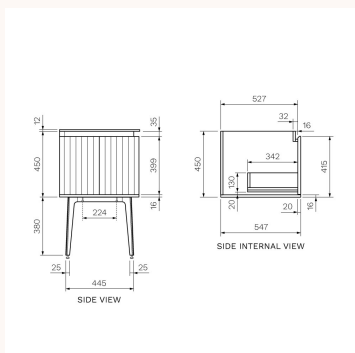

Abbraccio 1400 Wall Cabinet with Legs Black Walnut with Porcelain Top

ABR-1400LGS-BW-SW, ABR-1400LGS-BW-TW, ABR-1401LGS-BW-SW, ABR-1401LGS-BW-TW

The Abbraccio bathroom furniture collections feature Porcelain bench tops mounted on PARISI's premium [Multi-wood](#) cabinetry. Find the perfect piece to complement your unique style with the choice of size, cabinet colour and porcelain bench top finish, then add the finishing touch with your choice of the perfect basin creating a bespoke one off piece for your home. These beautiful vanities are designed to be complemented by a specific range of basins, which are sold separately. We recommend basins to suit options with [1 Tap Hole](#) or [without Tap Holes](#). Note Black Walnut vanities are finished in [Natural Veneer](#).

Product type	Vanity Cabinets
Brand	PARISI
Collection	Abbraccio
Range	Design
Designers	PARISI Design Team
WxDxH	1400mm x 550mm x 842mm
Colour / Finish	<div style="display: flex; justify-content: space-around;"> <div style="text-align: center;">  <p>Black Walnut Snow White</p> </div> <div style="text-align: center;">  <p>Black Walnut Twilight</p> </div> </div>
Internal Colour:	Matching external finish colour
Material	Multi-wood Premium Joinery Natural Solid Veneer Porcelain
Tap Hole Options	No Tap Hole 1 Tap Hole