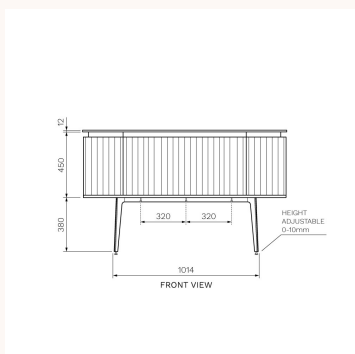

Abbraccio 1400 Wall Cabinet with Legs Black Walnut with Porcelain Top

ABR-1400LGS-BW-SW, ABR-1400LGS-BW-TW, ABR-1401LGS-BW-SW, ABR-1401LGS-BW-TW

The Abbraccio bathroom furniture collections feature Porcelain bench tops mounted on PARISI's premium [Multi-wood](#) cabinetry. Find the perfect piece to complement your unique style with the choice of size, cabinet colour and porcelain bench top finish, then add the finishing touch with your choice of the perfect basin creating a bespoke one off piece for your home. These beautiful vanities are designed to be complemented by a specific range of basins, which are sold separately. We recommend basins to suit options with [1 Tap Hole](#) or [without Tap Holes](#). Note Black Walnut vanities are finished in [Natural Veneer](#).

Product type	Vanity Cabinets
Brand	PARISI
Collection	Abbraccio
Range	Design
Designers	PARISI Design Team
WxDxH	1400mm x 550mm x 842mm
Colour / Finish	<div style="display: flex; justify-content: space-around;"> <div style="text-align: center;">  <p>Black Walnut Snow White</p> </div> <div style="text-align: center;">  <p>Black Walnut Twilight</p> </div> </div>
Internal Colour:	Matching external finish colour
Material	Multi-wood Premium Joinery Natural Solid Veneer Porcelain
Tap Hole Options	No Tap Hole 1 Tap Hole