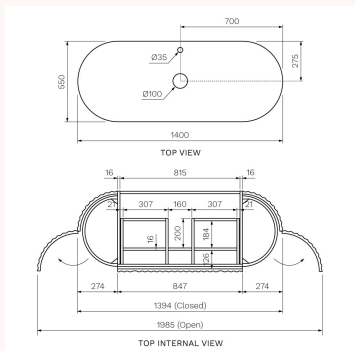

Abbraccio 1400 Wall Cabinet Matt White with Porcelain Top

ABR-1400-MW-SW, ABR-1400-MW-TW, ABR-1401-MW-SW, ABR-1401-MW-TW

The Abbraccio bathroom furniture collections feature Porcelain bench tops mounted on PARISI's premium [Multi-wood](#) cabinetry. Find the perfect piece to complement your unique style with the choice of size, cabinet colour and porcelain bench top finish, then add the finishing touch with your choice of the perfect basin creating a bespoke one off piece for your home. These beautiful vanities are designed to be complemented by a specific range of basins, which are sold separately. We recommend basins to suit options with [1 Tap Hole](#) or [without Tap Holes](#). Note Matt White vanities are finished in [Polyurethane Paint](#).

Designers

PARISI Design Team

WxDxH

1400mm x 550mm x 462mm

Colour / Finish

 Matt White | Snow White

 Matt White | Twilight White

Internal Colour: