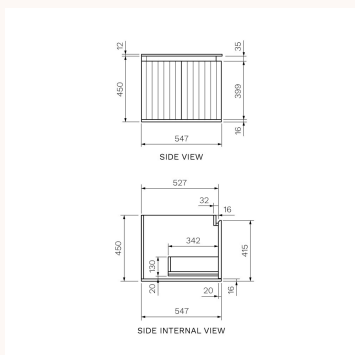

Abbraccio 1400 Wall Cabinet Matt White with Porcelain Top

ABR-1400-MW-SW, ABR-1400-MW-TW, ABR-1401-MW-SW, ABR-1401-MW-TW

The Abbraccio bathroom furniture collections feature Porcelain bench tops mounted on PARISI's premium [Multi-wood](#) cabinetry. Find the perfect piece to complement your unique style with the choice of size, cabinet colour and porcelain bench top finish, then add the finishing touch with your choice of the perfect basin creating a bespoke one off piece for your home. These beautiful vanities are designed to be complemented by a specific range of basins, which are sold separately. We recommend basins to suit options with [1 Tap Hole](#) or [without Tap Holes](#). Note Matt White vanities are finished in [Polyurethane Paint](#).

Designers

PARISI Design Team

WxDxH

1400mm x 550mm x 462mm

Colour / Finish

 Matt White | Snow White

 Matt White | Twilight White

Internal Colour: