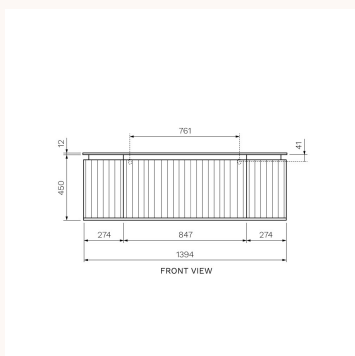

Abbraccio 1400 Wall Cabinet Matt White with Porcelain Top

ABR-1400-MW-SW, ABR-1400-MW-TW, ABR-1401-MW-SW, ABR-1401-MW-TW

The Abbraccio bathroom furniture collections feature Porcelain bench tops mounted on PARISI's premium [Multi-wood](#) cabinetry. Find the perfect piece to complement your unique style with the choice of size, cabinet colour and porcelain bench top finish, then add the finishing touch with your choice of the perfect basin creating a bespoke one off piece for your home. These beautiful vanities are designed to be complemented by a specific range of basins, which are sold separately. We recommend basins to suit options with [1 Tap Hole](#) or [without Tap Holes](#). Note Matt White vanities are finished in [Polyurethane Paint](#).

Designers

PARISI Design Team

WxDxH

1400mm x 550mm x 462mm

Colour / Finish

 Matt White | Snow White

 Matt White | Twilight White

Internal Colour: