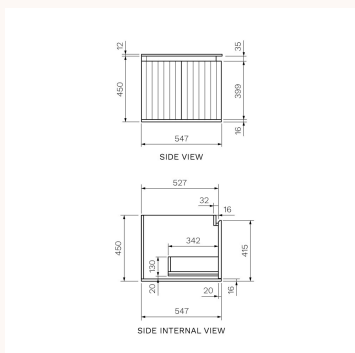

## Abbraccio 1400 Wall Cabinet Black Walnut with Porcelain Top

ABR-1400-BW-SW, ABR-1400-BW-TW, ABR-1401-BW-SW, ABR-1401-BW-TW

The Abbraccio bathroom furniture collections feature Porcelain bench tops mounted on PARISI's premium [Multi-wood](#) cabinetry. Find the perfect piece to complement your unique style with the choice of size, cabinet colour and porcelain bench top finish, then add the finishing touch with your choice of the perfect basin creating a bespoke one off piece for your home. These beautiful vanities are designed to be complemented by a specific range of basins, which are sold separately. We recommend basins to suit options with [1 Tap Hole](#) or [without Tap Holes](#). Note Black Walnut vanities are finished in [Natural Veneer](#).

<b>Product type</b>	Vanity Cabinets
<b>Brand</b>	PARISI
<b>Collection</b>	Abbraccio
<b>Range</b>	Design
<b>Designers</b>	PARISI Design Team
<b>WxDxH</b>	1400mm x 550mm x 462mm
<b>Colour / Finish</b>	<div style="display: flex; justify-content: space-around;"> <div style="text-align: center;">  <p>Black Walnut   Snow White</p> </div> <div style="text-align: center;">  <p>Black Walnut   Twilight</p> </div> </div>
<b>Internal Colour:</b>	Matching external finish colour
<b>Material</b>	Multi-wood Premium Joinery   Natural Solid Veneer   Porcelain
<b>Tap Hole Options</b>	No Tap Hole   1 Tap Hole