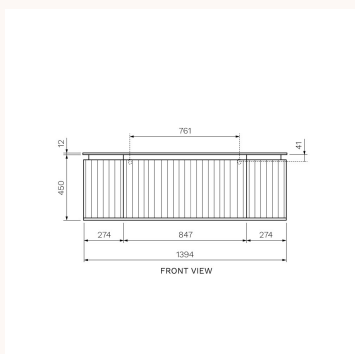

## Abbraccio 1400 Wall Cabinet Black Walnut with Porcelain Top

ABR-1400-BW-SW, ABR-1400-BW-TW, ABR-1401-BW-SW, ABR-1401-BW-TW

The Abbraccio bathroom furniture collections feature Porcelain bench tops mounted on PARISI's premium [Multi-wood](#) cabinetry. Find the perfect piece to complement your unique style with the choice of size, cabinet colour and porcelain bench top finish, then add the finishing touch with your choice of the perfect basin creating a bespoke one off piece for your home. These beautiful vanities are designed to be complemented by a specific range of basins, which are sold separately. We recommend basins to suit options with [1 Tap Hole](#) or [without Tap Holes](#). Note Black Walnut vanities are finished in [Natural Veneer](#).

<b>Product type</b>	Vanity Cabinets
<b>Brand</b>	PARISI
<b>Collection</b>	Abbraccio
<b>Range</b>	Design
<b>Designers</b>	PARISI Design Team
<b>WxDxH</b>	1400mm x 550mm x 462mm
<b>Colour / Finish</b>	<div style="display: flex; justify-content: space-around;"> <div style="text-align: center;">  <p>Black Walnut   Snow White</p> </div> <div style="text-align: center;">  <p>Black Walnut   Twilight</p> </div> </div>
<b>Internal Colour:</b>	Matching external finish colour
<b>Material</b>	Multi-wood Premium Joinery   Natural Solid Veneer   Porcelain
<b>Tap Hole Options</b>	No Tap Hole   1 Tap Hole