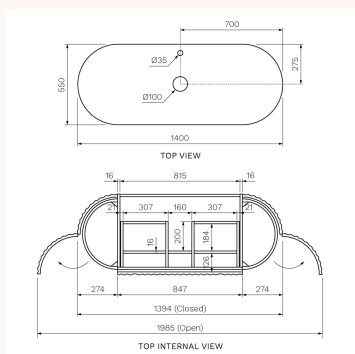

## Abbraccio 1400 Wall Cabinet Black Walnut with Porcelain Top

ABR-1400-BW-SW, ABR-1400-BW-TW, ABR-1401-BW-SW, ABR-1401-BW-TW

The Abbraccio bathroom furniture collections feature Porcelain bench tops mounted on PARISI's premium [Multi-wood](#) cabinetry. Find the perfect piece to complement your unique style with the choice of size, cabinet colour and porcelain bench top finish, then add the finishing touch with your choice of the perfect basin creating a bespoke one off piece for your home. These beautiful vanities are designed to be complemented by a specific range of basins, which are sold separately. We recommend basins to suit options with [1 Tap Hole](#) or [without Tap Holes](#). Note Black Walnut vanities are finished in [Natural Veneer](#).

<b>Product type</b>	Vanity Cabinets
<b>Brand</b>	PARISI
<b>Collection</b>	Abbraccio
<b>Range</b>	Design
<b>Designers</b>	PARISI Design Team
<b>WxDxH</b>	1400mm x 550mm x 462mm
<b>Colour / Finish</b>	<div style="display: flex; justify-content: space-around;"> <div style="text-align: center;">  <p>Black Walnut   Snow White</p> </div> <div style="text-align: center;">  <p>Black Walnut   Twilight</p> </div> </div>
<b>Internal Colour:</b>	Matching external finish colour
<b>Material</b>	Multi-wood Premium Joinery   Natural Solid Veneer   Porcelain
<b>Tap Hole Options</b>	No Tap Hole   1 Tap Hole