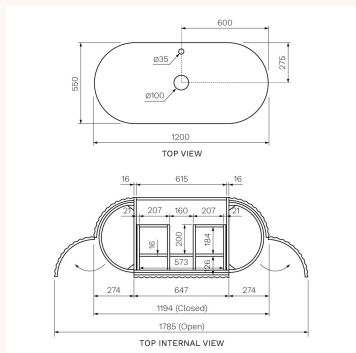

Abbraccio 1200 Wall Cabinet with Legs Matt White with Porcelain Top

ABR-1200LGS-MW-SW, ABR-1200LGS-MW-TW, ABR-1201LGS-MW-SW, ABR-1201LGS-MW-TW

The Abbraccio bathroom furniture collections feature Porcelain bench tops mounted on PARISI's premium [Multi-wood](#) cabinetry. Find the perfect piece to complement your unique style with the choice of size, cabinet colour and porcelain bench top finish, then add the finishing touch with your choice of the perfect basin creating a bespoke one off piece for your home. These beautiful vanities are designed to be complemented by a specific range of basins, which are sold separately. We recommend basins to suit options with [1 Tap Hole](#) or [without Tap Holes](#). Note Matt White vanities are finished in [Polyurethane Paint](#).

Designers

PARISI Design Team

WxDxH

1200mm x 550mm x 842mm

Colour / Finish

 Matt White | Snow White

 Matt White | Twilight White

Material