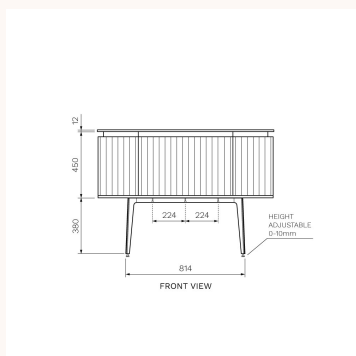

Warranty

10 Year Warranty

Availability

Stocked Item

Fixing Types

Floor Mounted

Features:

- Porcelain top
- Single Drawer Design with European Internal Drawer Compartments
- Opening Side Storage Compartments
- Multi-wood Premium Joinery
- Polyurethane Finish
- Finger-pull Handle
- High-quality Steel Drawer Sides
- Luxury Silent Soft-Function Drawer Mechanism
- Basin sold separately to suit options with tap holes or without
- Matching Legs for a Floor Standing option

Installation Instructions:

Basin sold separately. Suitable for wall plumbing installation only.