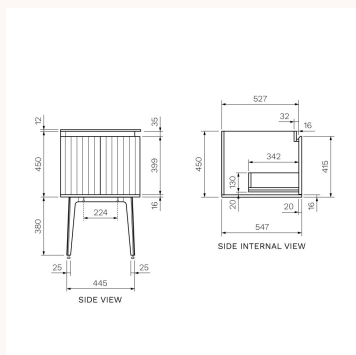

Abbraccio 1200 Wall Cabinet with Legs Matt White with Porcelain Top

ABR-1200LGS-MW-SW, ABR-1200LGS-MW-TW, ABR-1201LGS-MW-SW, ABR-1201LGS-MW-TW

The Abbraccio bathroom furniture collections feature Porcelain bench tops mounted on PARISI's premium [Multi-wood](#) cabinetry. Find the perfect piece to complement your unique style with the choice of size, cabinet colour and porcelain bench top finish, then add the finishing touch with your choice of the perfect basin creating a bespoke one off piece for your home. These beautiful vanities are designed to be complemented by a specific range of basins, which are sold separately. We recommend basins to suit options with [1 Tap Hole](#) or [without Tap Holes](#). Note Matt White vanities are finished in [Polyurethane Paint](#).

Product type

Vanity Cabinets

Brand

PARISI

Collection

Abbraccio

Range

Design

Designers

PARISI Design Team

WxDxH

1200mm x 550mm x 842mm

Colour / Finish

Matt White | Snow White

Matt White | Twilight White

Material

Multi-wood Premium Joinery | Porcelain

Tap Hole Options

No Tap Hole | 1 Tap Hole

Warranty

10 Year Warranty

Availability

Stocked Item

Fixing Types

Floor Mounted

Features:

- Porcelain top
- Single Drawer Design with European Internal Drawer Compartments
- Opening Side Storage Compartments
- Multi-wood Premium Joinery
- Polyurethane Finish
- Finger-pull Handle
- High-quality Steel Drawer Sides
- Luxury Silent Soft-Function Drawer Mechanism
- Basin sold separately to suit options with tap holes or without
- Matching Legs for a Floor Standing option

Installation Instructions:

Basin sold separately. Suitable for wall plumbing installation only.

PARISI