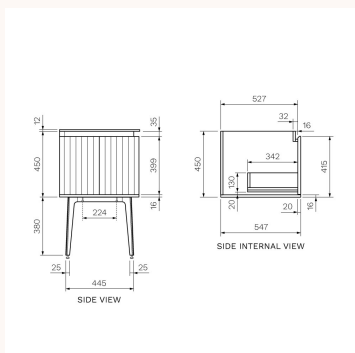

Abbraccio 1200 Wall Cabinet with Legs Black Walnut with Porcelain Top

ABR-1200LGS-BW-SW, ABR-1200LGS-BW-TW, ABR-1201LGS-BW-SW, ABR-1201LGS-BW-TW

The Abbraccio bathroom furniture collections feature Porcelain bench tops mounted on PARISI's premium [Multi-wood](#) cabinetry. Find the perfect piece to complement your unique style with the choice of size, cabinet colour and porcelain bench top finish, then add the finishing touch with your choice of the perfect basin creating a bespoke one off piece for your home. These beautiful vanities are designed to be complemented by a specific range of basins, which are sold separately. We recommend basins to suit options with [1 Tap Hole](#) or [without Tap Holes](#). Note Black Walnut vanities are finished in [Natural Veneer](#).

Product type	Vanity Cabinets
Brand	PARISI
Collection	Abbraccio
Range	Design
Designers	PARISI Design Team
WxDxH	1200mm x 550mm x 842mm
Colour / Finish	<div style="display: flex; justify-content: space-around;"> <div style="text-align: center;">  Black Walnut Snow White </div> <div style="text-align: center;">  Black Walnut Twilight </div> </div>
Internal Colour:	Matching external finish colour
Material	Multi-wood Premium Joinery Natural Solid Veneer Porcelain
Tap Hole Options	No Tap Hole 1 Tap Hole