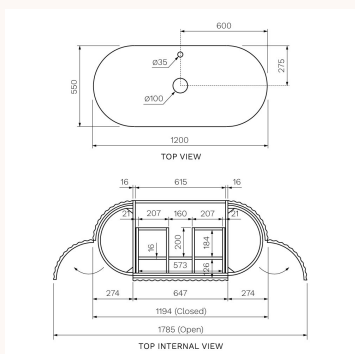

Abbraccio 1200 Wall Cabinet with Legs Black Walnut with Porcelain Top

ABR-1200LGS-BW-SW, ABR-1200LGS-BW-TW, ABR-1201LGS-BW-SW, ABR-1201LGS-BW-TW

The Abbraccio bathroom furniture collections feature Porcelain bench tops mounted on PARISI's premium [Multi-wood](#) cabinetry. Find the perfect piece to complement your unique style with the choice of size, cabinet colour and porcelain bench top finish, then add the finishing touch with your choice of the perfect basin creating a bespoke one off piece for your home. These beautiful vanities are designed to be complemented by a specific range of basins, which are sold separately. We recommend basins to suit options with [1 Tap Hole](#) or [without Tap Holes](#). Note Black Walnut vanities are finished in [Natural Veneer](#).

Product type	Vanity Cabinets
Brand	PARISI
Collection	Abbraccio
Range	Design
Designers	PARISI Design Team
WxDxH	1200mm x 550mm x 842mm
Colour / Finish	<div style="display: flex; justify-content: space-around;"> <div style="text-align: center;">  Black Walnut Snow White </div> <div style="text-align: center;">  Black Walnut Twilight </div> </div>
Internal Colour:	Matching external finish colour
Material	Multi-wood Premium Joinery Natural Solid Veneer Porcelain
Tap Hole Options	No Tap Hole 1 Tap Hole