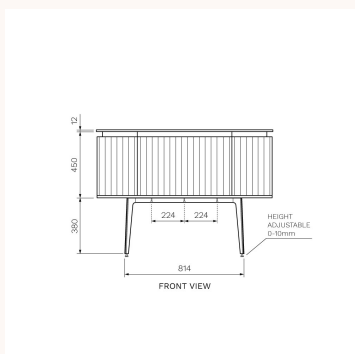

Abbraccio 1200 Wall Cabinet with Legs Black Walnut with Porcelain Top

ABR-1200LGS-BW-SW, ABR-1200LGS-BW-TW, ABR-1201LGS-BW-SW, ABR-1201LGS-BW-TW

The Abbraccio bathroom furniture collections feature Porcelain bench tops mounted on PARISI's premium [Multi-wood](#) cabinetry. Find the perfect piece to complement your unique style with the choice of size, cabinet colour and porcelain bench top finish, then add the finishing touch with your choice of the perfect basin creating a bespoke one off piece for your home. These beautiful vanities are designed to be complemented by a specific range of basins, which are sold separately. We recommend basins to suit options with [1 Tap Hole](#) or [without Tap Holes](#). Note Black Walnut vanities are finished in [Natural Veneer](#).

Product type	Vanity Cabinets
Brand	PARISI
Collection	Abbraccio
Range	Design
Designers	PARISI Design Team
WxDxH	1200mm x 550mm x 842mm
Colour / Finish	<div style="display: flex; justify-content: space-around;"> <div style="text-align: center;">  Black Walnut Snow White </div> <div style="text-align: center;">  Black Walnut Twilight </div> </div>
Internal Colour:	Matching external finish colour
Material	Multi-wood Premium Joinery Natural Solid Veneer Porcelain
Tap Hole Options	No Tap Hole 1 Tap Hole