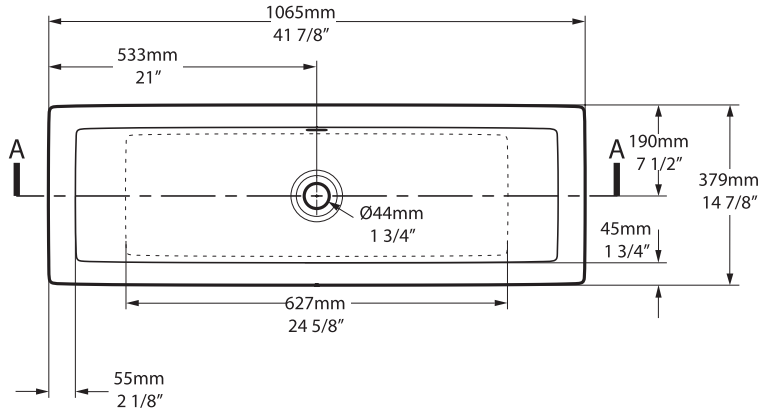

Rossendale 107 DU-ROS-107-IO

Top view