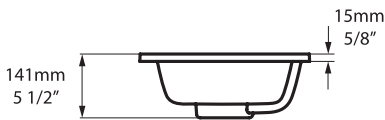

Rossendale 107 DU-ROS-107-IO

Top view

Can be undermounted or dropped in
Kann als Aufsatzbecken montiert werden oder halb versenkt
Vasque à poser ou à semi-encastrer
Con posibilidad de instalarlo sobre la encimera o semiencastrado
Può essere montato ad appoggio o semi incasso

Drop In Cut Out

987mm x 340mm
38 7/8" x 13 3/8"

UnderMount Cut Out

933mm x 274mm
36 3/4" x 10 3/4"

Front view

Side view

Section AA

Features an internal overflow
Integrierter Überlauf
Dispose d'un trop-plein interne
Incluye el rebosadero integrado
Caratterizzato da un troppopieno interno

BV-2.1_0025

Recommended wastes: K-25-xx

*All measurements subject to +/-5% tolerance

Guaranteed for residential use for 25 years
25 Jahre Garantie bei privater Nutzung
25 ans de garantie pour un usage domestique
Garantía de 25 años para uso doméstico
La sicurezza garantita per uso residenziale per 25 anni

Guaranteed for commercial use for 8 years
8 Jahre Garantie bei gewerblicher Nutzung
8 ans de garantie pour un usage commercial
Garantía de 8 años para uso comercial
La sicurezza garantita per uso commerciale per 8 anni