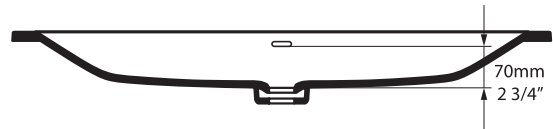

Rossendale 107 DU-ROS-107-IO

Top view

Can be undermounted or dropped in
Kann als Aufsatzbecken montiert werden oder halb versenkt
Vasque à poser ou à semi-encastrer
Con posibilidad de instalarlo sobre la encimera o semiencastrado
Può essere montato ad appoggio o semi incasso

Drop In Cut Out

987mm x 340mm
38 7/8" x 13 3/8"

UnderMount Cut Out

933mm x 274mm
36 3/4" x 10 3/4"

Front view

Side view

Section AA

Features an internal overflow
Integrierter Überlauf
Dispose d'un trop-plein interne
Incluye el rebosadero integrado
Caratterizzato da un troppopieno interno

BV-2.1_0025

Recommended wastes: K-25-xx

*All measurements subject to +/-5% tolerance

Guaranteed for residential use for 25 years
25 Jahre Garantie bei privater Nutzung
25 ans de garantie pour un usage domestique
Garantía de 25 años para uso doméstico
La sicurezza garantita per uso residenziale per 25 anni

Guaranteed for commercial use for 8 years
8 Jahre Garantie bei gewerblicher Nutzung
8 ans de garantie pour un usage commercial
Garantía de 8 años para uso comercial
La sicurezza garantita per uso commerciale per 8 anni