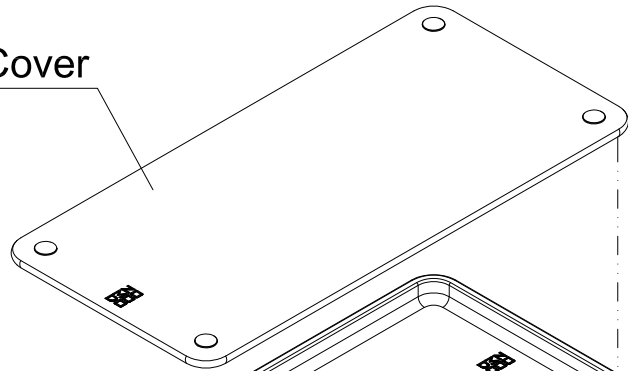

CBF Cover

Bamboo Tray

13

30

R22

420

200

Abey^{AU}