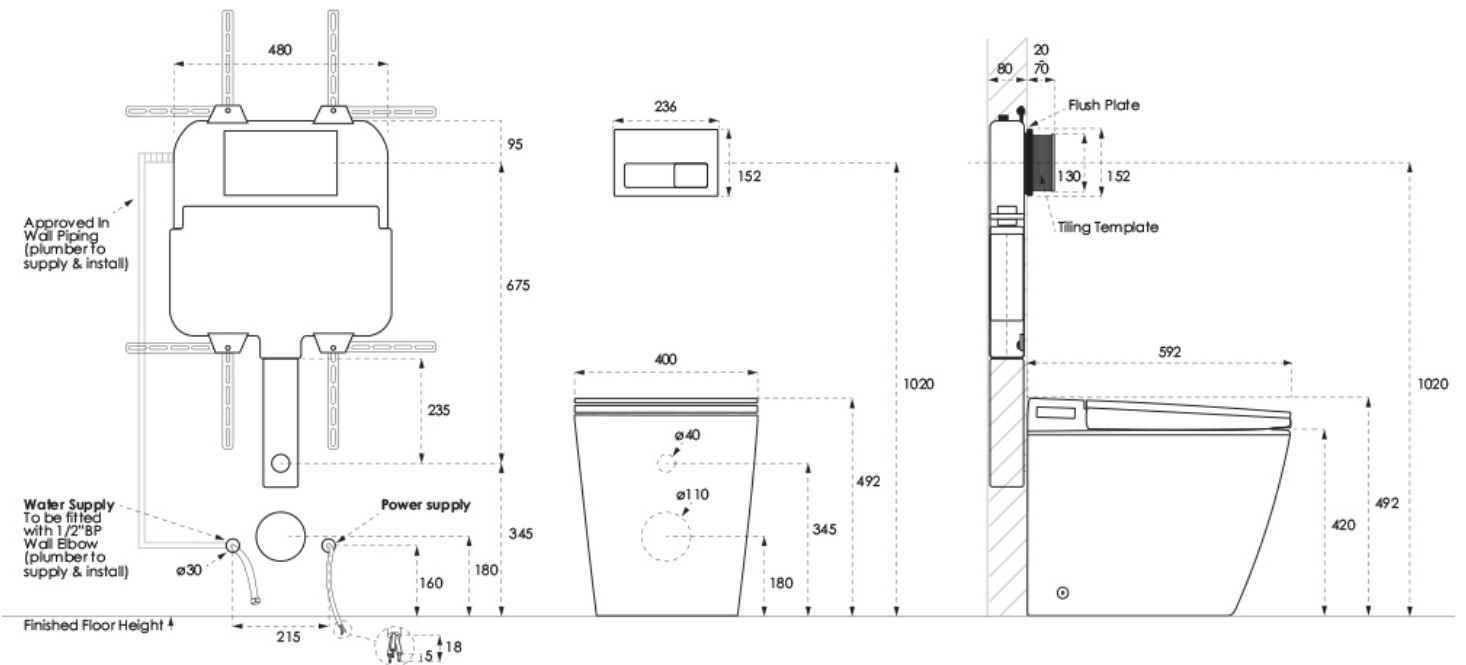

S trap set out - 100 - 120mm  
 P Trap set out - 180mm

## Technical Specification

Note: All dimensions are in millimetres and are subject to normal manufacturing variations. Always use the physical product measurements for cut-outs and rough-ins as the technical details shown may differ from the actual product. Use acetate cured silicone sealant. Do not use epoxy type adhesives. Clean with damp cloth. Do not use abrasive cleaners, liquids or pastes.