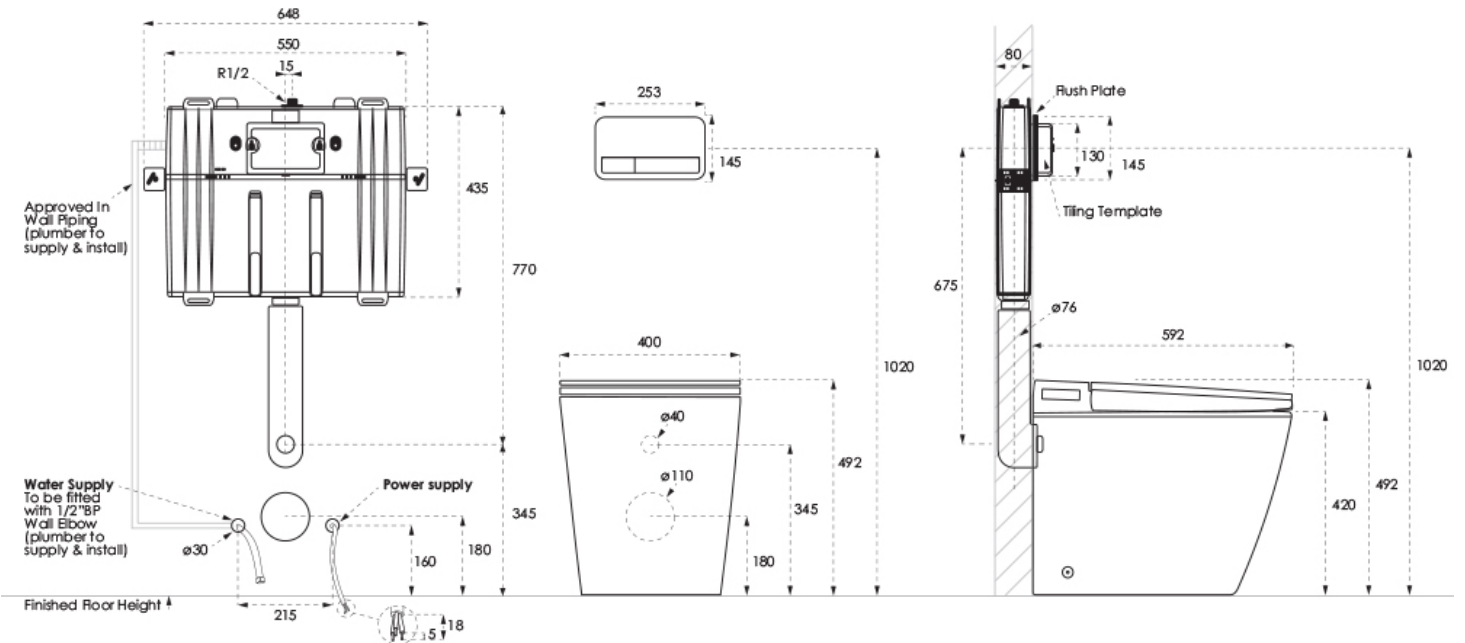

S trap set out - 100 - 120mm  
 P Trap set out - 180mm

**See below for Smart Toilet Water and Electrical rough in requirements**

Additional Features
---------------------

**Required Product**  
 Your Selection of Villeroy & Boch ViConnect E300, E200 or E100 Flush Plate

## Technical Specification

Note: All dimensions are in millimetres and are subject to normal manufacturing variations. Always use the physical product measurements for cut-outs and rough-ins as the technical details shown may differ from the actual product. Use acetic cured silicone sealant. Do not use epoxy type adhesives. Clean with damp cloth. Do not use abrasive cleaners, liquids or pastes.