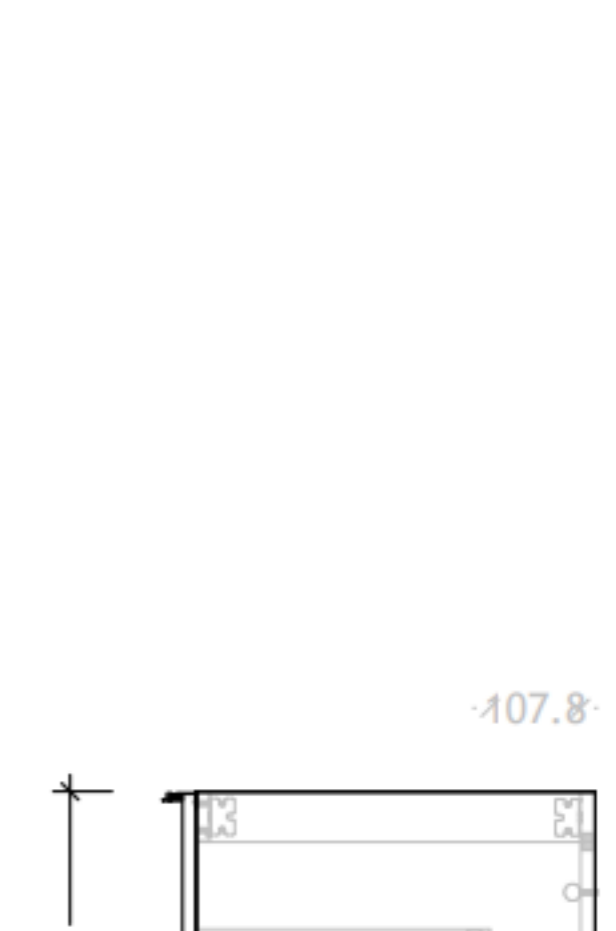

NAME:	ASHFA1200WHD
SIZE:	1200
WK/WH:	WALL HUNG
CONFIGURATION:	DOUBLE BOWL

1200mm Double Bowl