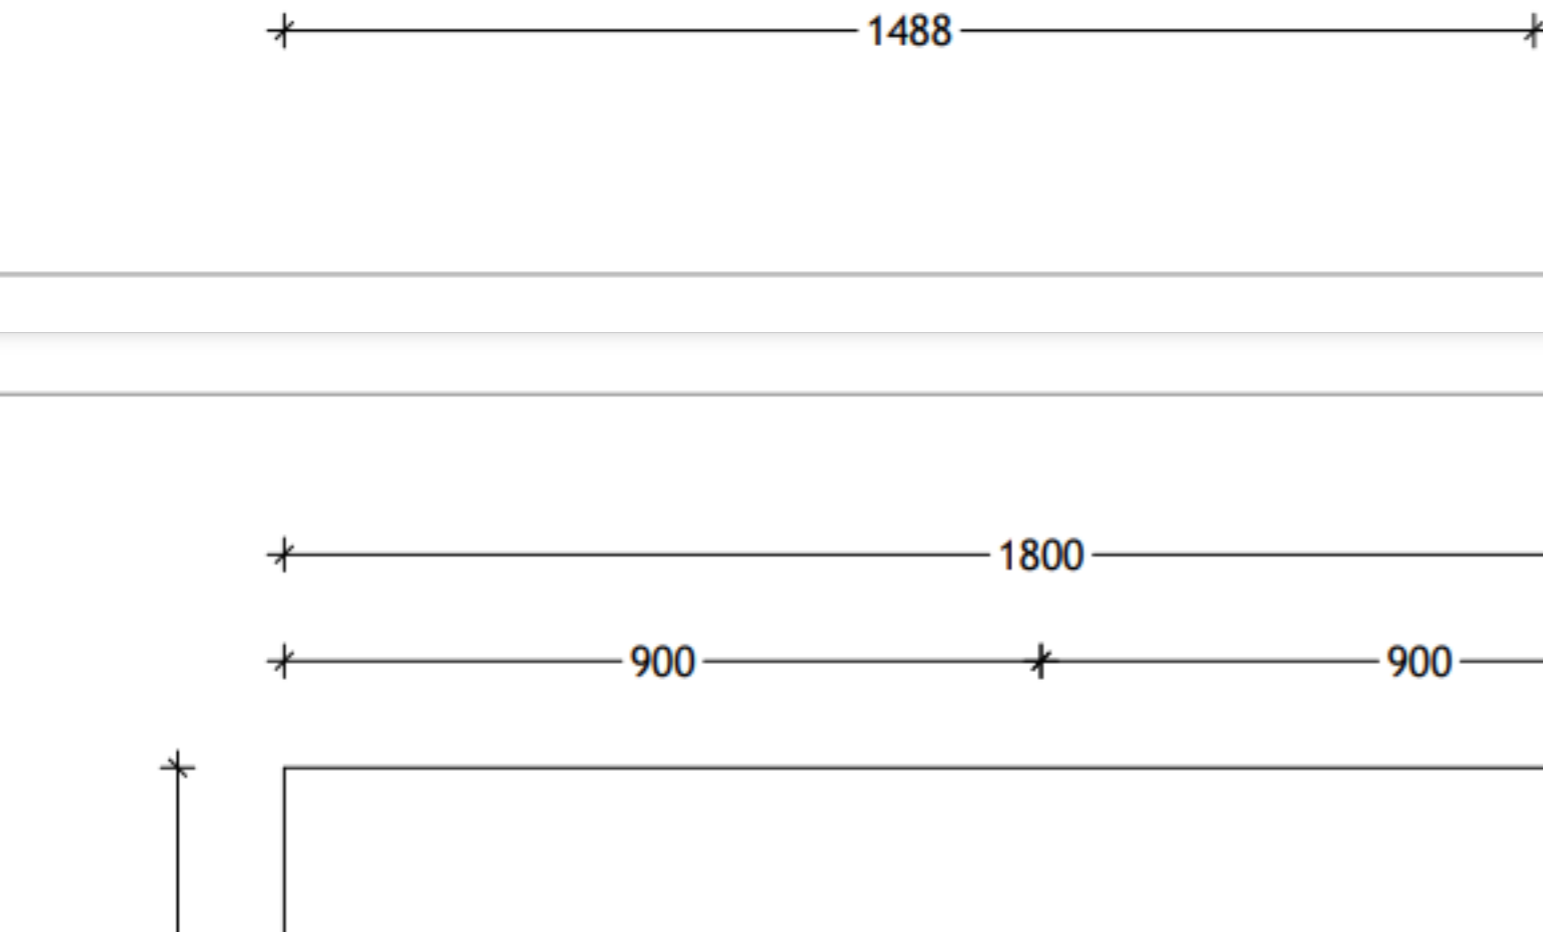

NAME:	ASHFA1500WHD
SIZE:	1500
WK/WH:	WALL HUNG
CONFIGURATION:	DOUBLE BOWL

1500mm Double Bowl