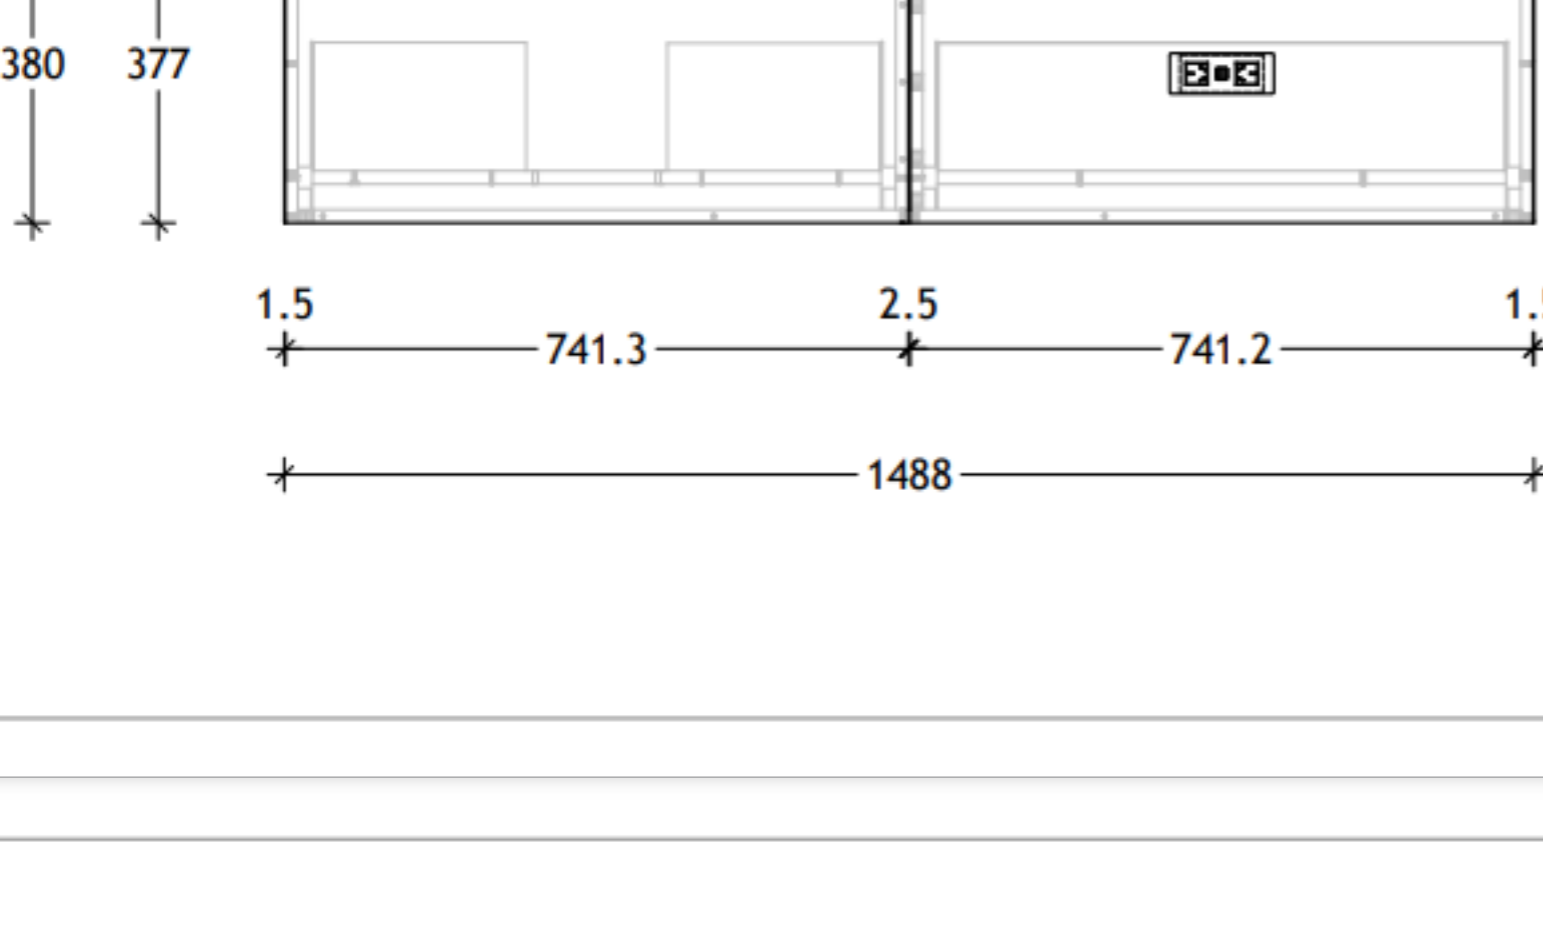

NAME:	ASHFA1500WHD
SIZE:	1500
WK/WH:	WALL HUNG
CONFIGURATION:	LEFT OFFSET BOWL

1500mm Offset Bowl