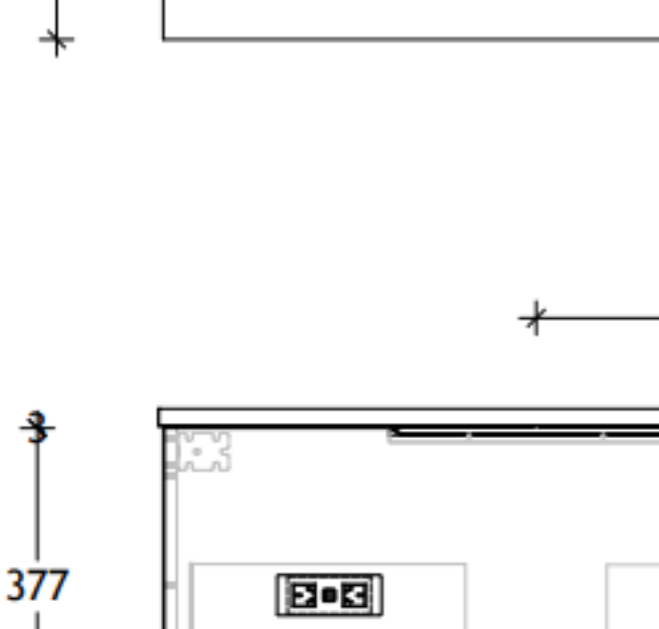

NAME:	ASHFA1200WHC
SIZE:	1200
WK/WH:	WALL HUNG
CONFIGURATION:	CENTRE BOWL

1200mm Centre Bowl