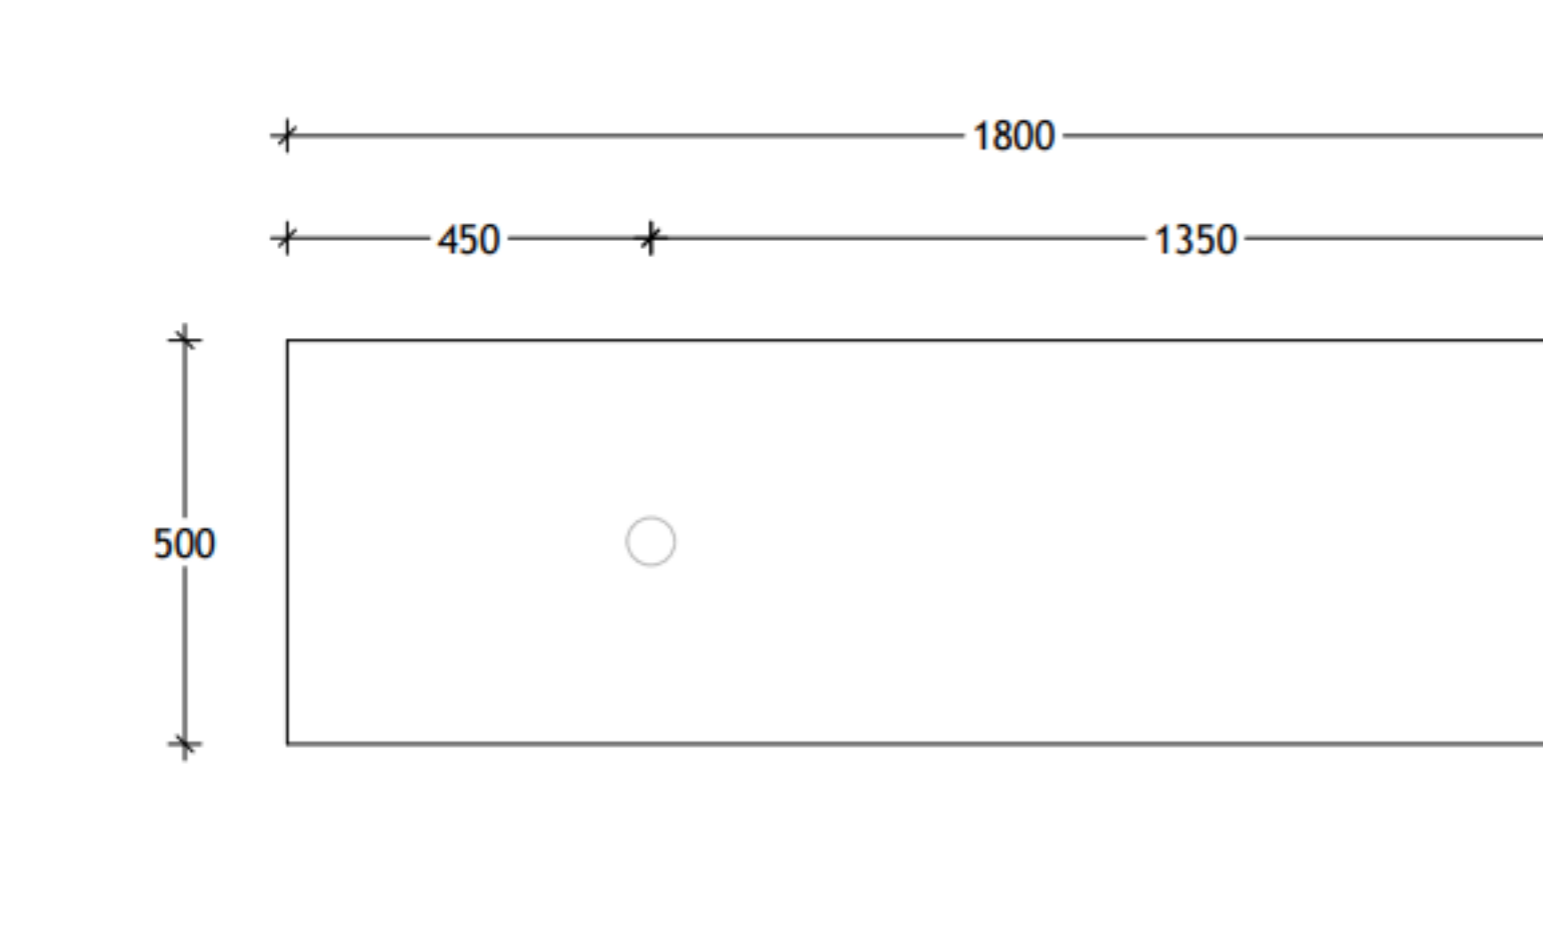

NAME:	ASHFA1800WHC
SIZE:	1800
WK/WH:	WALL HUNG
CONFIGURATION:	CENTRE BOWL

1800mm Centre Bowl