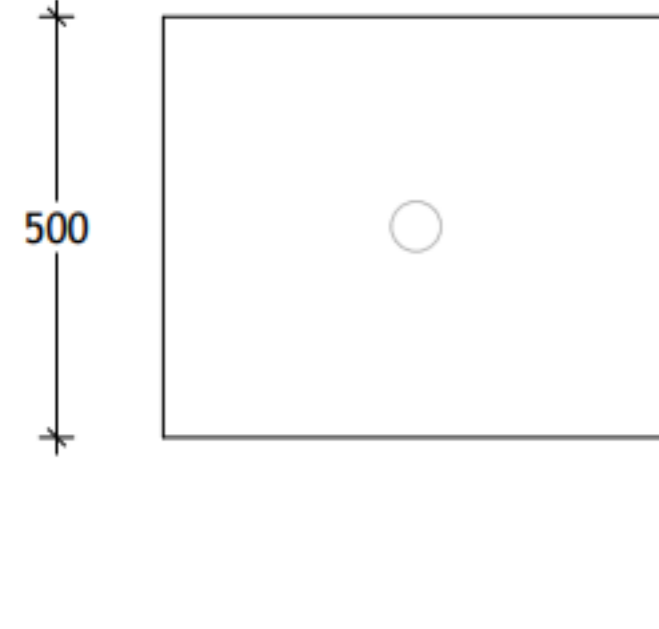

NAME:	ASHFA600WHC
SIZE:	600
WK/WH:	WALL HUNG
CONFIGURATION:	CENTRE BOWL

600mm

NAME:	ASHFA900WHC
SIZE:	900
WK/WH:	WALL HUNG
CONFIGURATION:	CENTRE BOWL

900mm