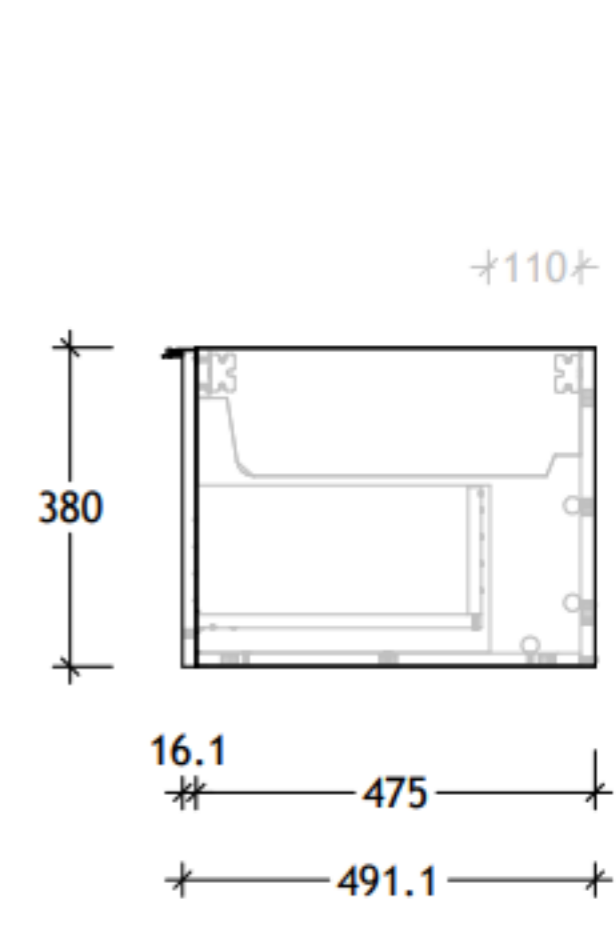

NAME:	ASHFA1500WHC
SIZE:	1500
WK/WH:	WALL HUNG
CONFIGURATION:	CENTRE BOWL

1500mm Centre Bowl