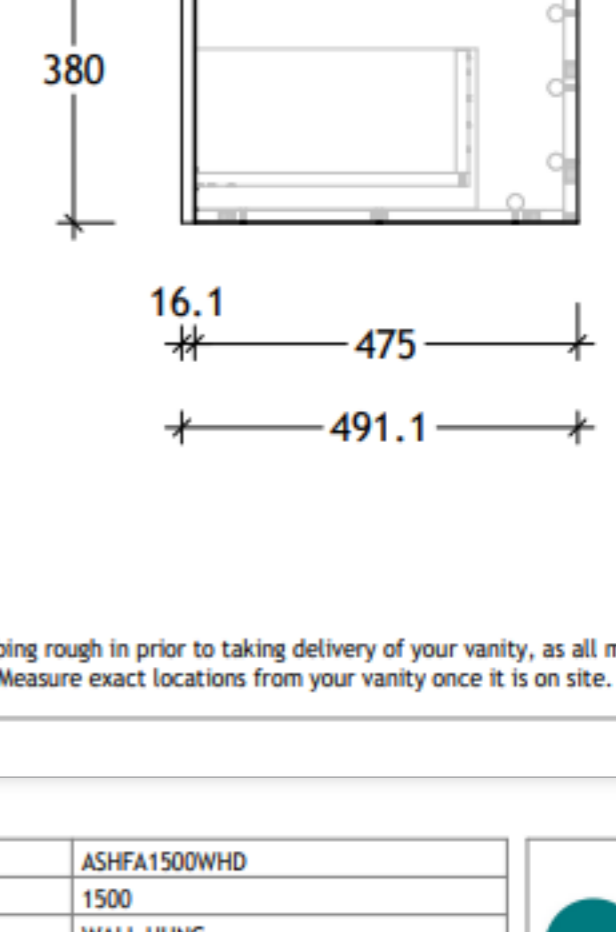

NAME:	ASHFA1500WHD
SIZE:	1500
WK/WH:	WALL HUNG
CONFIGURATION:	LEFT OFFSET BOWL

1500mm Offset Bowl