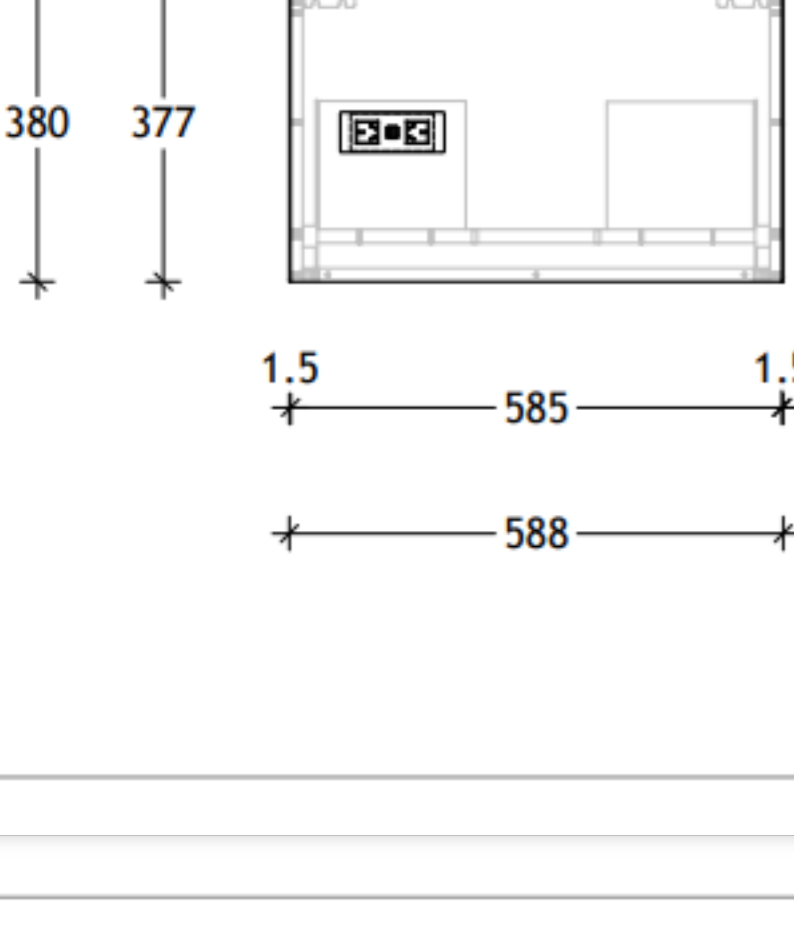

NAME:	ASHFA600WHC
SIZE:	600
WK/WH:	WALL HUNG
CONFIGURATION:	CENTRE BOWL

600mm

NAME:	ASHFA900WHC
SIZE:	900
WK/WH:	WALL HUNG
CONFIGURATION:	CENTRE BOWL

900mm