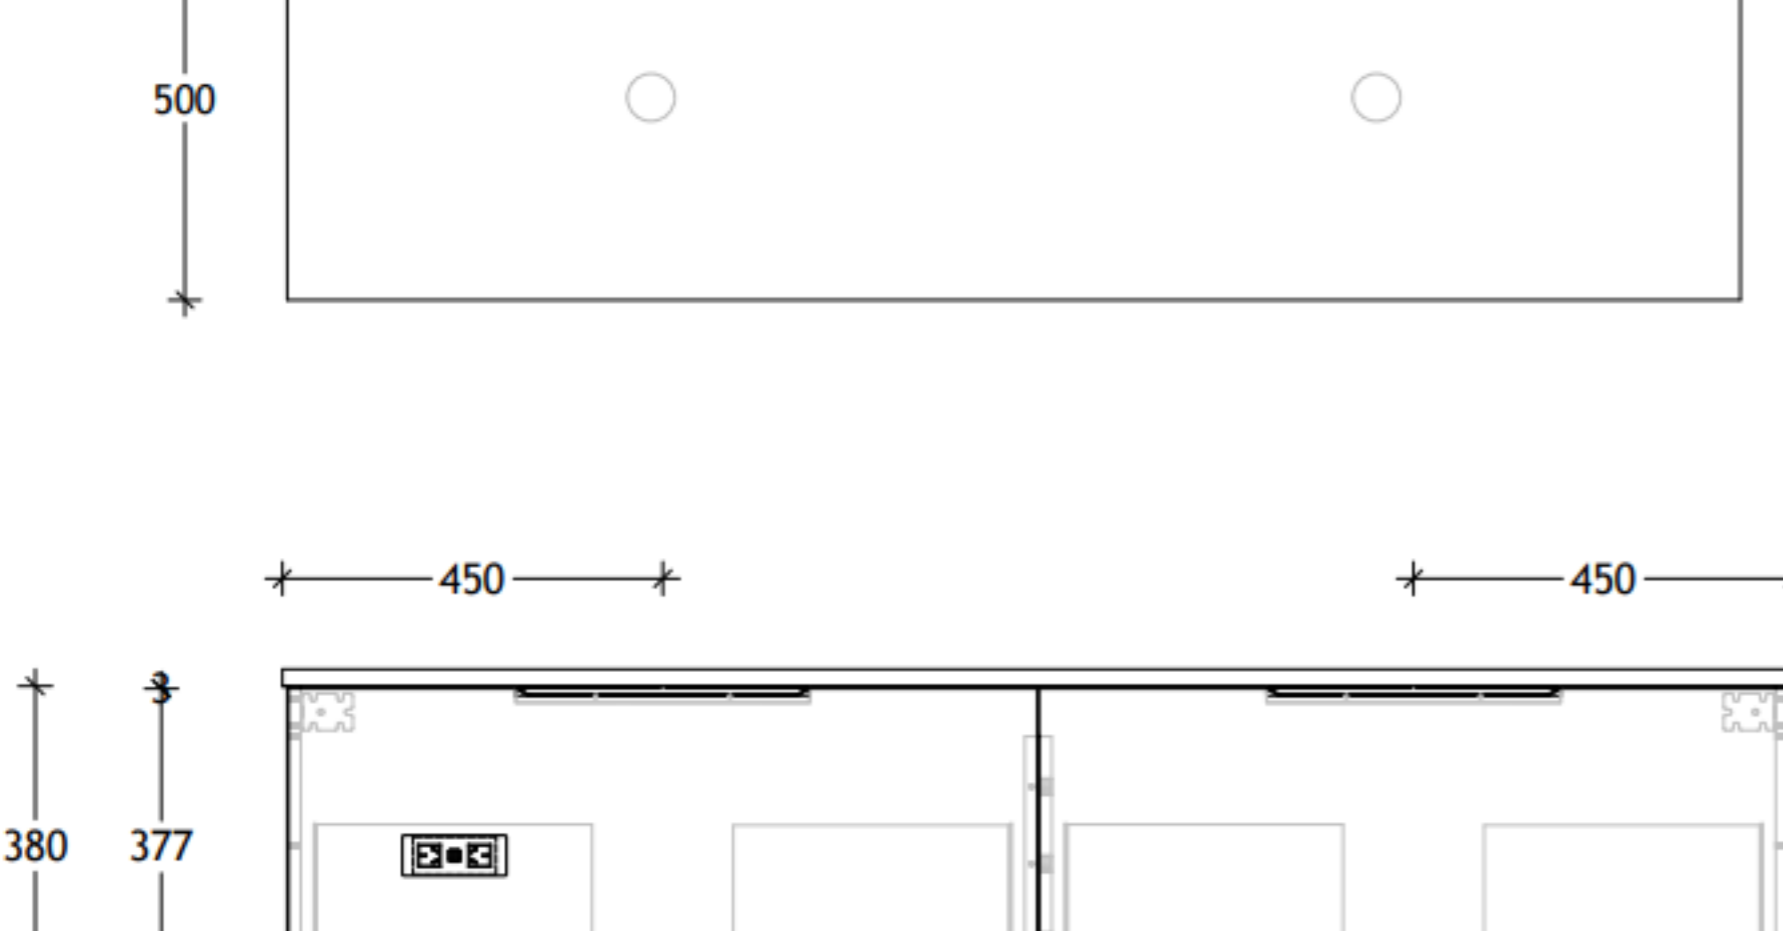

NAME:	ASHFA1800WHD
SIZE:	1800
WK/WH:	WALL HUNG
CONFIGURATION:	LEFT OFFSET BOWL

1800mm Offset Bowl

PLEASE NOTE: Do not perform any plumbing rough in prior to taking delivery of your vanity, as all measurements are nominal and are subject to change. Measure exact locations from your vanity once it is on site.

NAME:	ASHFA1800WHD
SIZE:	1800
WK/WH:	WALL HUNG
CONFIGURATION:	DOUBLE BOWL

1800mm Double Bowl

PLEASE NOTE: Do not perform any plumbing rough in prior to taking delivery of your vanity, as all measurements are nominal and are subject to change. Measure exact locations from your vanity once it is on site.