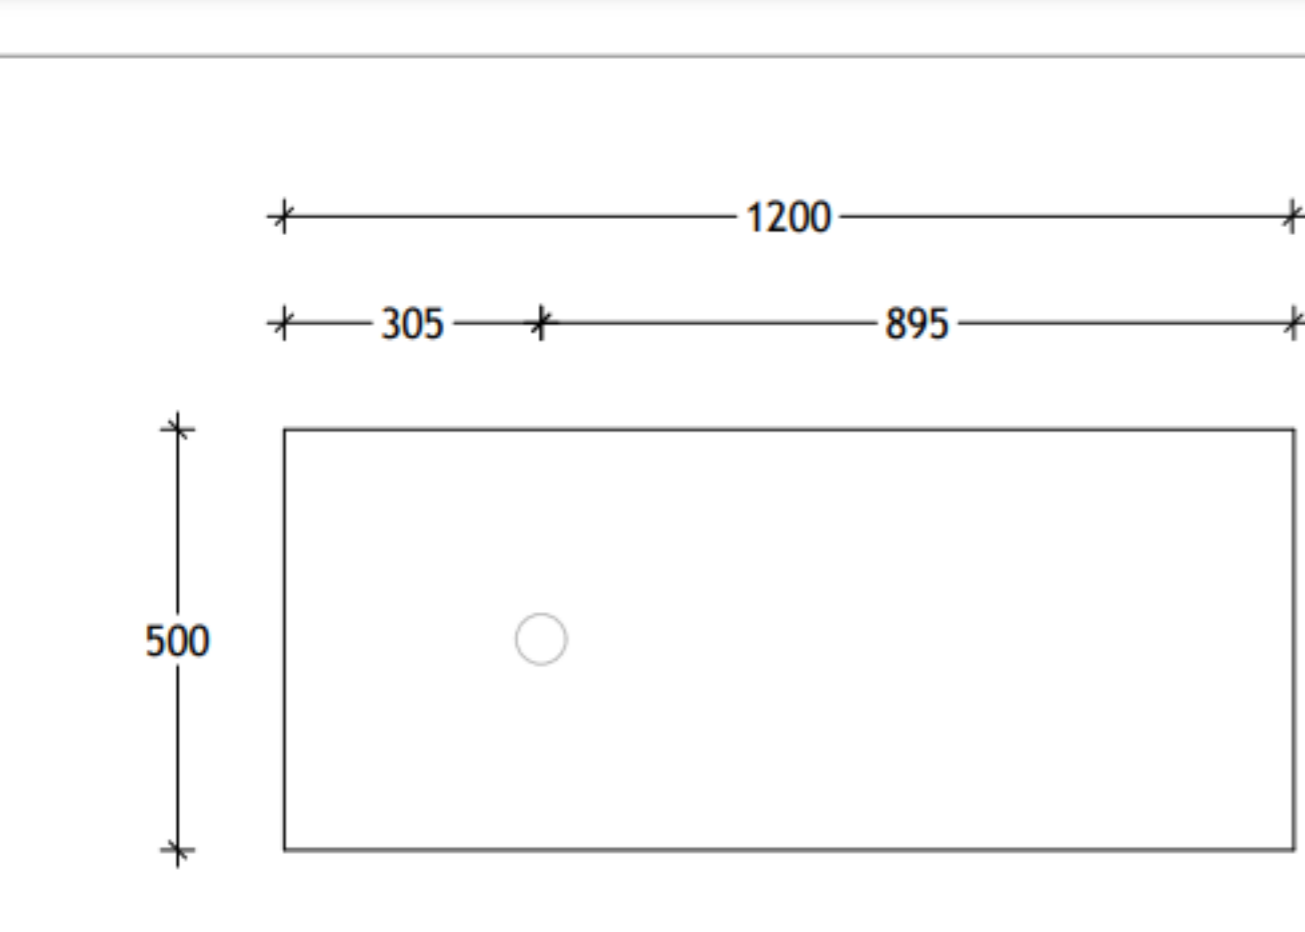

NAME:	ASHFA1200WHD
SIZE:	1200
WK/WH:	WALL HUNG
CONFIGURATION:	LEFT OFFSET BOWL

1200mm Offset Bowl