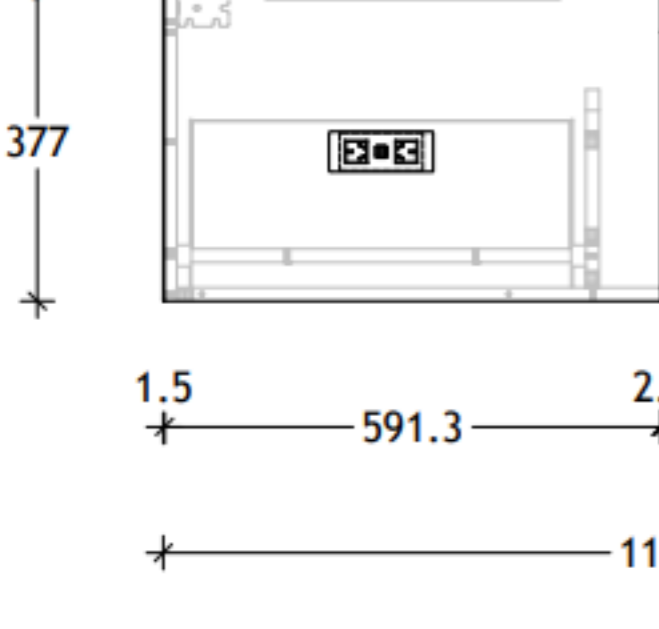

NAME:	ASHFA1200WHD
SIZE:	1200
WK/WH:	WALL HUNG
CONFIGURATION:	LEFT OFFSET BOWL

1200mm Offset Bowl