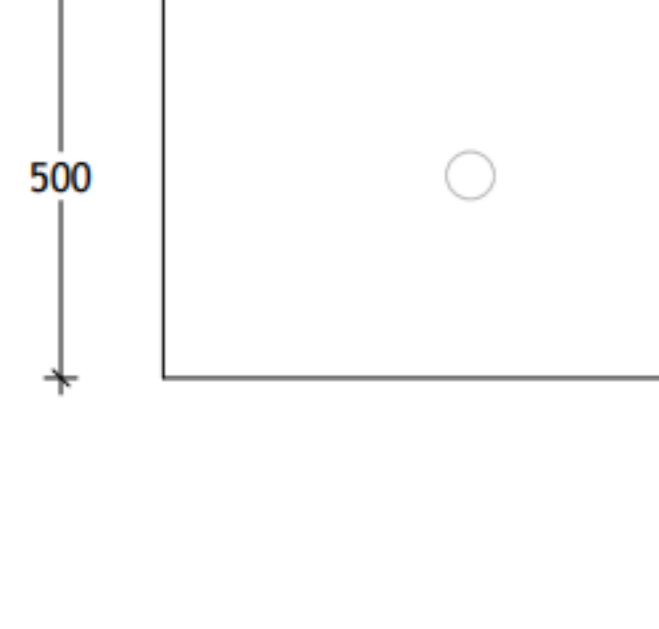

NAME:	ASHFA1500WHD
SIZE:	1500
WK/WH:	WALL HUNG
CONFIGURATION:	LEFT OFFSET BOWL

1500mm Offset Bowl