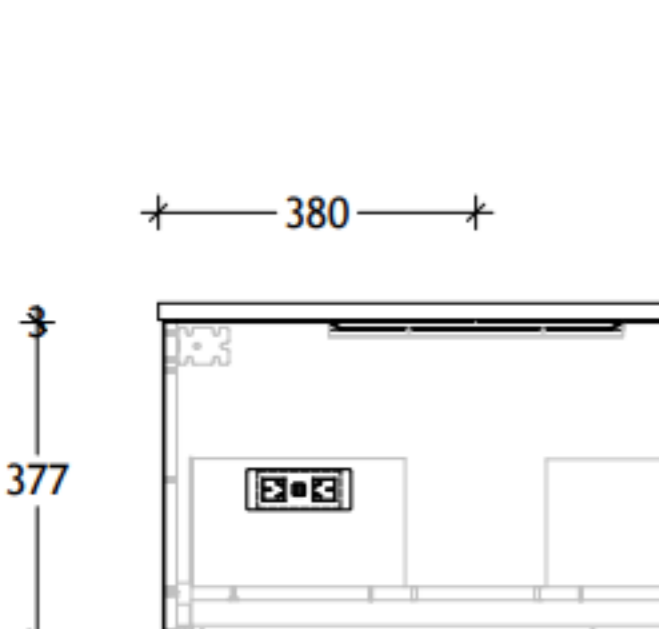

NAME:	ASHFA1500WHD
SIZE:	1500
WK/WH:	WALL HUNG
CONFIGURATION:	DOUBLE BOWL

1500mm Double Bowl