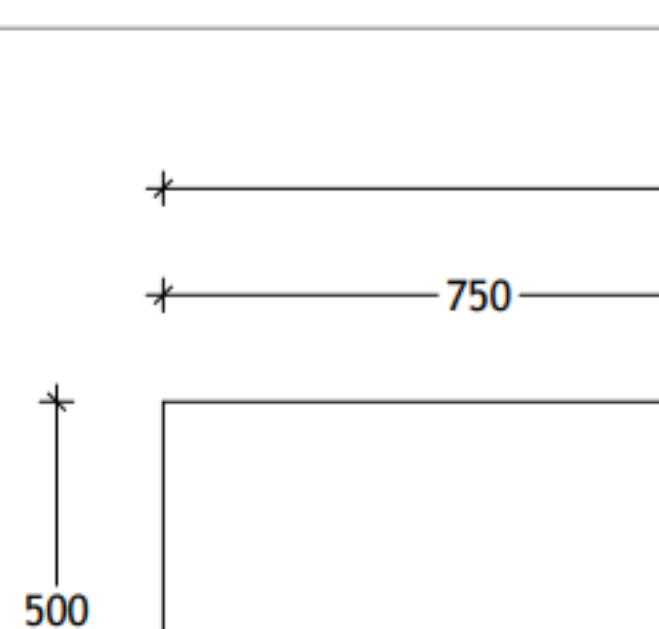

NAME:	ASHFA1500WHC
SIZE:	1500
WK/WH:	WALL HUNG
CONFIGURATION:	CENTRE BOWL

1500mm Centre Bowl