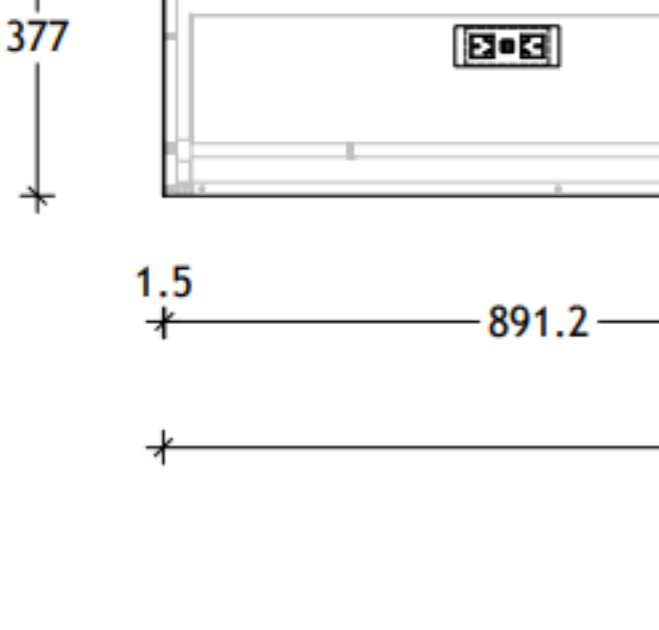

NAME:	ASHFA1800WHC
SIZE:	1800
WK/WH:	WALL HUNG
CONFIGURATION:	CENTRE BOWL

1800mm Centre Bowl