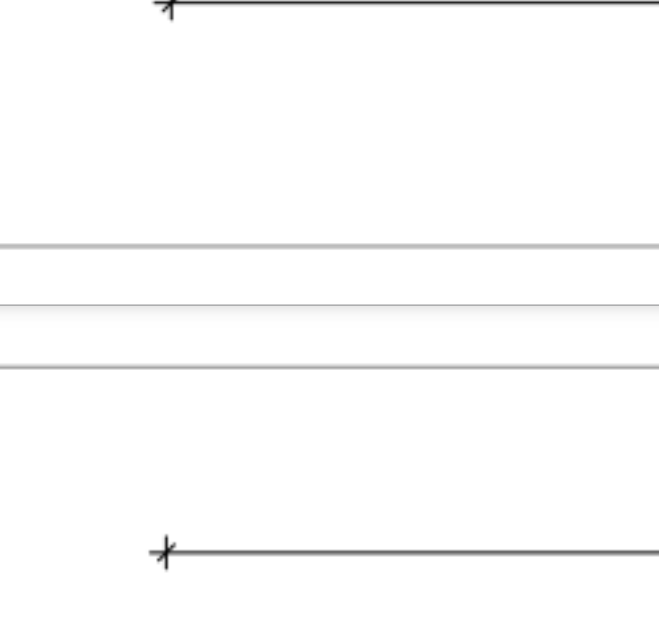

NAME:	ASHFA1800WHD
SIZE:	1800
WK/WH:	WALL HUNG
CONFIGURATION:	LEFT OFFSET BOWL

1800mm Offset Bowl