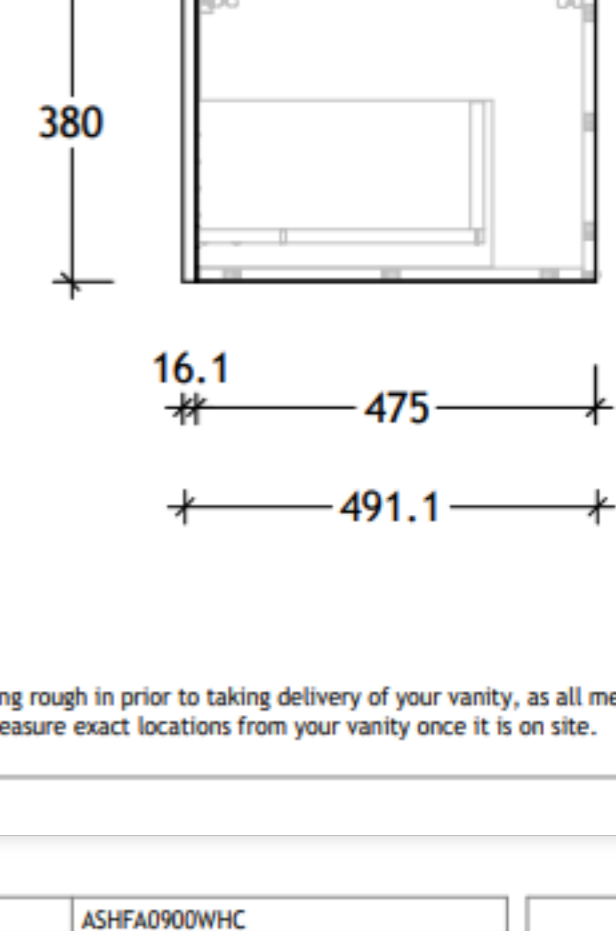

NAME:	ASHFA600WHC
SIZE:	600
WK/WH:	WALL HUNG
CONFIGURATION:	CENTRE BOWL

600mm

NAME:	ASHFA900WHC
SIZE:	900
WK/WH:	WALL HUNG
CONFIGURATION:	CENTRE BOWL

900mm