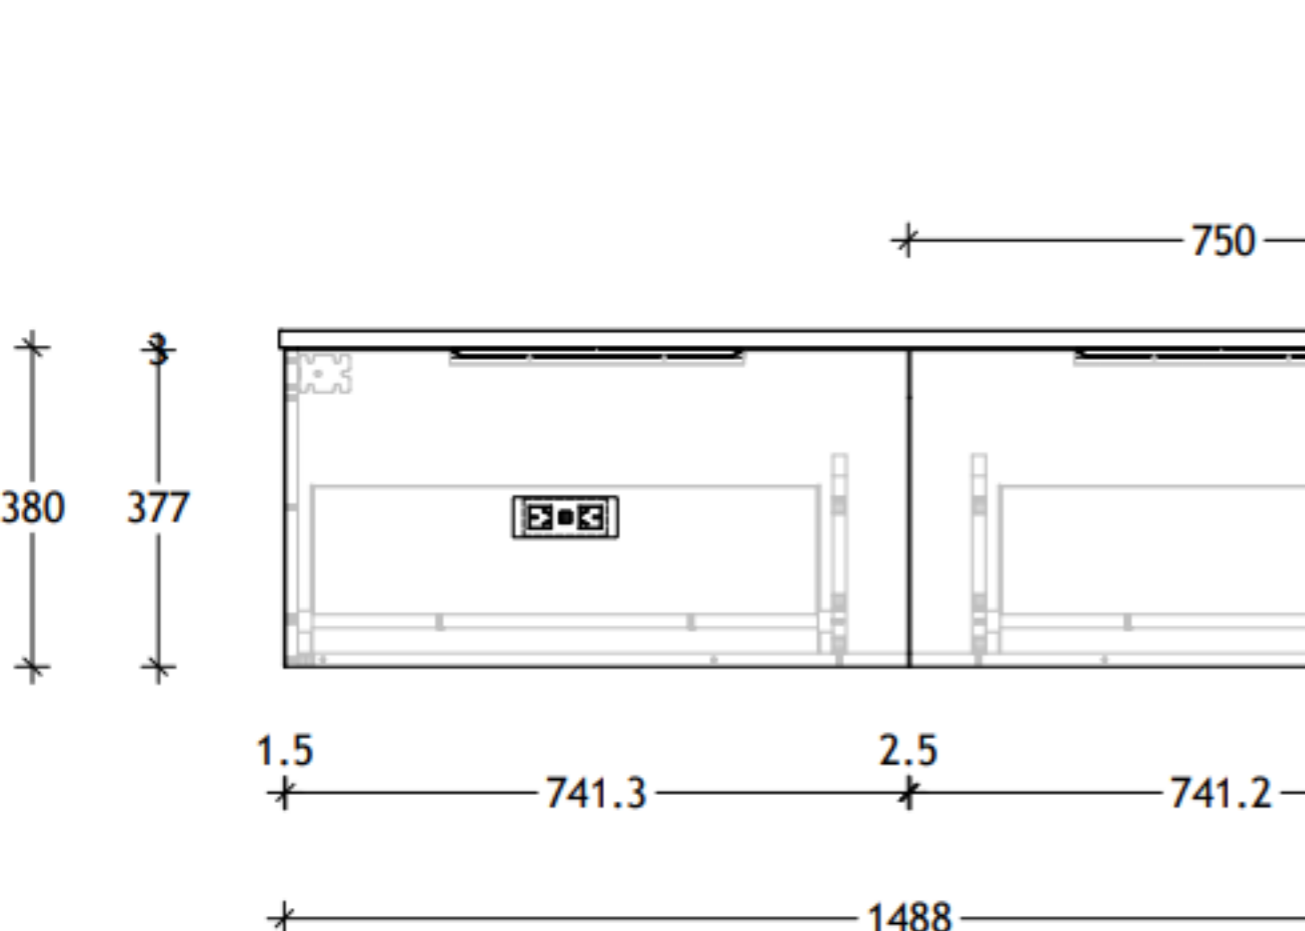

NAME:	ASHFA1500WHC
SIZE:	1500
WK/WH:	WALL HUNG
CONFIGURATION:	CENTRE BOWL

1500mm Centre Bowl