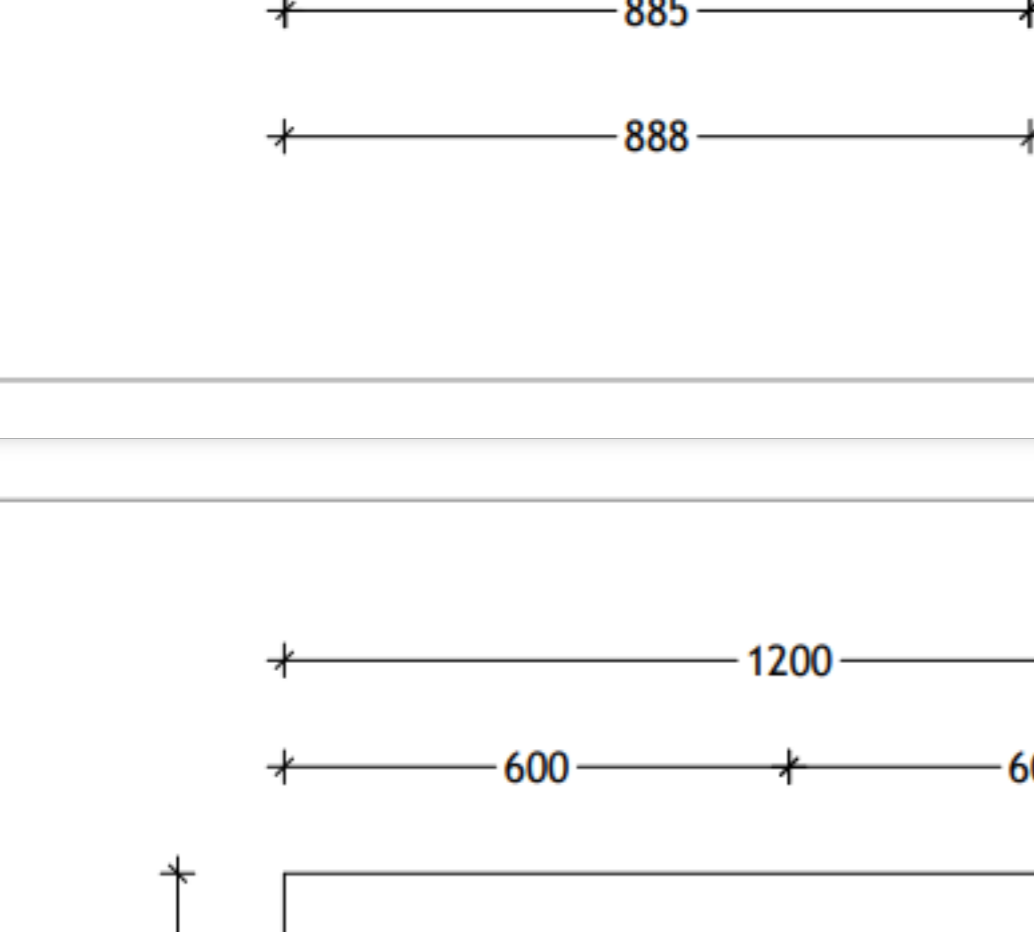

NAME:	ASHFA1200WHC
SIZE:	1200
WK/WH:	WALL HUNG
CONFIGURATION:	CENTRE BOWL

1200mm Centre Bowl