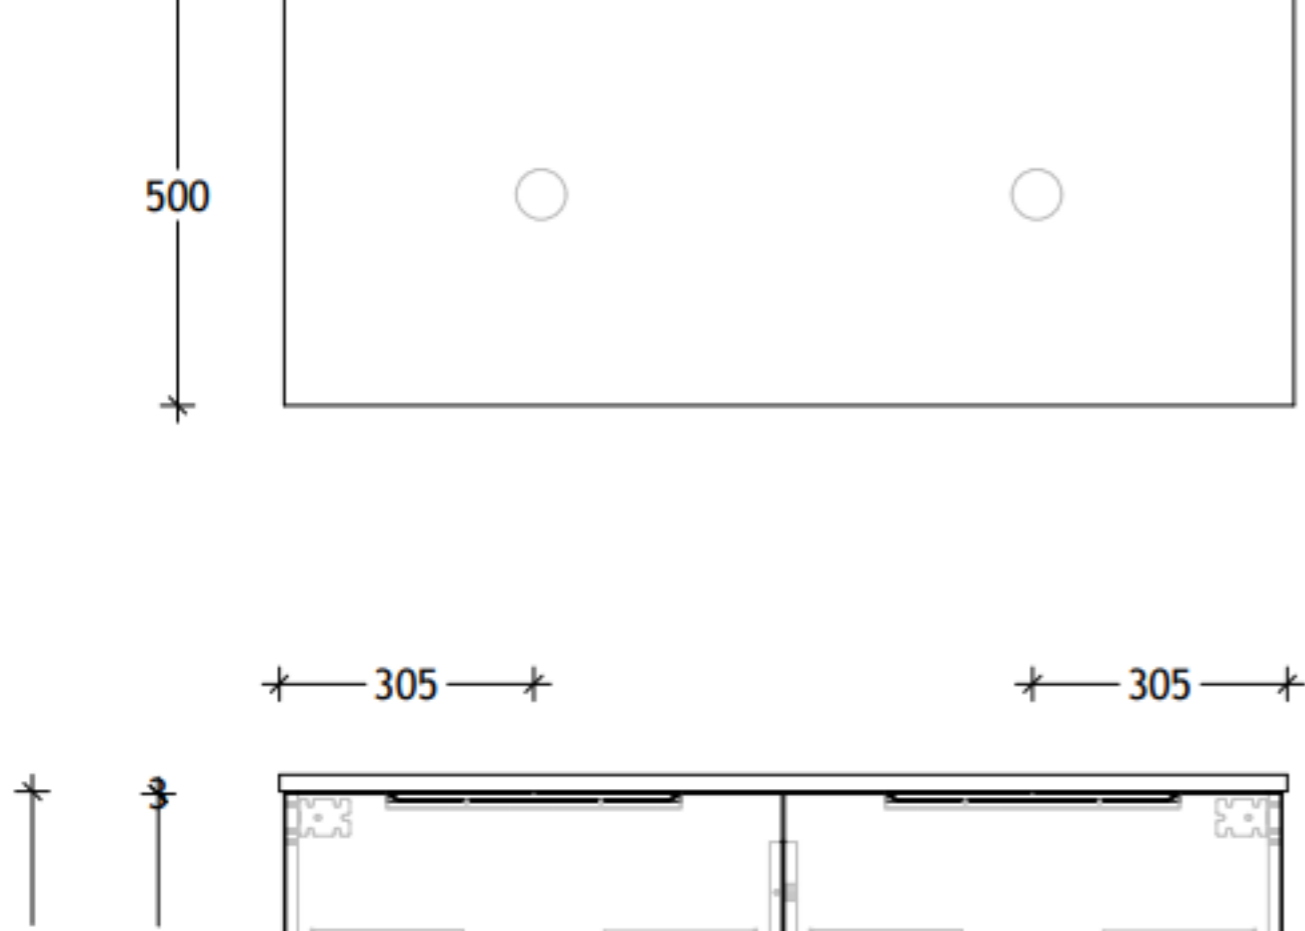

NAME:	ASHFA1200WHD
SIZE:	1200
WK/WH:	WALL HUNG
CONFIGURATION:	DOUBLE BOWL

1200mm Double Bowl