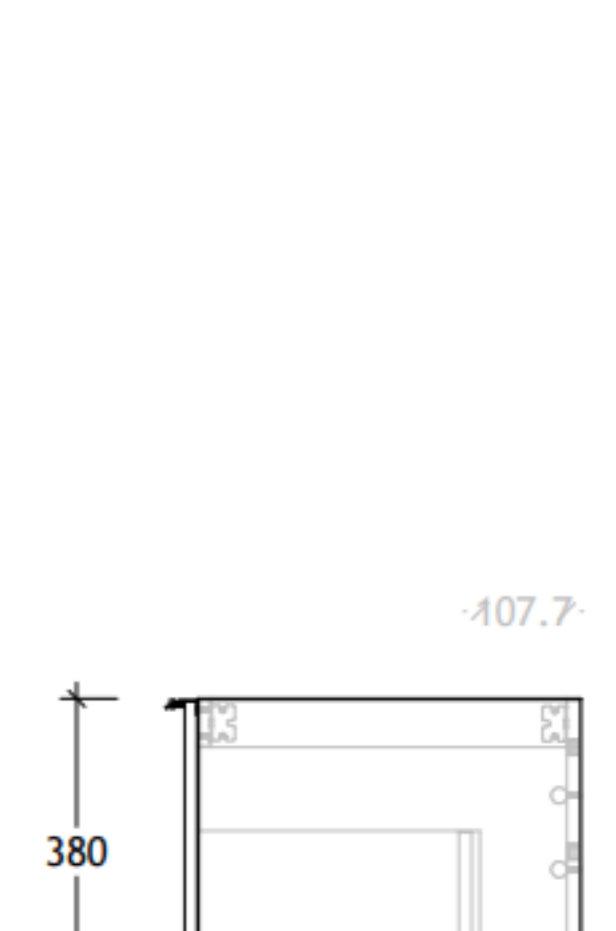

NAME:	ASHFA1800WHD
SIZE:	1800
WK/WH:	WALL HUNG
CONFIGURATION:	LEFT OFFSET BOWL

1800mm Offset Bowl

PLEASE NOTE: Do not perform any plumbing rough in prior to taking delivery of your vanity, as all measurements are nominal and are subject to change. Measure exact locations from your vanity once it is on site.

NAME:	ASHFA1800WHD
SIZE:	1800
WK/WH:	WALL HUNG
CONFIGURATION:	DOUBLE BOWL

1800mm Double Bowl

PLEASE NOTE: Do not perform any plumbing rough in prior to taking delivery of your vanity, as all measurements are nominal and are subject to change. Measure exact locations from your vanity once it is on site.