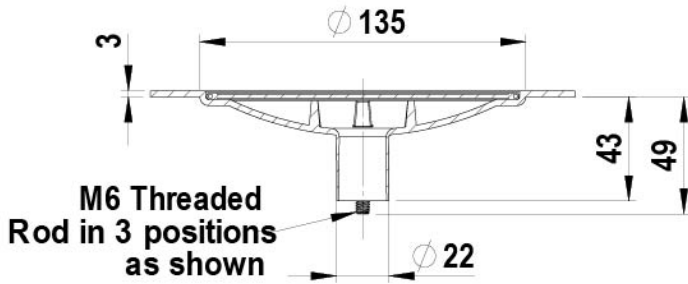

FONT KIT STAND ALONE GUNMETAL

Order Code 93441Z09

Font Kit Stand Alone Assembly Gunmetal - fits Arc Plus and Cube Plus

Manufacturing Code 93441Z09

Installation Requirements

Installation Detail

TOP VIEW

SECTION A-A
SCALE 1 : 1.5