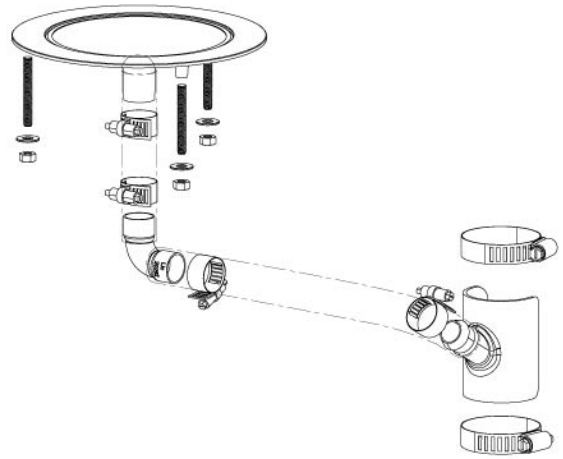

FONT KIT STAND ALONE GUNMETAL

Order Code 93441Z09

Font Kit Stand Alone Assembly Gunmetal - fits Arc Plus and Cube Plus

Manufacturing Code 93441Z09

Installation Requirements

Installation Detail

TOP VIEW

SECTION A-A
SCALE 1 : 1.5