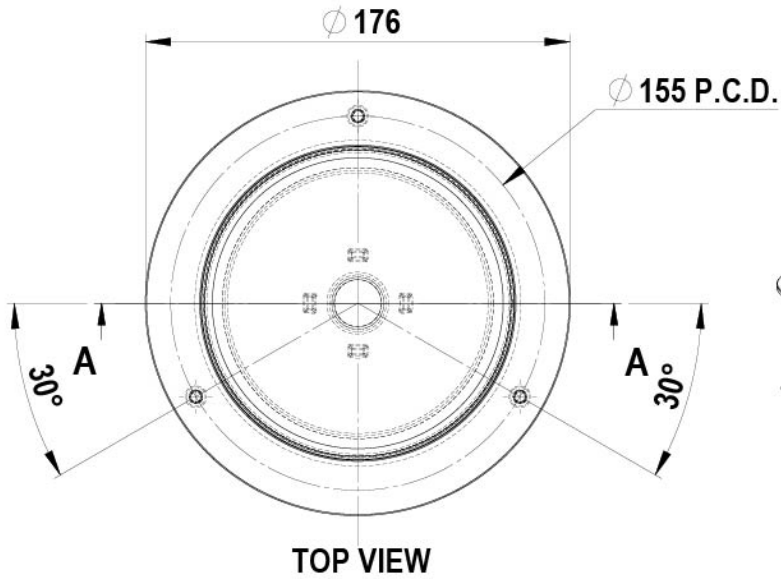

FONT KIT STAND ALONE GUNMETAL

Order Code 93441Z09

Font Kit Stand Alone Assembly Gunmetal - fits Arc Plus and Cube Plus

Manufacturing Code 93441Z09

Installation Requirements

Installation Detail

TOP VIEW

SECTION A-A
SCALE 1 : 1.5