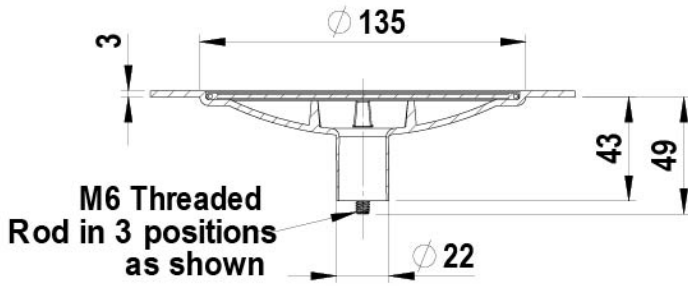

FONT KIT STAND ALONE BRUSHED ROSE GOLD

Order Code 93441Z05

Font Kit Stand Alone Assembly Brushed Rose Gold - fits Arc Plus and Cube Plus

Manufacturing Code 93441Z05

Installation Requirements

Installation Detail

TOP VIEW

SECTION A-A
SCALE 1 : 1.5

93441 Stand Alone Font