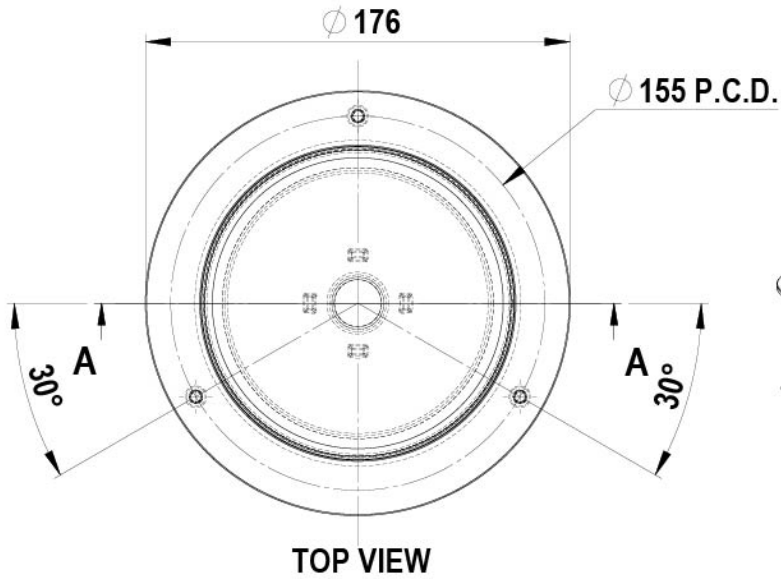

FONT KIT STAND ALONE BRUSHED ROSE GOLD

Order Code 93441Z05

Font Kit Stand Alone Assembly Brushed Rose Gold - fits Arc Plus and Cube Plus

Manufacturing Code 93441Z05

Installation Requirements

Installation Detail

TOP VIEW

SECTION A-A
SCALE 1 : 1.5

93441 Stand Alone Font