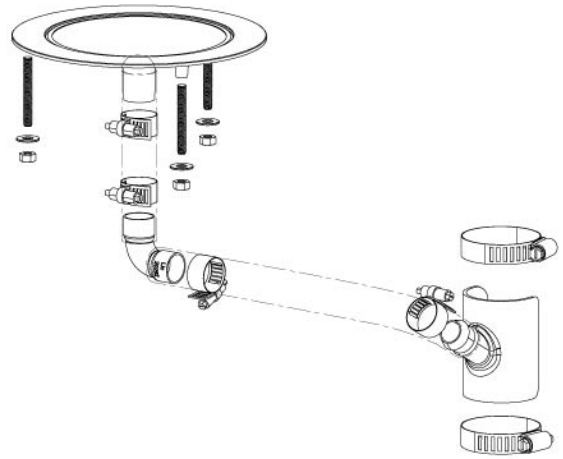

SECTION A-A
SCALE 1 : 1.5

93441 Stand Alone Font