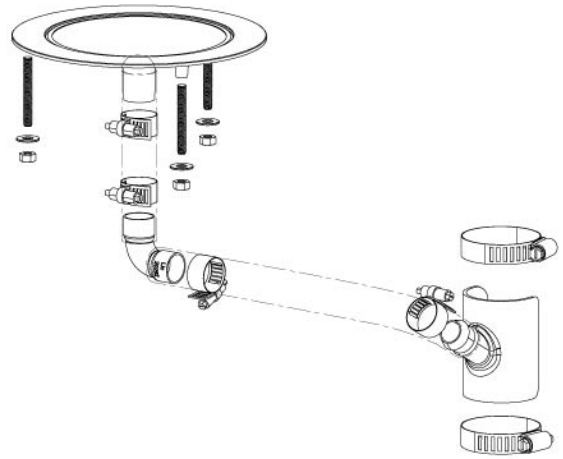

FONT KIT STAND ALONE BRUSHED CHROME

Order Code 93441Z01

Font Kit Stand Alone Assembly Brushed Chrome - fits Arc Plus and Cube Plus

Manufacturing Code 93441Z01

Installation Requirements

Installation Detail

TOP VIEW