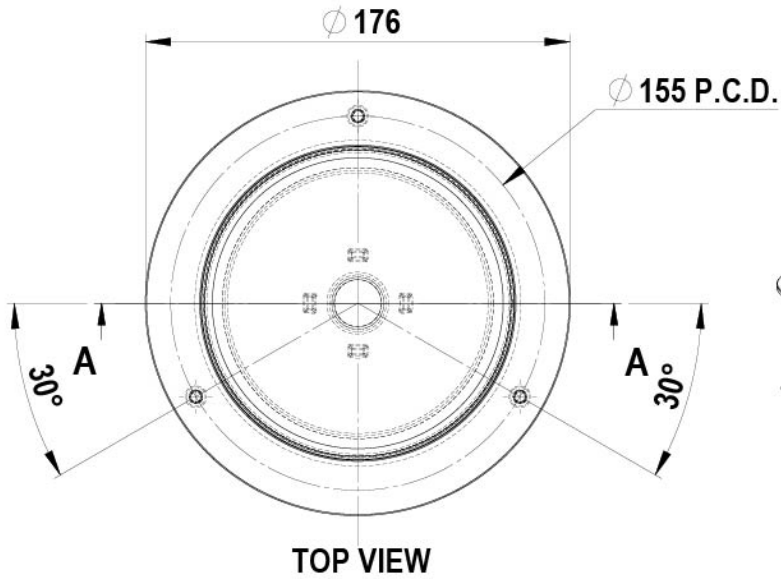

FONT KIT STAND ALONE BRUSHED CHROME

Order Code 93441Z01

Font Kit Stand Alone Assembly Brushed Chrome - fits Arc Plus and Cube Plus

Manufacturing Code 93441Z01

Installation Requirements

Installation Detail

TOP VIEW

SECTION A-A
SCALE 1 : 1.5

93441 Stand Alone Font