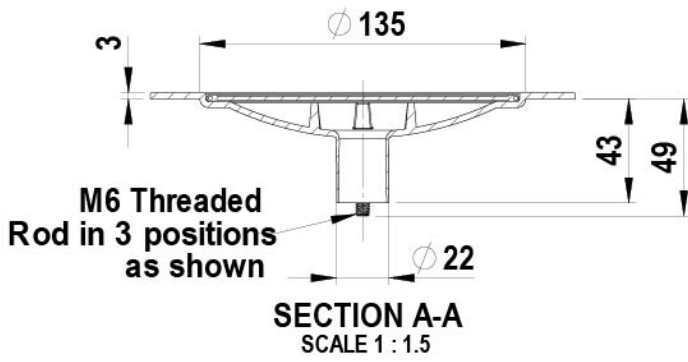

FONT KIT STAND ALONE BRUSHED CHROME

Order Code 93441Z01

Font Kit Stand Alone Assembly Brushed Chrome - fits Arc Plus and Cube Plus

Manufacturing Code 93441Z01

Installation Requirements

Installation Detail

TOP VIEW

SECTION A-A
SCALE 1 : 1.5

93441 Stand Alone Font