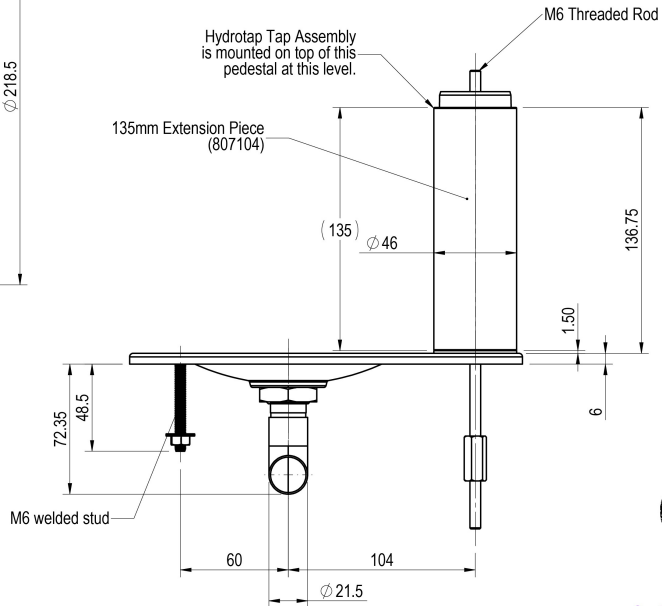

Installation Requirements

Installation Detail

TOP VIEW
SCALE 1:2

FRONT VIEW
SCALE 1:2

SIDE VIEW
SCALE 1:2

Isometric View (1:1)
Configuration : 90915-Miniboil Elite

Use 89760 Template Font Mounting-Miniboil Elite to cut the required hole clearances to mount this font assembly on top of a kitchen benchtop.