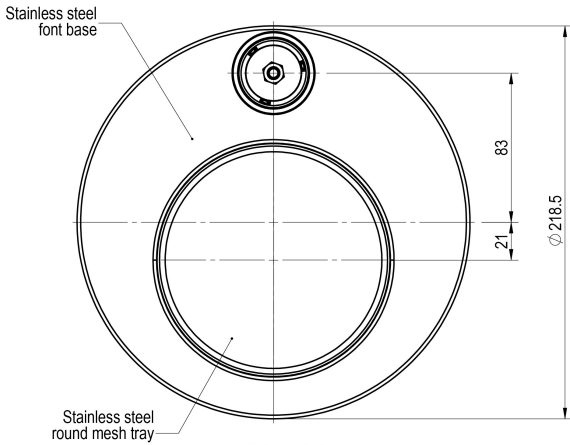

FONT KIT BRUSHED ROSE GOLD

Order Code 90915Z05

Font Kit Assembly Brushed Rose Gold - fits Classic, Classic Plus, Touch-Free Wave, Elite Plus and Miniboil Classic (with extension)

Manufacturing Code	90915Z05
--------------------	----------

Installation Requirements

Installation Detail

TOP VIEW
SCALE 1:2

FRONT VIEW
SCALE 1:2

SIDE VIEW
SCALE 1:2

Isometric View (1:1)
Configuration : 90915-Miniboil Elite

Use 89760 Template Font Mounting-Miniboil Elite to cut the required hole clearances to mount this font assembly on top of a kitchen benchtop.