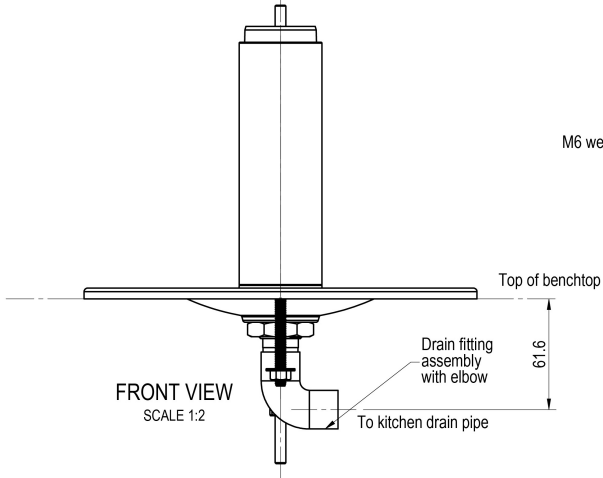

FONT KIT BRUSHED ROSE GOLD

Order Code 90915Z05

Font Kit Assembly Brushed Rose Gold - fits Classic, Classic Plus, Touch-Free Wave, Elite Plus and Miniboil Classic (with extension)

Manufacturing Code	90915Z05
--------------------	----------

Installation Requirements

Installation Detail

TOP VIEW
SCALE 1:2

FRONT VIEW
SCALE 1:2

SIDE VIEW
SCALE 1:2

Isometric View (1:1)
Configuration : 90915-Miniboil Elite

Use 89760 Template Font Mounting-Miniboil Elite to cut the required hole clearances to mount this font assembly on top of a kitchen benchtop.