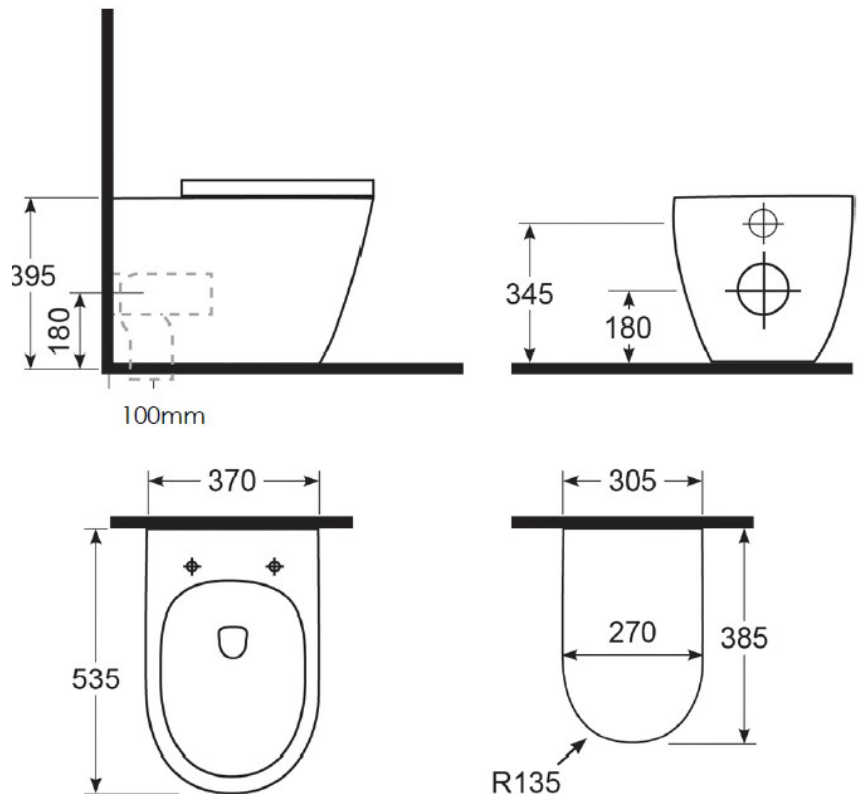

### Required Product

Matching In wall Cistern & Flush Plate

### Recommended Products

Argent IN3805 or IN38105 In Wall Cisterns, Kubic or Grace Round Flush Plate

### Additional Notes

- Fully Smooth sided
- Compact projection
- HygienicFlush Rim

## Technical Specification

\*Please visit [argentaust.com.au/warranty](http://argentaust.com.au/warranty) to view the full warranty

Note: All dimensions are in millimetres and are subject to normal manufacturing variations. Always use the physical product measurements for cut-outs and rough-ins as the technical details shown may differ from the actual product. Use acetic cured silicone sealant. Do not use epoxy type adhesives. Clean with damp cloth. Do not use abrasive cleaners, liquids or pastes.