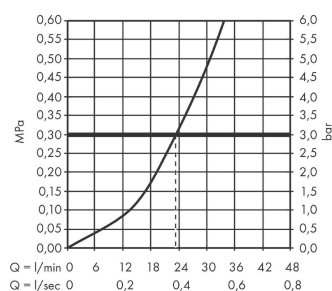

Finoris

Single lever shower mixer for concealed installation for iBox universal

Surface: **Matt White** Article Number: **76615703**

Description

product features

- 1 function
- maximum flow rate at 3 bar: 23 l/min
- ceramic cartridge
- temperature limitation adjustable
- with silencer
- connection dimension: DN15
- connection type: basic set
- min. operating pressure: 1 bar
- max. operating pressure: 10 bar

Design awards

reddot winner 2021

Product image

Scale drawing

Flowchart

iBox universal

Basic set

Finish: Article Number: **01800180**

Description

product features

- suitable for all shower, bath tub and thermostat finish sets for concealed installation
- connection thread Rp 3/4
- connection dimension: DN20
- rotationally-symmetric installation
- sound-decoupled installation
- minimum mounting depth: 80 mm
- maximum mounting depth: 108 mm