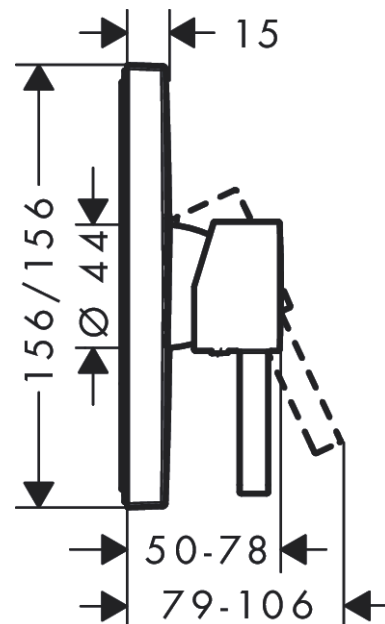

Finoris

Single lever shower mixer for concealed installation for iBox universal

Surface: **Matt White** Article Number: **76615703**

Description

product features

- 1 function
- maximum flow rate at 3 bar: 23 l/min
- ceramic cartridge
- temperature limitation adjustable
- with silencer
- connection dimension: DN15
- connection type: basic set
- min. operating pressure: 1 bar
- max. operating pressure: 10 bar

Design awards

reddot winner 2021

Product image

Scale drawing

Flowchart

iBox universal

Basic set

Finish: Article Number: **01800180**

Description

product features

- suitable for all shower, bath tub and thermostat finish sets for concealed installation
- connection thread Rp 3/4
- connection dimension: DN20
- rotationally-symmetric installation
- sound-decoupled installation
- minimum mounting depth: 80 mm
- maximum mounting depth: 108 mm