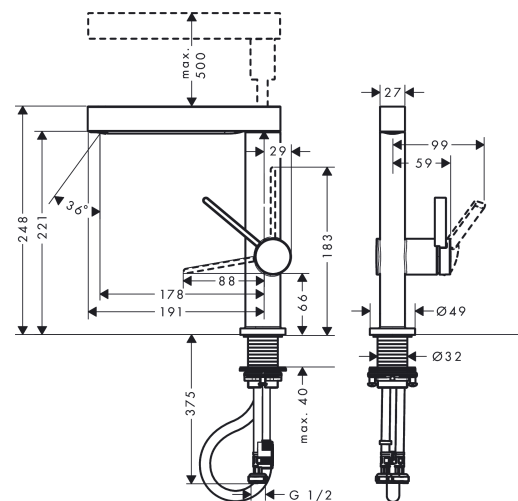

Finoris

Single lever basin mixer 230 with pull-out spray, 2jet without waste set

Surface: **Matt White** Article Number: **76063703**

Description

product features

- ComfortZone 230
- projection: 191 mm
- spout height: 229 mm
- spray type: laminar spray, PowderRain
- spray returns through pressing spray diverter and spray returns automatically through handle closing
- extension length: 50 cm
- spray disc surface: graphite
- ceramic cartridge
- temperature limitation adjustable
- connection type: G 1/2 connections
- connection dimension: DN15
- non-return valve

Technology

Design awards

reddot winner 2021

Product image

Scale drawing

Flowchart