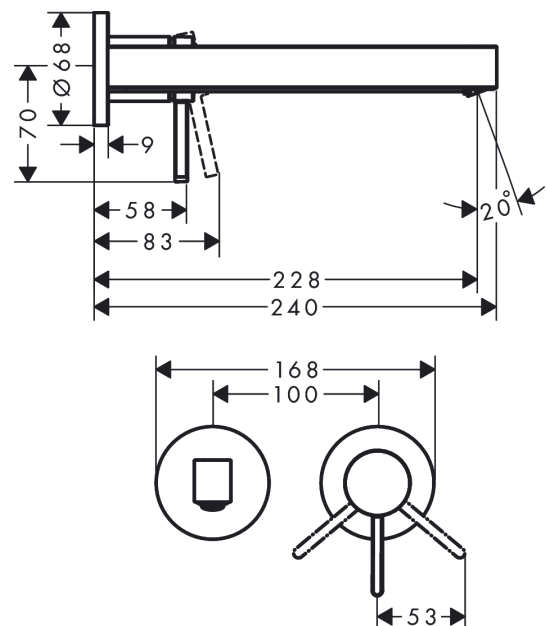

Finoris

Single lever basin mixer for concealed installation wall-mounted with spout 22,8 cm

Surface: **Matt White** Article Number: **76050700**

Description

product features

- consists of: single lever basin mixer for concealed installation wall-mounted, waste set
- projection: 228 mm
- spray type: laminar spray
- maximum flow rate at 3 bar: 5 l/min
- ceramic cartridge
- suitable for continuous flow water heaters
- non-closing waste set
- material waste set: metal
- connection type: basic set
- connection dimension: DN15
- handle can be positioned on the right or left, depending on the basic set installation

Technology

Design awards

reddot winner 2021

Product image

Scale drawing

Flowchart