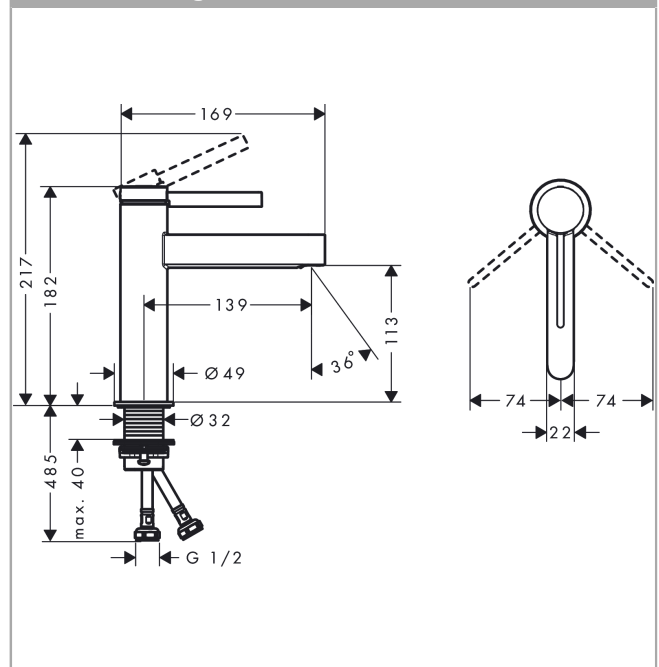

##### product features

- ComfortZone 110
- projection: 139 mm
- spout height: 113 mm
- spray type: laminar spray
- ceramic cartridge
- temperature limitation adjustable
- suitable for continuous flow water heaters
- connection type: G ½ connections
- connection dimension: DN15

#### Product image

#### Scale drawing