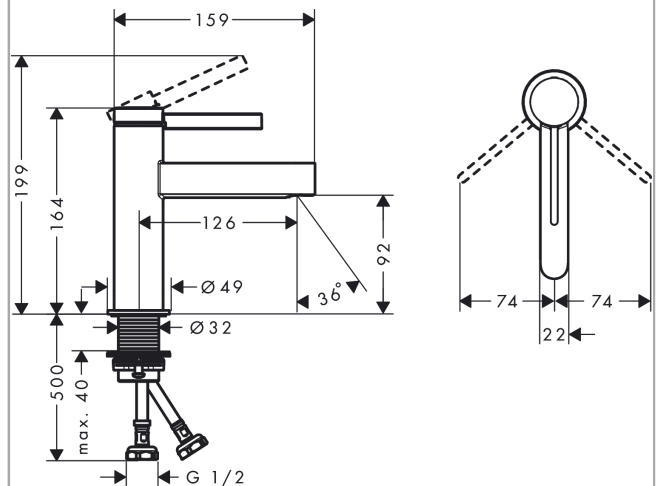

Finoris
Single lever basin mixer 100 without waste set
 Surface: **Chrome** Article Number: **76010003**

Description

product features

- ComfortZone 100
- projection: 126 mm
- spout height: 92 mm
- spray type: laminar spray
- ceramic cartridge
- temperature limitation adjustable
- suitable for continuous flow water heaters
- connection type: G 1/2 connections
- connection dimension: DN15

Technology

Design awards

reddot winner 2021

GERMAN
DESIGN
AWARD
GOLD
2022

Product image

Scale drawing

Flowchart