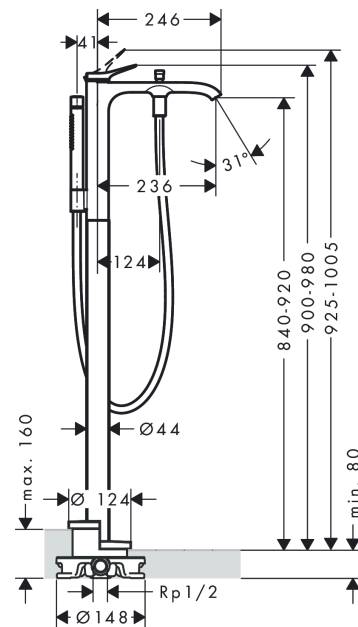

Vivenis

Single lever bath mixer floor-standing 2 ticks

Surface: **Matt White** Article Number: **75445709**

Description

product features

- consists of: single lever bath mixer floor standing, baton hand shower, shower hose, shower holder
- 2 functions
- spray type mixer: WaterfallStream
- spray type hand shower: Rain, Mono
- maximum flow rate at 3 bar: 22,2 l/min
- flow rate for bath spout at 3 bar: 22,2 l/min
- flow rate of hand shower at 3 bar: 6,2 l/min
- ceramic cartridge
- temperature limitation adjustable
- diverter with automatic resetting
- non-return valve
- connection dimension: DN15
- connection type: basic set
- min. operating pressure: 1 bar
- max. operating pressure: 10 bar

Technology

Design awards

reddot winner 2021

GERMAN
DESIGN
AWARD
WINNER
2022

Product image

Scale drawing