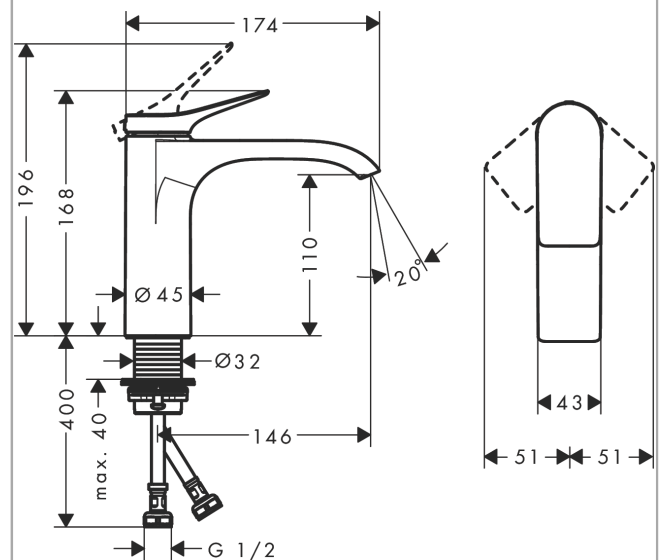

Vivenis

Single lever basin mixer 110 without waste set

Surface: **Chrome** Article Number: **75022003**

Description

product features

- ComfortZone 110
- projection: 146 mm
- spout height: 110 mm
- spray type: WaterfallStream
- maximum flow rate at 3 bar: 5 l/min
- M35LXS
- temperature limitation adjustable
- suitable for continuous flow water heaters
- connection type: G 1/2 connections
- connection dimension: DN15

Technology

Design awards

reddot winner 2021

Product image

Scale drawing

Flowchart