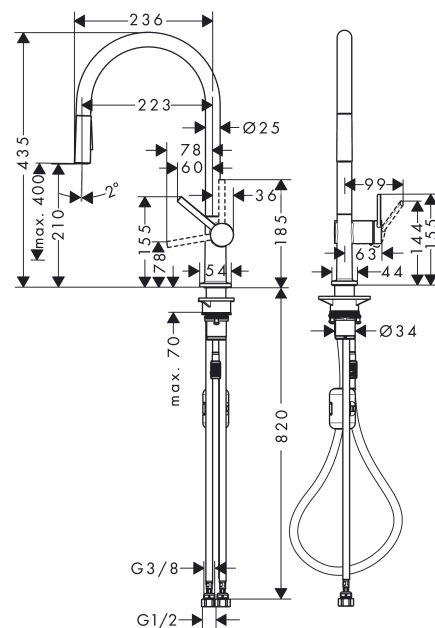

#### product features

- ComfortZone 210
- swivel range adjustable in 4 steps 60°, 110°, 150° or 360°
- laminar spray, shower spray
- lockable shower spray, spray returns through pressing spray diverter and spray returns automatically through handle closing
- quick connect hose
- connection dimension: DN15
- maximum flow rate at 3 bar: 6 l/min
- ceramic cartridge
- connection type: G 3/8 connections
- temperature limitation adjustable
- integrated non-return valve
- suitable for continuous flow water heaters
- extension length up to 50 cm
- tap hole with Ø 35 mm required

### Product image

### Scale drawing

**Talis M54**

**Single lever kitchen mixer 210, pull-out spray, 2jet**

Surface: **Matt Black** Article Number: **72800673**

**Flowchart**