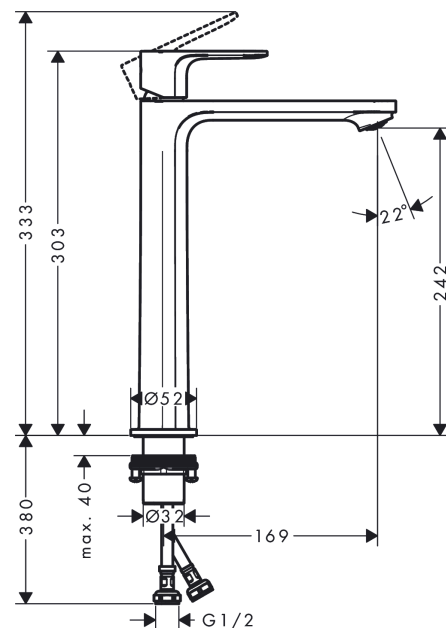

Rebris S
Single lever basin mixer 240 for wash bowls without waste set
 Finish: **Chrome** Article Number: **72524003**

Description

product features

- ComfortZone 240
- projection: 169 mm
- spout height: 242 mm
- handle variant: lever handle
- spray type: normal spray
- maximum flow rate at 3 bar: 5 l/min
- ceramic cartridge
- temperature limitation adjustable
- suitable for continuous flow water heaters
- connection type: G ½ connections
- connection dimension: DN15

Technology

Design awards

Certificates / Sustainability

Product image

Scale drawing

Rebris S
Single lever basin mixer 240 for wash bowls without waste set
 Finish: **Chrome** Article Number: **72524003**

Flowchart