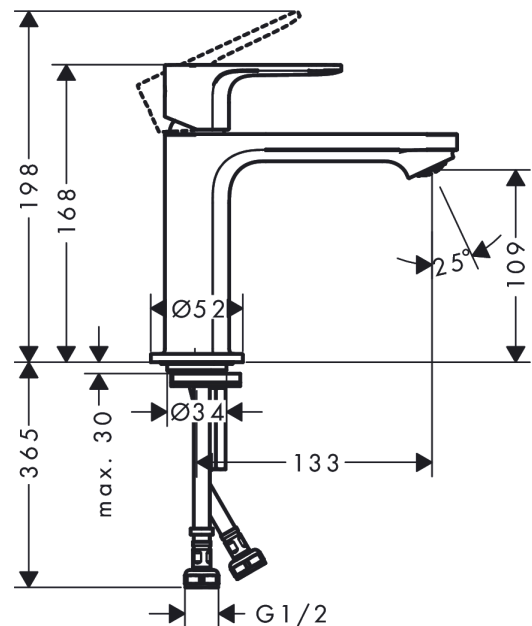

Rebris S
Single lever basin mixer 110 without waste set
 Finish: **Chrome** Article Number: **72518003**

Description

product features

- ComfortZone 110
- projection: 133 mm
- spout height: 109 mm
- handle variant: lever handle
- spray type: normal spray
- maximum flow rate at 3 bar: 5 l/min
- ceramic cartridge
- temperature limitation adjustable
- suitable for continuous flow water heaters
- connection type: G ½ connections
- connection dimension: DN15

Technology

Design awards

Certificates / Sustainability

Product image

Scale drawing

Rebris S
Single lever basin mixer 110 without waste set
 Finish: **Chrome** Article Number: **72518003**

Flowchart