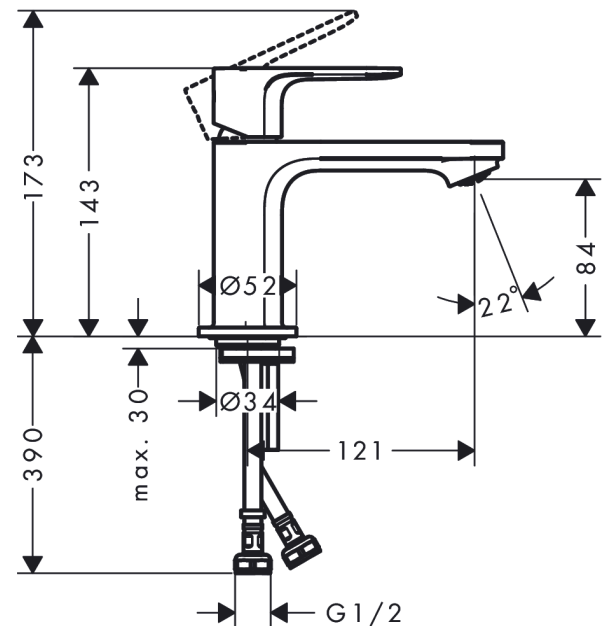

**Rebris S**  
**Single lever basin mixer 80 without waste set**  
 Finish: **Chrome** Article Number: **72512003**

### Description

**product features**

- ComfortZone 80
- projection: 121 mm
- spout height: 84 mm
- handle variant: lever handle
- spray type: normal spray
- maximum flow rate at 3 bar: 5 l/min
- ceramic cartridge
- temperature limitation adjustable
- suitable for continuous flow water heaters
- connection type: G ½ connections
- connection dimension: DN15

### Scale drawing

**Rebris S**  
**Single lever basin mixer 80 without waste set**  
 Finish: **Chrome** Article Number: **72512003**

**Flowchart**