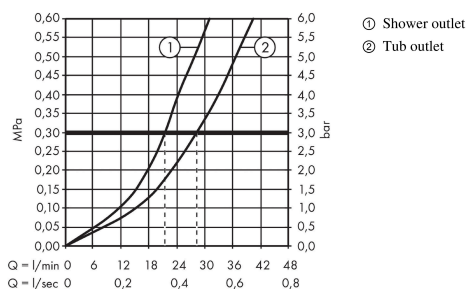

Rebris S

Single lever bath mixer for concealed installation for iBox universal

Finish: **Matt Black** Article Number: **72466673**

Description

product features

- 2 functions
- ceramic cartridge
- temperature limitation adjustable
- diverter with automatic resetting
- connection type: basic set
- wall-mounted
- min. operating pressure: 1 bar
- max. operating pressure: 10 bar

Design awards

reddot winner 2022

Certificates / Sustainability

Product image

Scale drawing

Flowchart