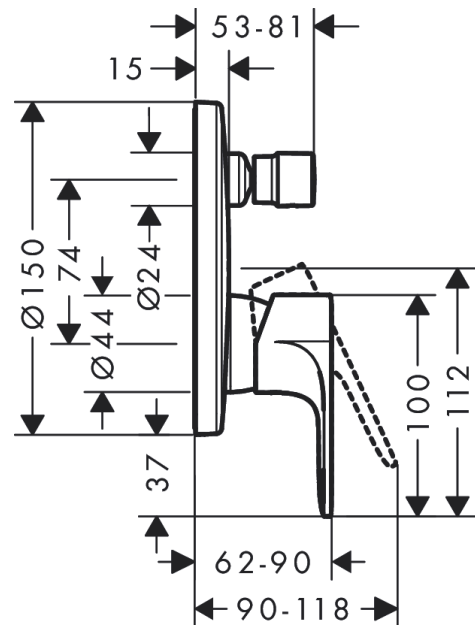

Scale drawing