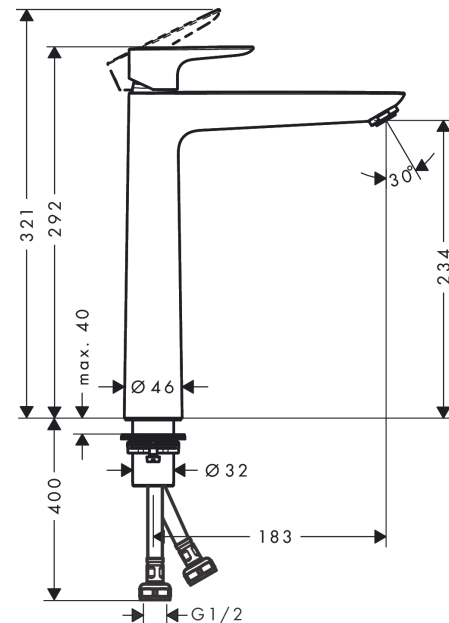

Talis E

Single lever basin mixer 240 without waste set

Surface: **Brushed Nickel** Article Number: **71717823**

Description

product features

- ComfortZone 190
- projection: 166 mm
- spout height: 234 mm
- spray type: Normal spray
- maximum flow rate at 3 bar: 5 l/min
- ceramic cartridge
- temperature limitation adjustable
- suitable for continuous flow water heaters
- connection type: G 1/2 connections
- connection dimension: DN15

Technology

Certificates

Product image

Scale drawing

Flowchart