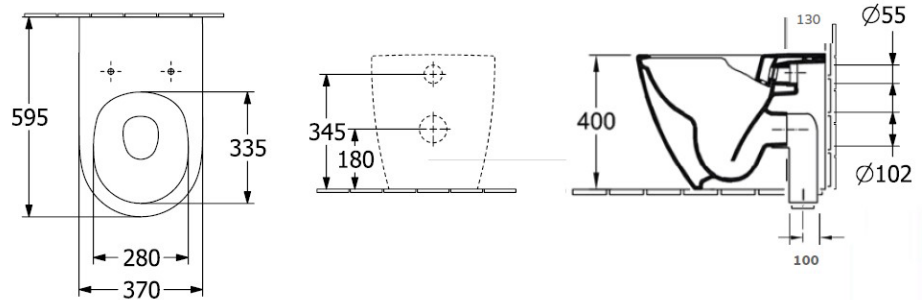

Additional Features **Technical Specification**

Required Product
Matching In Wall Cistern

Recommended Products
ViConnect 92233300 or 92233400
Cistern with E100 E200 or E300
Flushplate

Additional Notes

- TwistFlush
- Fully Smooth Sided
- Soft Close Seat