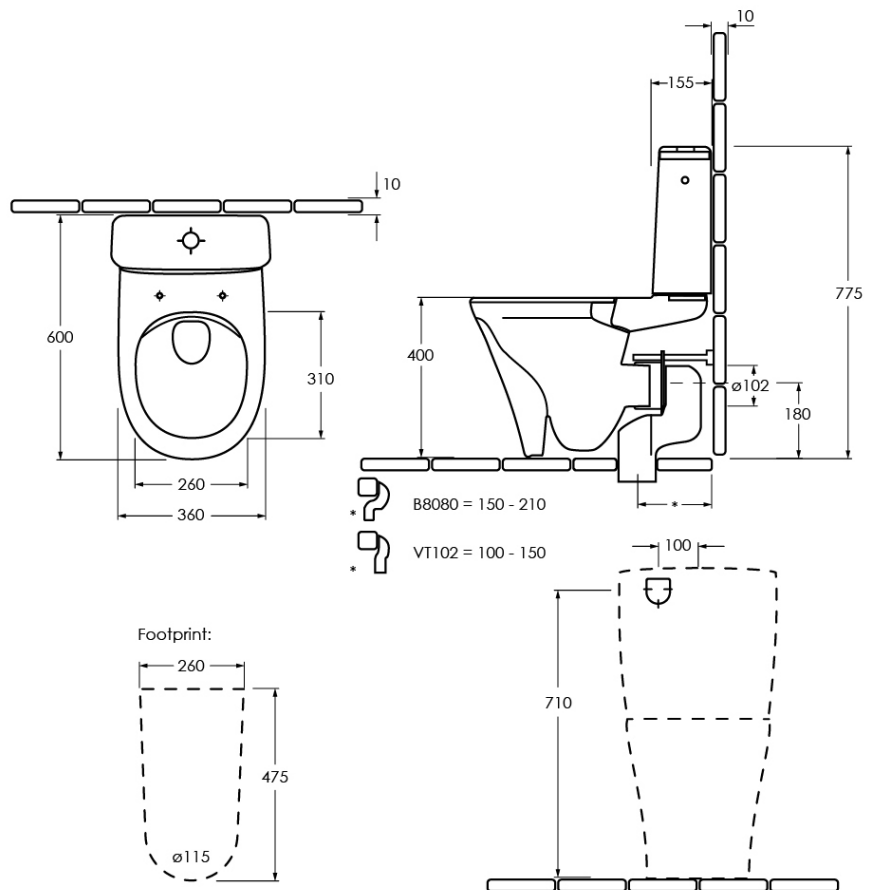

Installation Instructions

- For 115-210 S trap set out
- use P trap toilet and B8080 Vario bend

*Please visit argentaust.com.au/warranty to view the full warranty

Note: All dimensions are in millimetres and are subject to normal manufacturing variations. Always use the physical product measurements for cut-outs and rough-ins as the technical details shown may differ from the actual product. Use acetic cured silicone sealant. Do not use epoxy type adhesives. Clean with damp cloth. Do not use abrasive cleaners, liquids or pastes.