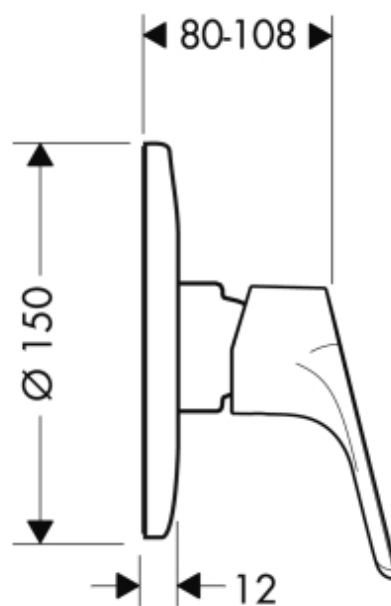

Product data sheet (PDF)

Focus

Single lever shower mixer for concealed installation

Description

product features

- scope of supply: handle, sleeve, escutcheon
- connection type: basic set

Surfaces

Art. no.

chrome

31967000

Product image

Scale drawing

Basic set for single lever shower mixer for concealed installation

Finish: Article Number: **13620180**

Description

product features

- connection dimension: DN15
- ceramic cartridge
- temperature limitation adjustable
- minimum mounting depth: 55 mm
- maximum mounting depth: 83 mm

Certificates / Sustainability

Product image

Scale drawing