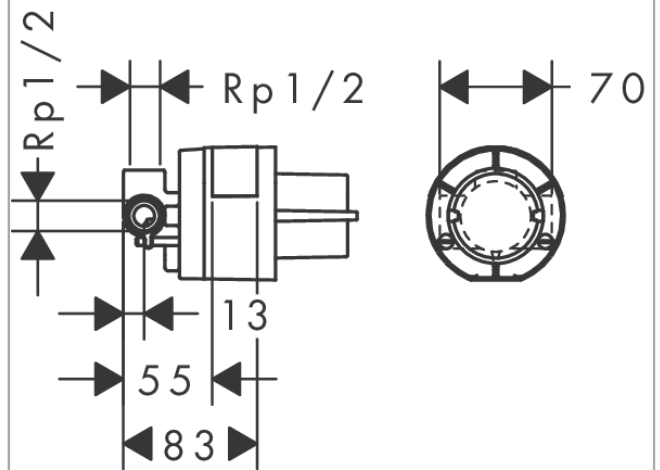

Product data sheet (PDF)

Focus

Single lever shower mixer for concealed installation

Description

product features

- scope of supply: handle, sleeve, escutcheon
- connection type: basic set

Surfaces

Art. no.

chrome

31967000

Product image

Scale drawing

Basic set for single lever shower mixer for concealed installation

Finish: Article Number: **13620180**

Description

product features

- connection dimension: DN15
- ceramic cartridge
- temperature limitation adjustable
- minimum mounting depth: 55 mm
- maximum mounting depth: 83 mm

Certificates / Sustainability

Product image

Scale drawing